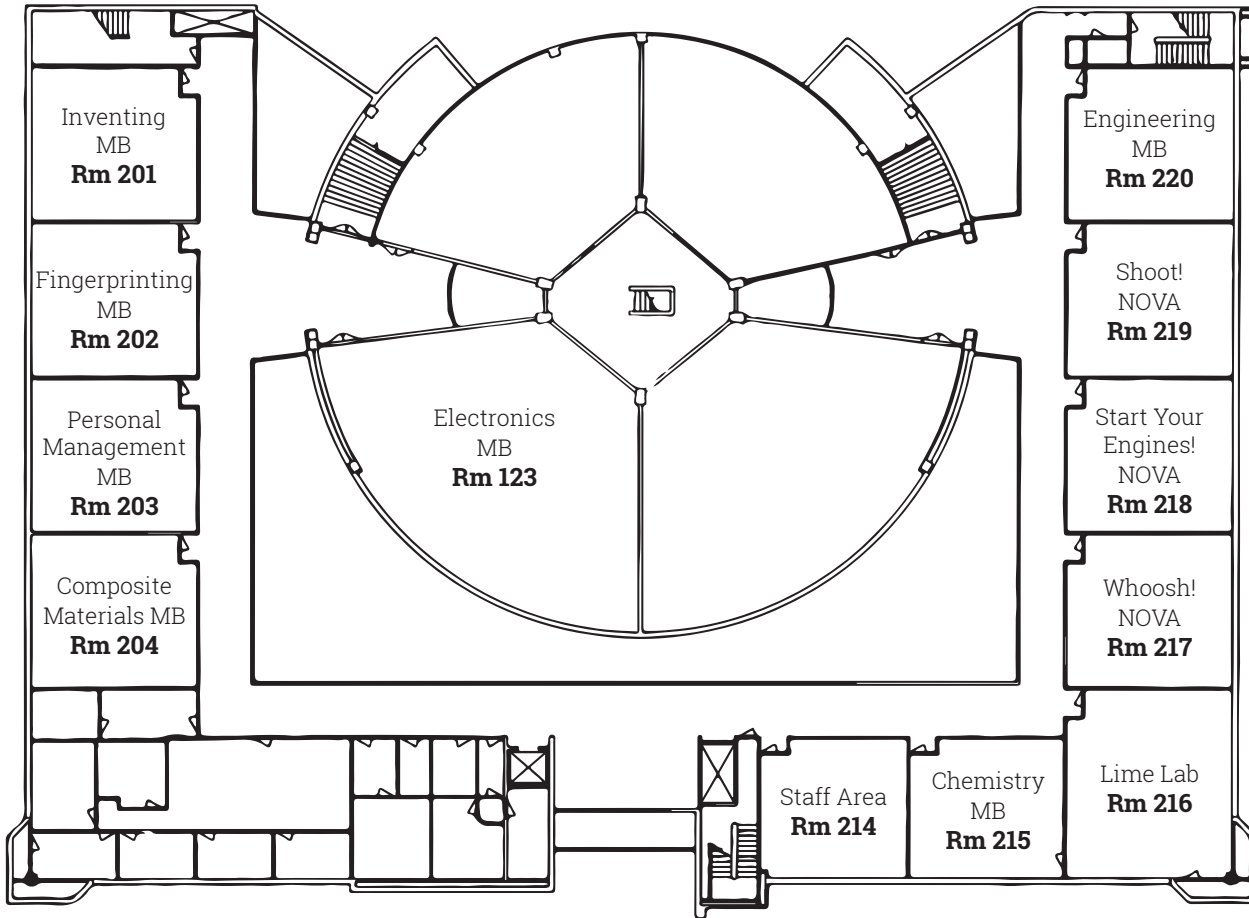

STEM QUEST MAP

AH-F FIRST FLOOR PLAN

STEM MIDWAY

- A - Magformers
- B - AccelerateKID
- C - STAGE Nature Center
- D - Troy Scout Shop
- E - Robot Garage
- F - USFS
- G - FBI
- H - Microsoft Store
- I - Hawk Woods Nature Center
- J - USPTO
- K - NOAA
- L - OCC Admissions
- M - Cranbrook
- N - Lime Lab
- O - Burgess-Shadbush Nature Center
- P - MCC Outdoor Adventures
- Q - Learn to Solder
- R - Legoland/SeaLife

AH-F SECOND FLOOR PLAN

OUTDOOR VENUE

Please share your pictures! – Use #STEMQuest today on Instagram, Twitter and Facebook

Follow us on Facebook at “STEM Program – Great Lakes Field Service Council”

For more information on upcoming events, go to michiganscouting.org/STEM

Room numbers subject to change