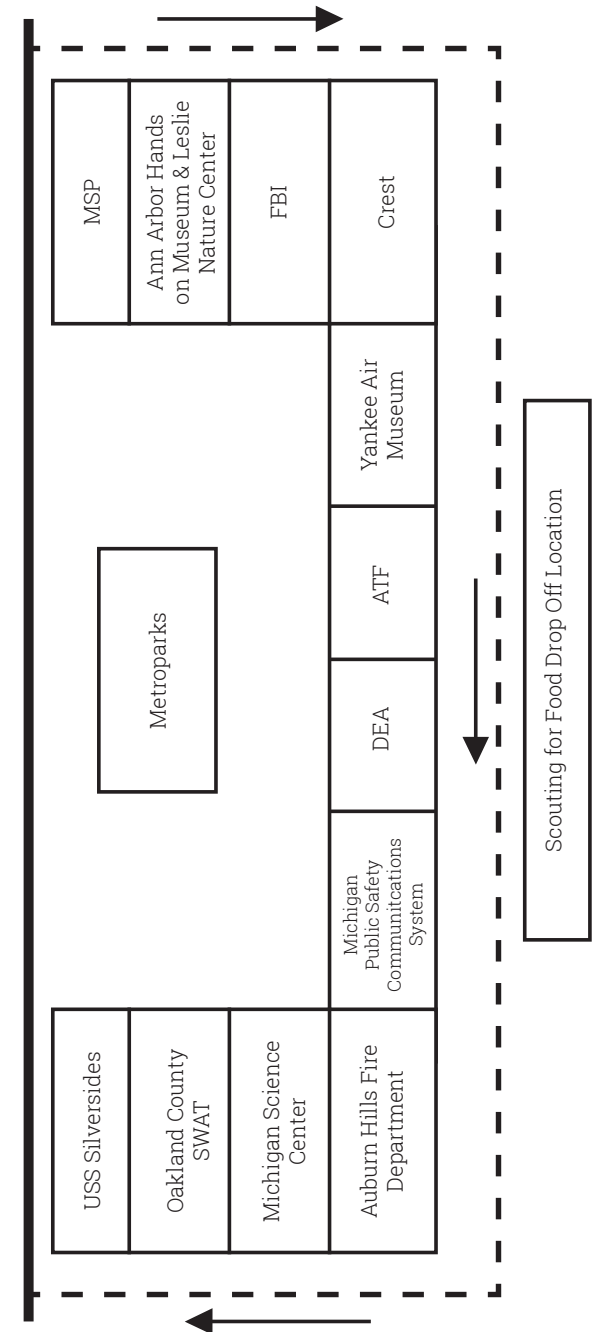

STEM QUEST MAP

AH-F FIRST FLOOR PLAN

STEM MIDWAY

- A - Magformers
- B - AccelerateKID
- C - STAGE Nature Center
- D - Troy Scout Shop
- E - Robot Garage
- F - USFS
- G - FBI
- H - Microsoft Store
- I - Hawk Woods Nature Center
- J - USPTO
- K - NOAA
- L - OCC Admissions
- M - Cranbrook
- N - Lime Lab
- O - Burgess-Shadbush Nature Center
- P - MCC Outdoor Adventures
- Q - Learn to Solder
- R - Legoland/SeaLife

AH-F SECOND FLOOR PLAN

OUTDOOR VENUE

Please share your pictures! – Use #STEMQuest today on Instagram, Twitter and Facebook

Follow us on Facebook at “STEM Program – Great Lakes Field Service Council”

For more information on upcoming events, go to michiganscouting.org/STEM

Room numbers subject to change