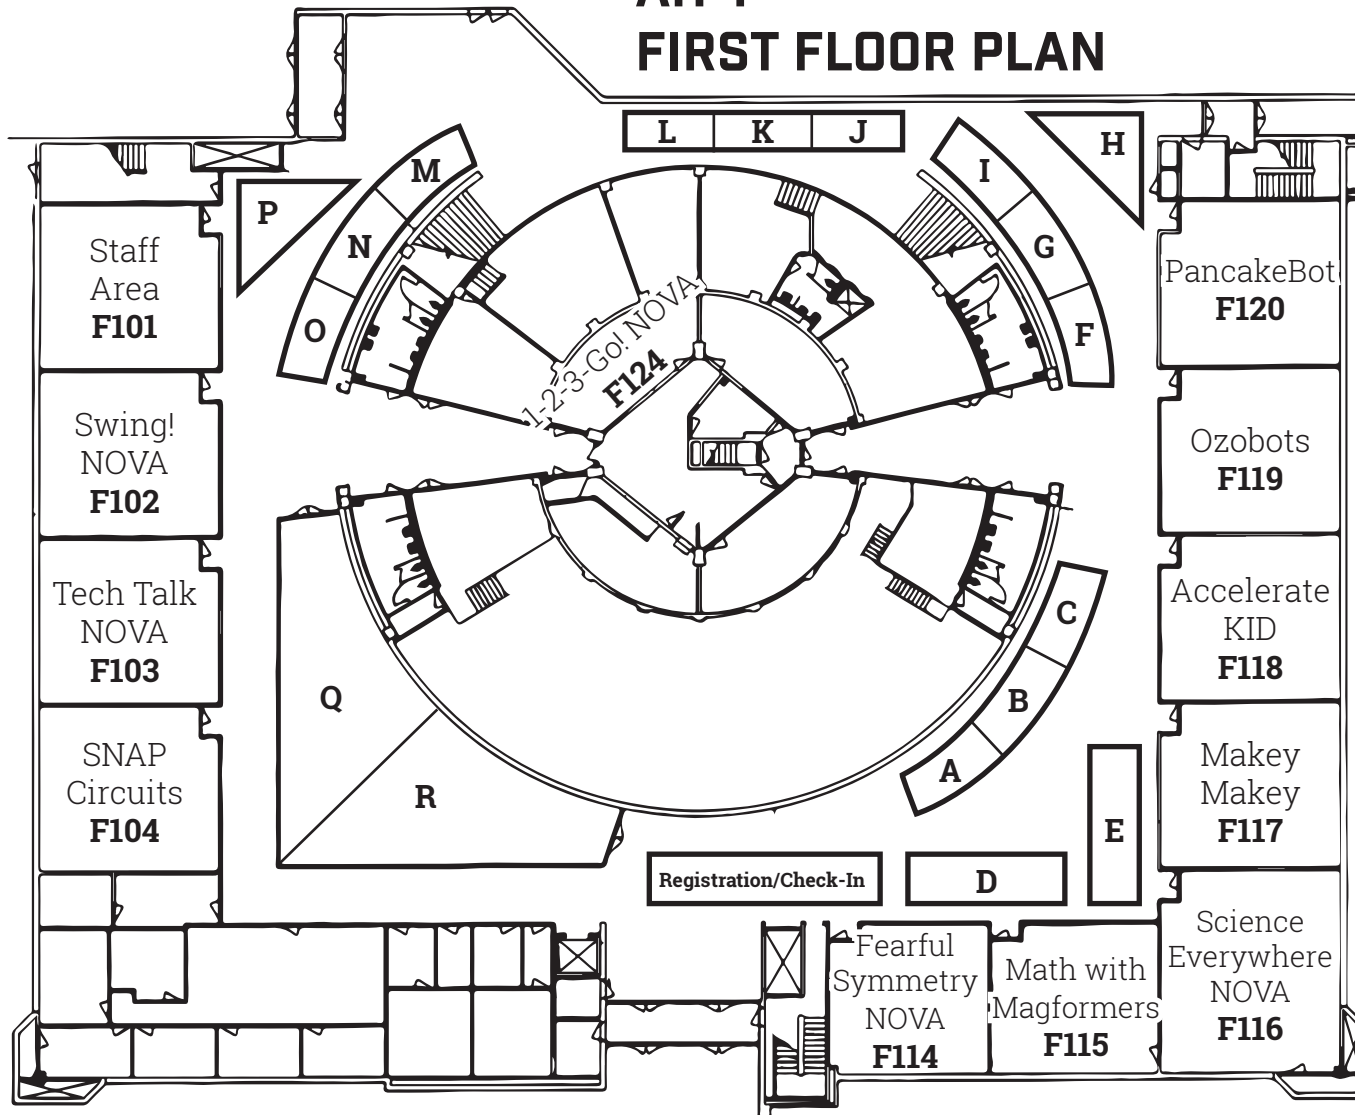

STEM QUEST MAP

AH-F FIRST FLOOR PLAN

STEM MIDWAY

- A - Magformers
- B - AccelerateKID
- C - STAGE Nature Center
- D - Troy Scout Shop
- E - Robot Garage
- F - USFS
- G - FBI
- H - Microsoft Store
- I - Hawk Woods Nature Center
- J - USPTO
- K - NOAA
- L - OCC Admissions
- M - Cranbrook
- N - Lime Lab
- O - Burgess-Shadbush Nature Center
- P - MCC Outdoor Adventures
- Q - Learn to Solder
- R - Legoland/SeaLife

AH-F SECOND FLOOR PLAN

OUTDOOR VENUE

Please share your pictures! – Use #STEMQuest today on Instagram, Twitter and Facebook

Follow us on Facebook at “STEM Program – Great Lakes Field Service Council”

For more information on upcoming events, go to michiganscouting.org/STEM

Room numbers subject to change