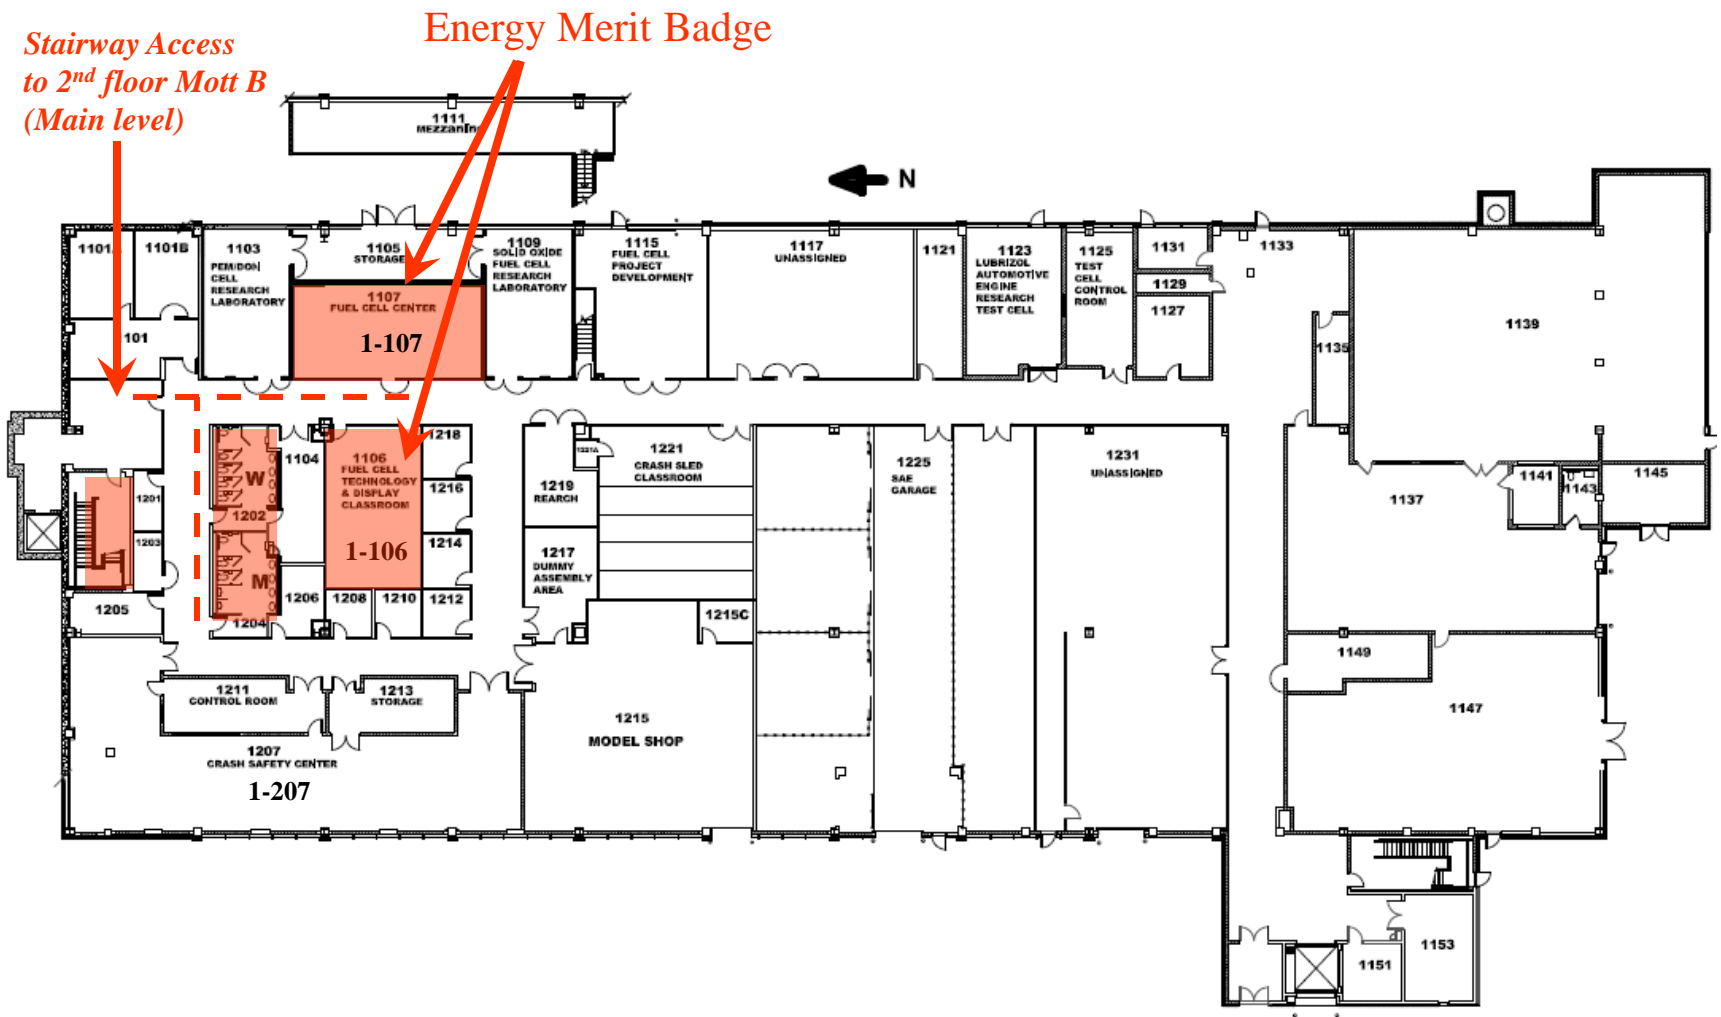

**Kettering University  
Campus Center (CC)**

**First floor**

To/From  
Mott Bldg

Stairway Access  
to 2nd floor CC  
Sunrise Room  
cafeteria

Route between  
Academic Bldg and  
Mott Bldg and Route  
to/from lunch in  
Sunrise Room cafeteria  
(2nd fl CC)