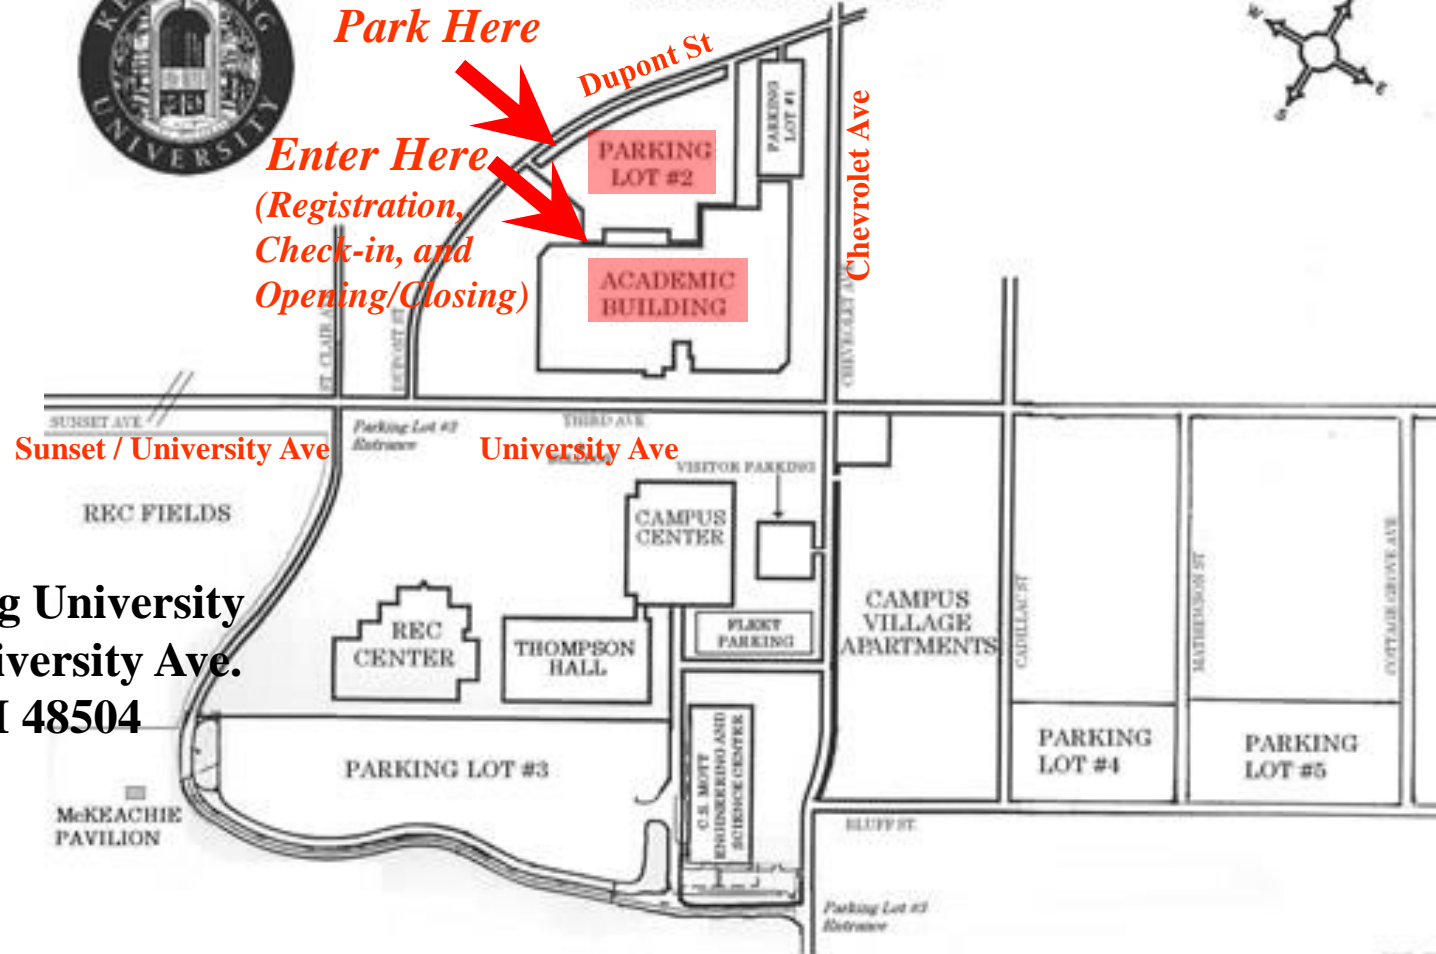

## CAMPUS MAP

*Park Here*

*Enter Here  
(Registration,  
Check-in, and  
Opening/Closing)*

**Kettering University**  
**1700 University Ave.**  
**Flint, MI 48504**

*Kettering University*  
*Mott Building (Mott B)*  
*First floor*

**Kettering University  
Campus Center (CC)**

**First floor**

To/From  
Mott Bldg

Stairway Access  
to 2nd floor CC  
Sunrise Room  
cafeteria

Route between  
Academic Bldg and  
Mott Bldg and Route  
to/from lunch in  
Sunrise Room cafeteria  
(2nd fl CC)

To/From  
Academic  
Bldg

Tunnel to the Academic Building