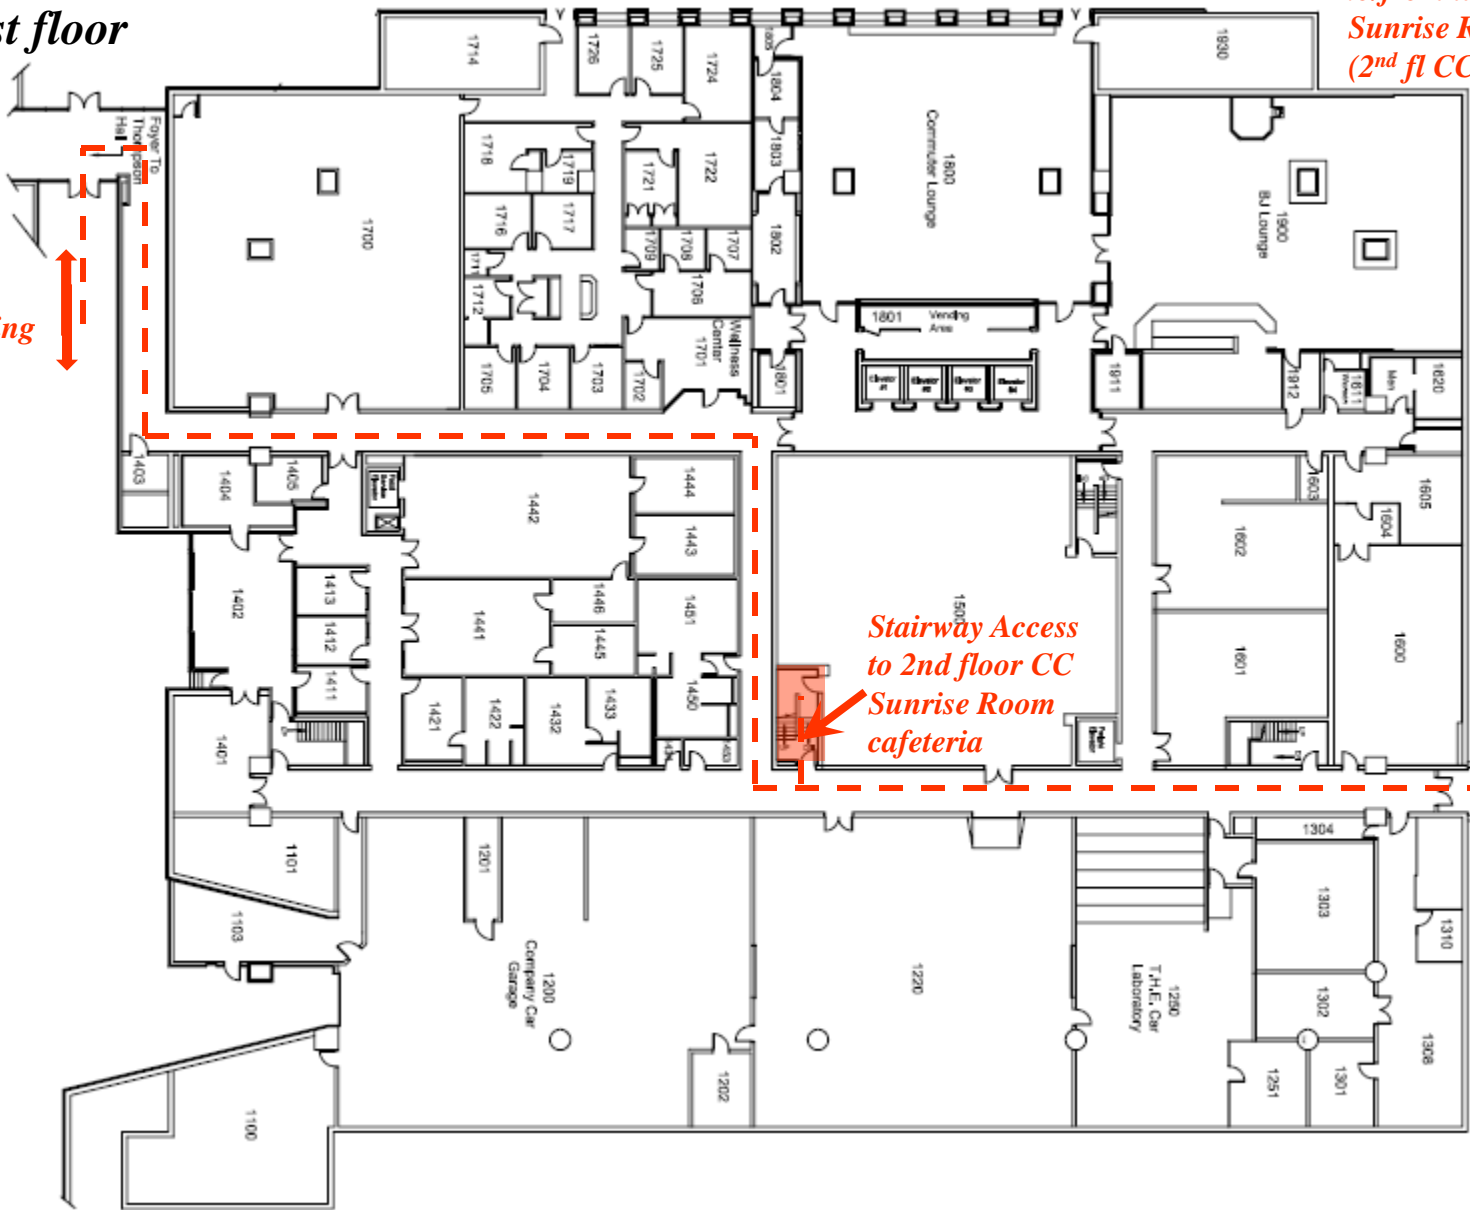

**Kettering University  
Campus Center (CC)**

**First floor**

To/From  
Mott Bldg

Stairway Access  
to 2nd floor CC  
Sunrise Room  
cafeteria

Route between  
Academic Bldg and  
Mott Bldg and Route  
to/from lunch in  
Sunrise Room cafeteria  
(2nd fl CC)