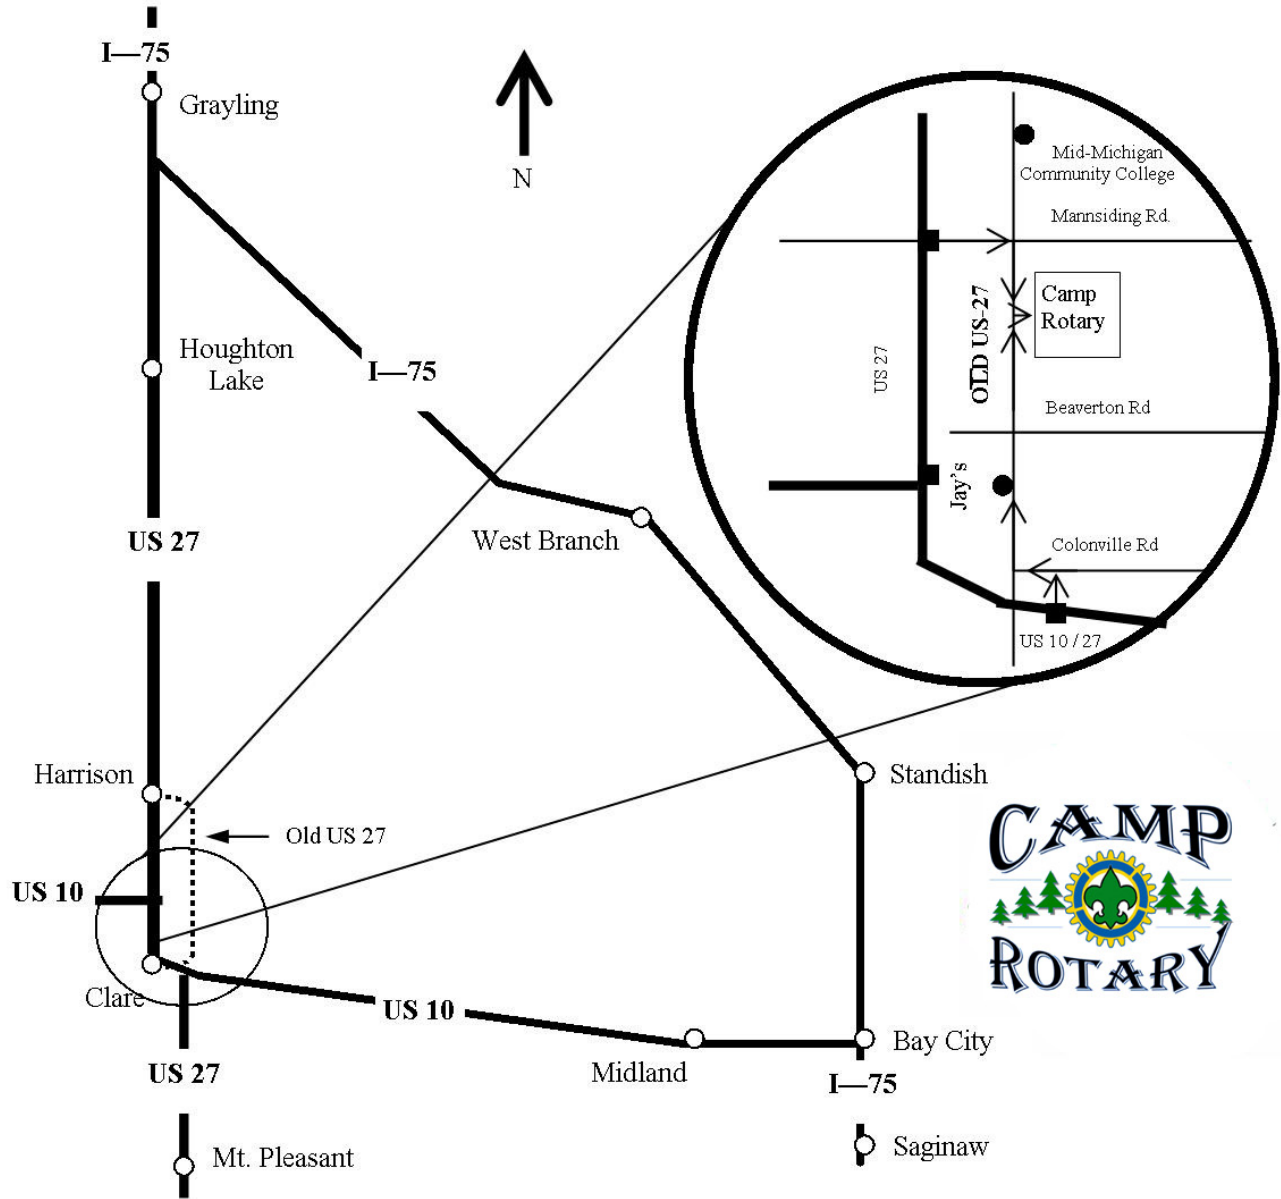

How To Get To CAMP ROTARY

3201 S. Clare Ave ♦ Clare, MI ♦ 48617
989-386-7943 ♦ Fax 386-3193
camprotary@charter.net

- FROM THE SOUTH AND EAST**
- Take US 10 W or US 27 N and exit at the second Clare exit (old US 27)
 - Turn left (west) on Colonville Rd and go 1 block.
 - Turn right at light on old US 27 (S. Clare Ave)
 - Camp Rotary is 8 miles on right side

- FROM THE NORTH**
- Take US 27 South and exit at the third Harrison exit (old US 27)
 - Turn left (east) on Mannsiding Rd and go 1/2 mile.
 - Turn right on old US 27 (S. Clare Ave)
 - Camp Rotary is 1 mile on left side