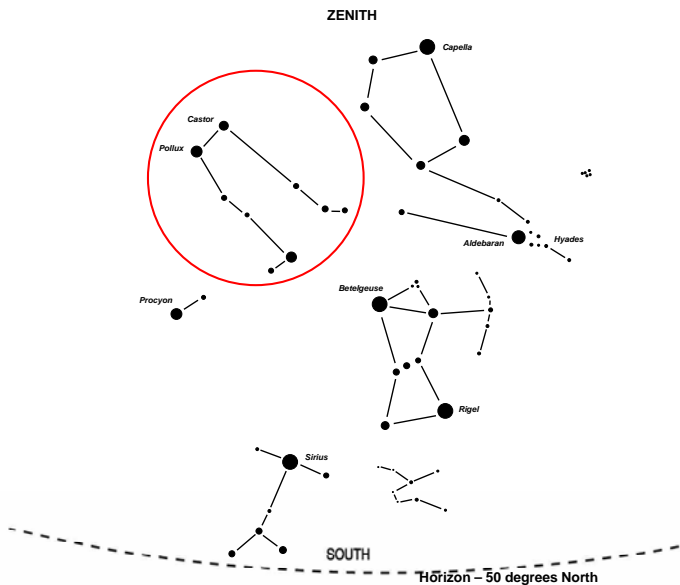

October Sky Late Evening

January Sky Late Evening

June Sky Late Evening

March Sky Late Evening

January Sky Late Evening

January Sky Late Evening

October Sky Late Evening

June Sky Late Evening

October Sky Late Evening

January Sky Late Evening

June Sky Late Evening

March Sky Late Evening

March Sky Late Evening

October Sky Late Evening

January Sky Late Evening

October Sky Late Evening

URSA MAJOR

VIRGO