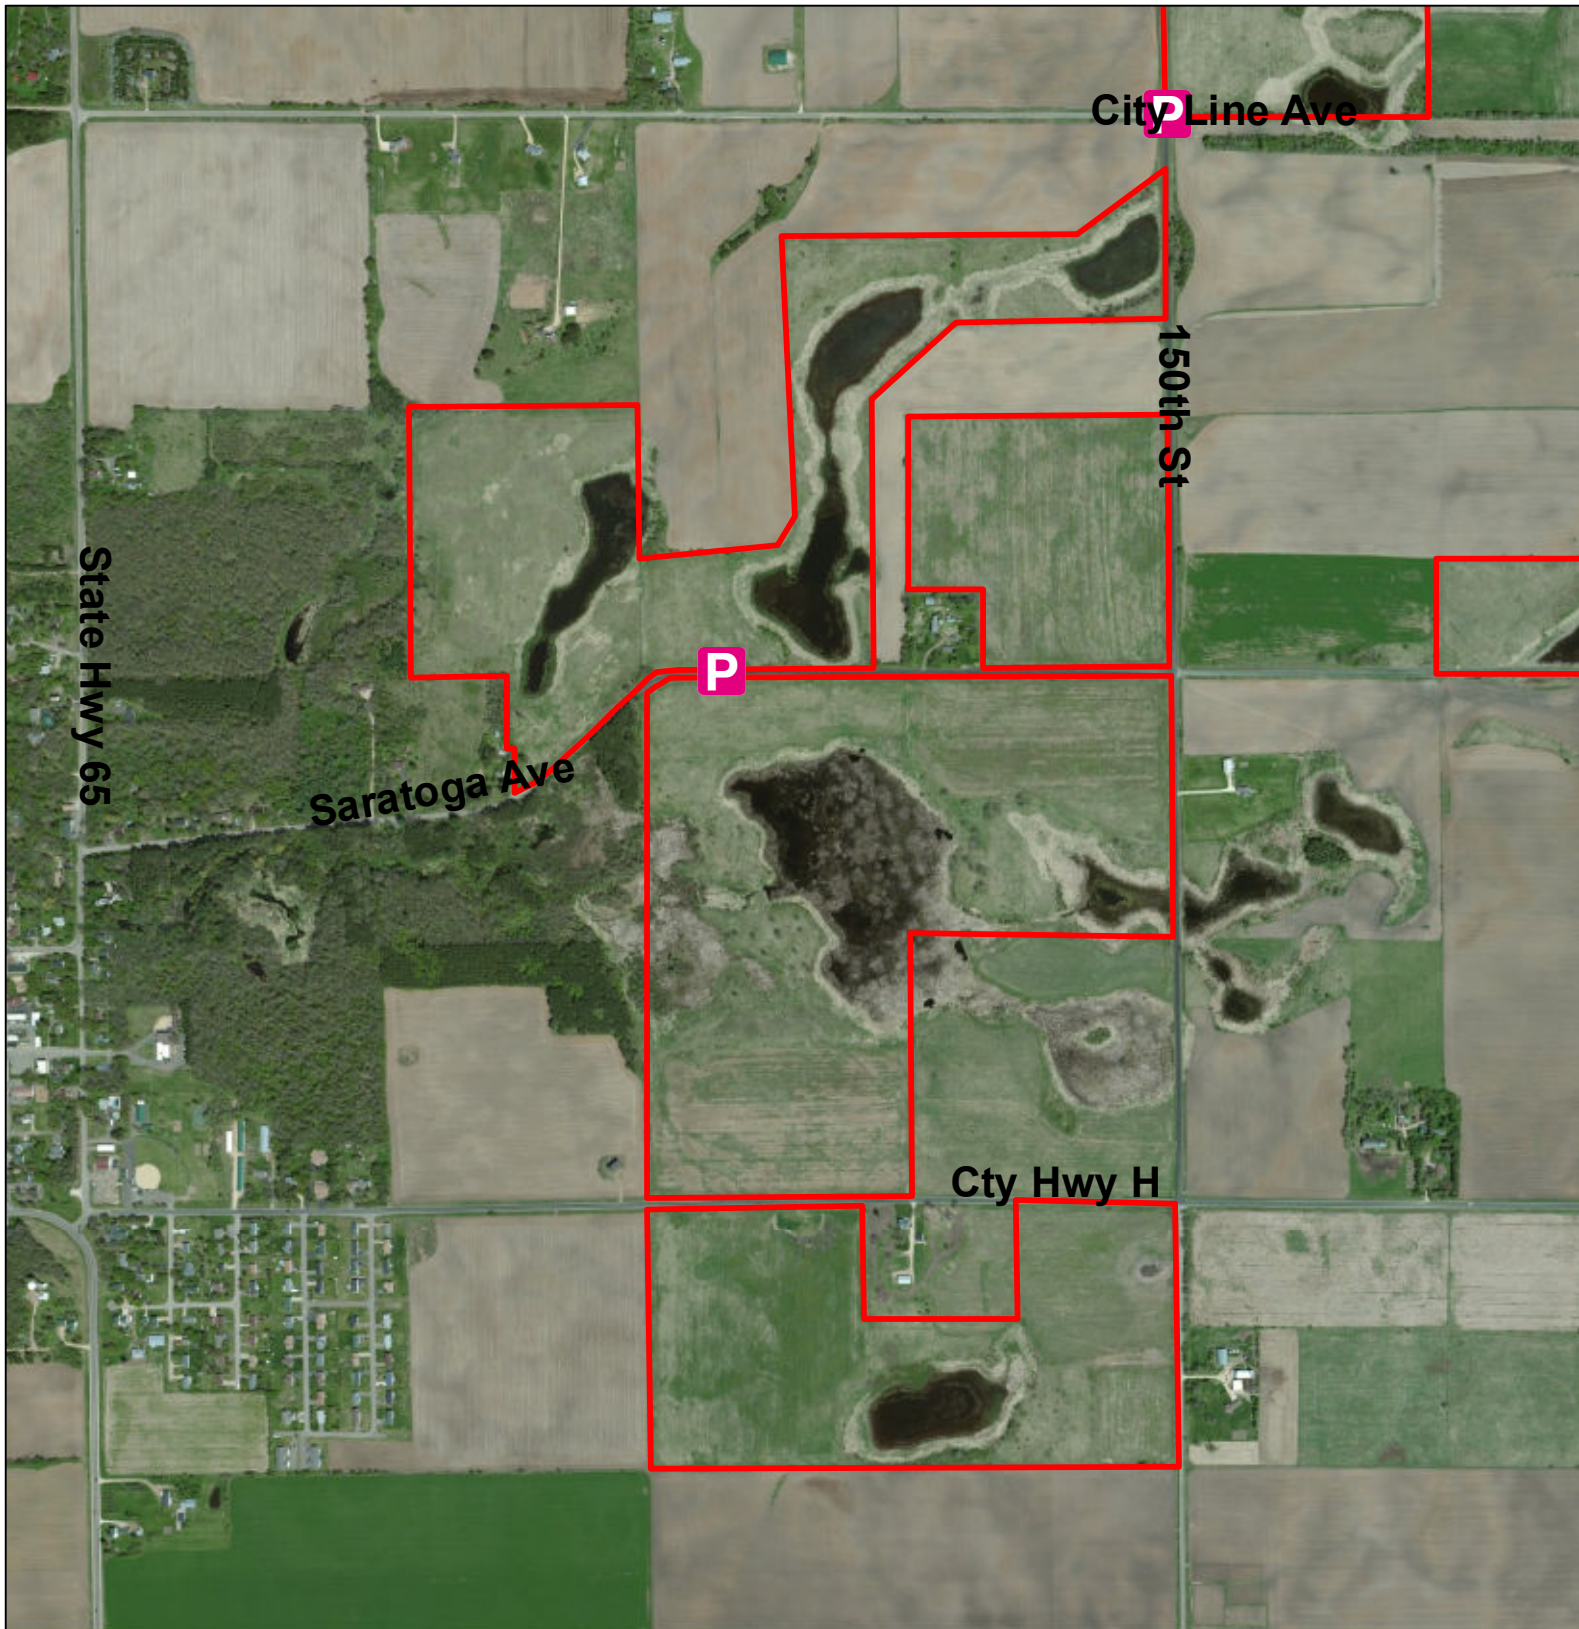

# U.S. Fish and Wildlife Service

St. Croix Wetland Management District  
Star Prairie WPA

Acres: 307.3

**P** Parking Lot

 Waterfowl Production Area Boundary

Township Name: Stanton  
Legal Description: Sec6,T31N-R17W