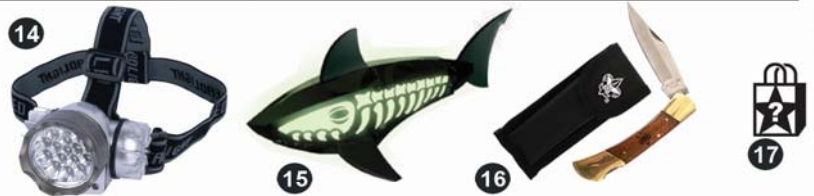

## Level 8 - Sell \$775

- 23 - HEXBUG Nano V2 Twister Neon
- 24 - LEGO Marvel Super Heroes Hulk Buster Smash
- 25 - Waterproof Tent - 68"x60"x48"
- 26 - Grab Bag G
- 27 - \$30 Scout Buck

## Level 6 - Sell \$425

- 14 - Headlamp w/ 16 LED Lights
- 15 - HEXBUG Aquabot Zombie
- 16 - Large Brass & Rosewood Knife w/ Case and BSA® Branding
- 17 - Grab Bag E