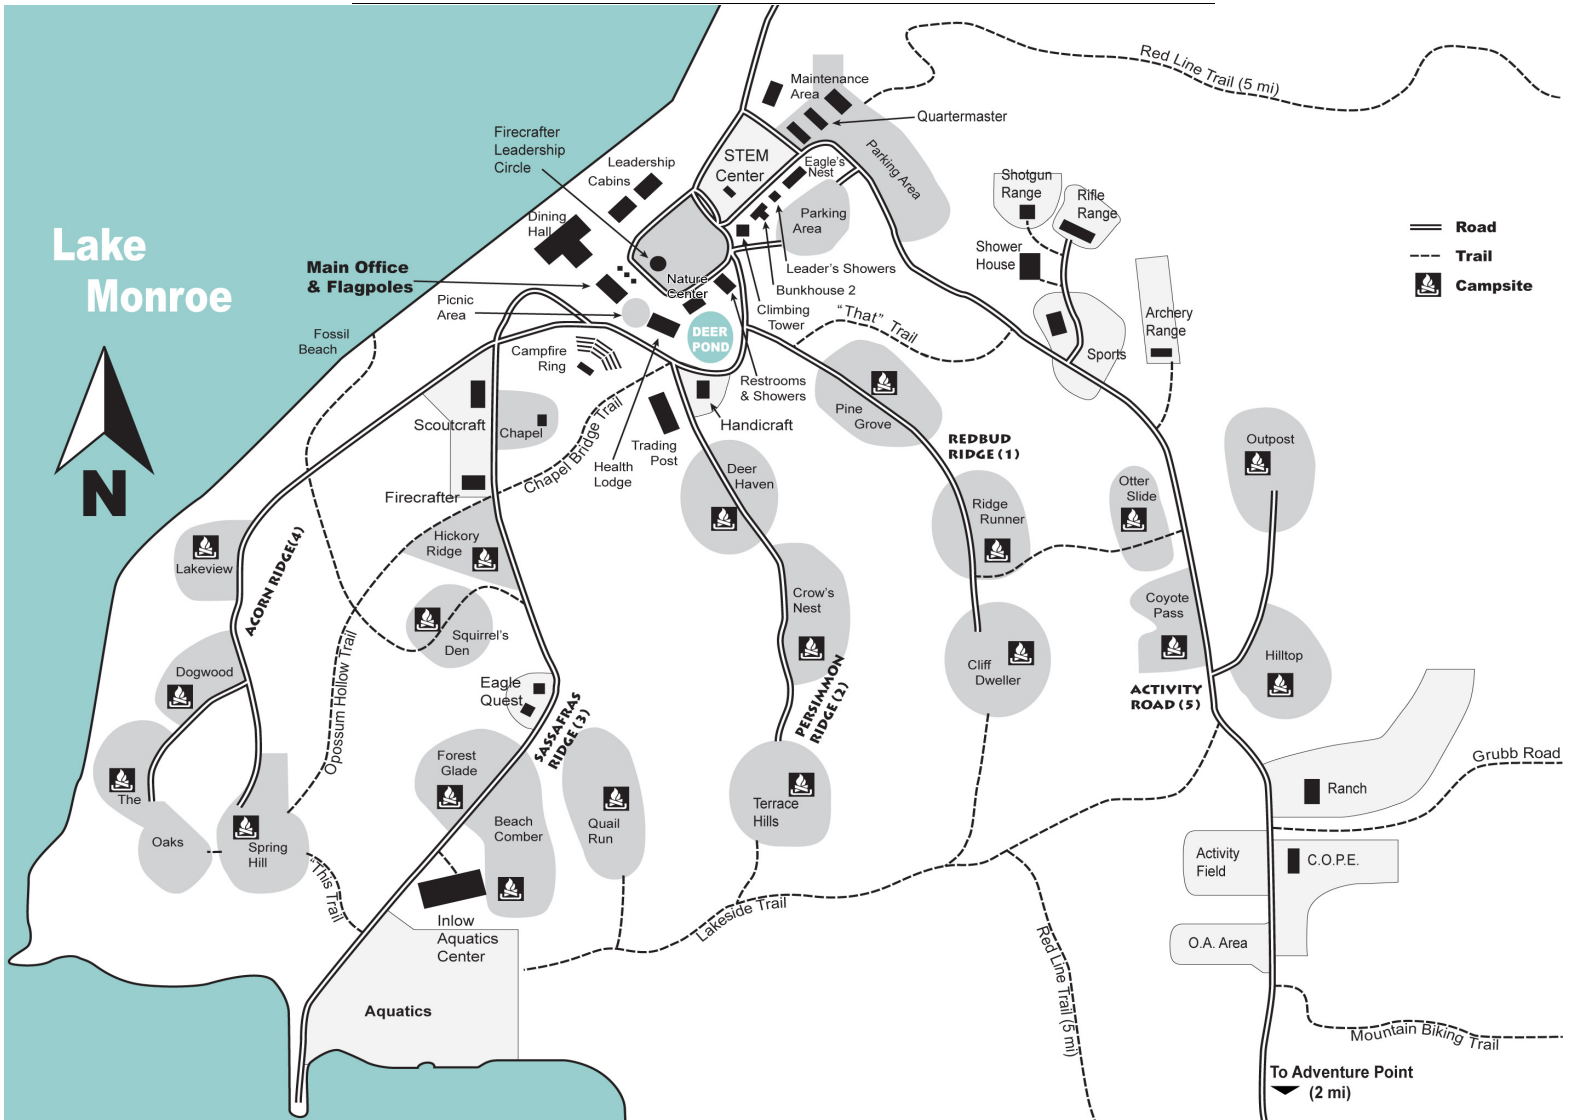

# RANSBURG SCOUT RESERVATION

Merit Badge Locations By Area

## Handicraft

Art  
Basketry (M-W)  
Fingerprinting (Th-F)  
Leatherwork  
Model Design and Building  
Sculpture  
Textile  
Wood Carving

## Ranch

Animal Science (M-W)  
Dog Care (M-W)  
Horsemanship  
Veterinary Medicine (Th-F)  
Ransburg Wrangler  
Trail Rides

## Picnic Area

Moviemaking