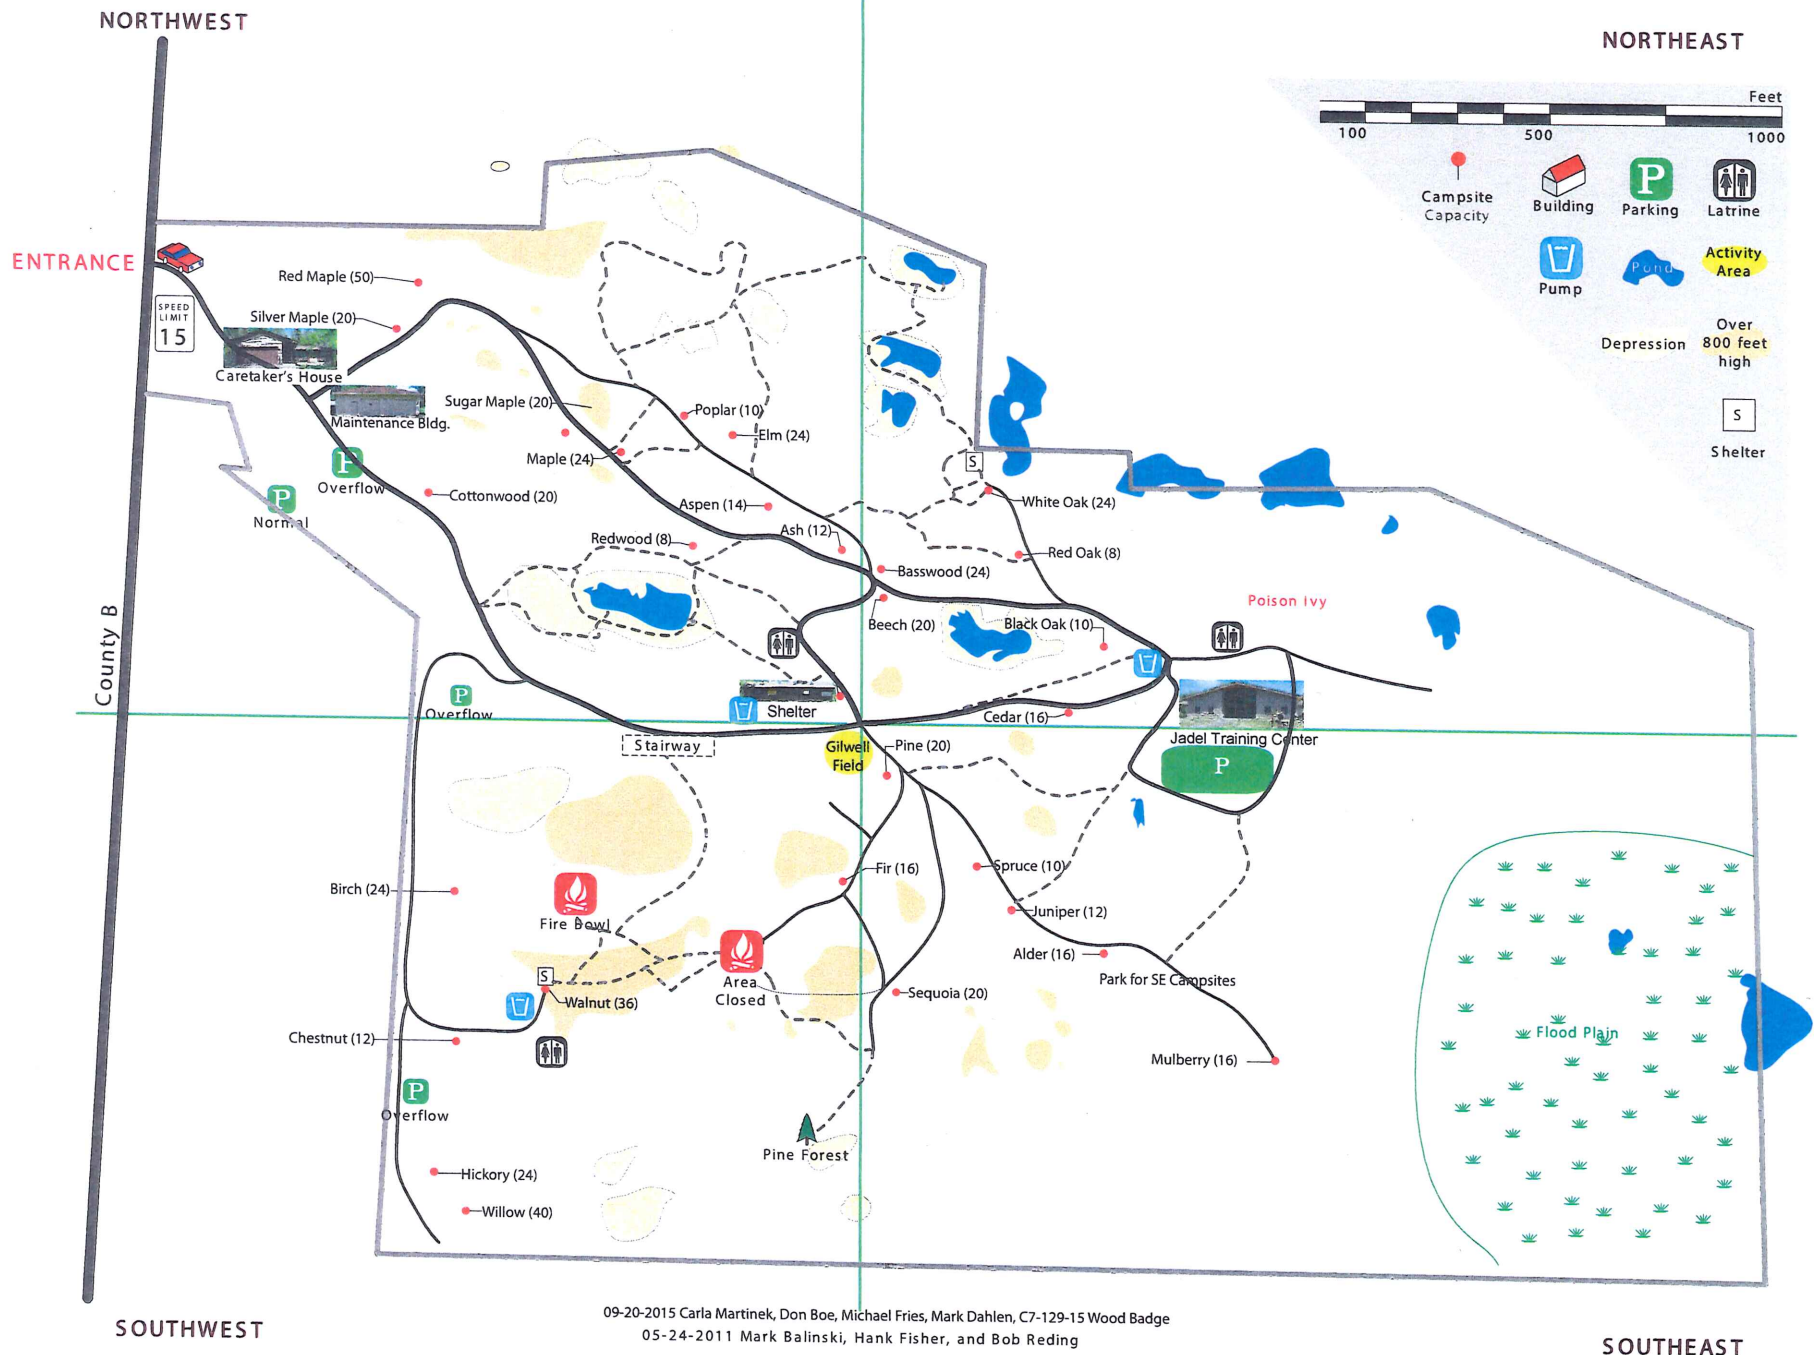

CAMP SOL R. CROWN

09-20-2015 Carla Martinek, Don Boe, Michael Fries, Mark Dahlen, C7-129-15 Wood Badge
 05-24-2011 Mark Balinski, Hank Fisher, and Bob Reding

SOUTHEAST