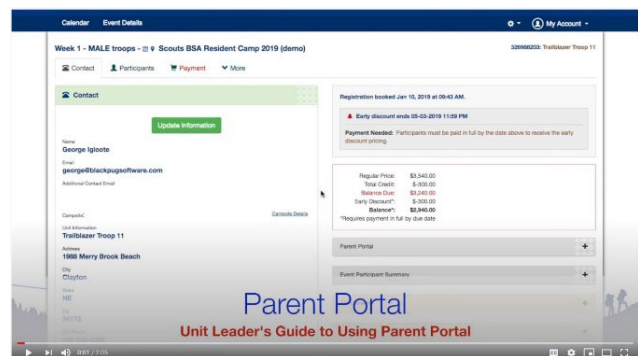

James C. Justice National Scout Camp

Black Pug Merit Badge Registration System

- NOTE: final payment is not required to submit your roster.

Logging In

On the day **noted in the chart on page 2**, your weeks account registration opens, you will be sent an email with a link to log into the Merit Badge Registration system. ****This is not time sensitive to enter a Scouts merit badge requests, only to enter in the roster. ****

You will have the opportunity to create a log-in. NOTE: It is not required, you may continue as a guest.

Support

If you run into questions or need help, refer to the Support tab on the right-hand side of the screen.

Here, you will find several helpful tutorials on how to register, update information etc...

- [How to Create an Account](#)

<https://www.youtube.com/watch?time_continue=2&v=7wa1CXDLz48&feature=emb_logo>

- [Importing a Roster](#)

<https://www.youtube.com/watch?v=TOebAPPbuZE&feature=emb_logo>

- If you would like to import your own roster, you may do so with these instructions.

- [Parent Portal](#) for Unit Leaders

<https://www.youtube.com/watch?v=2wqanWRP05Q&feature=emb_logo>

- A user guide for unit leaders to utilize the Parents Portal so that parents may register their own Scouts for classes.

- [Parent Portal](#) for Parents

<https://www.youtube.com/watch?time_continue=1&v=-Fimdr9O63I&feature=emb_logo>

- A user guide for your parents to utilize the Parents Portal.