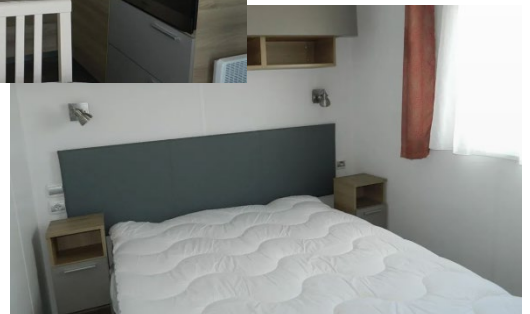

Ocean View Premium (8p)

$556

Campsite: Omaha Beach

Bedrooms: 3

People: 8

Bathroom: yes

Kitchen: yes

Terrace: yes

Size: 40m²

Bungalow Code: 266