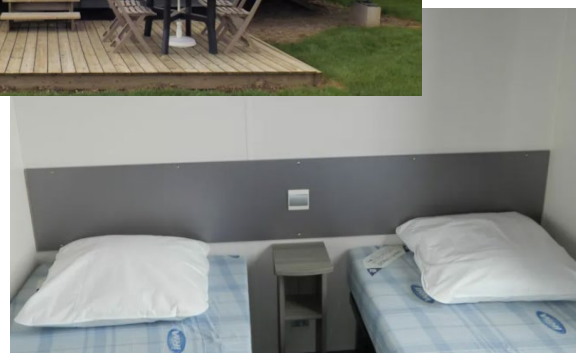

Mobile-Home Comfort (6p)

$362

Campsite: Omaha Beach

Bedrooms: 2

People: 6

Bathroom: yes

Kitchen: yes

Terrace: yes

Size: 32m²

Bungalow Code: 10, 34, 35, 49