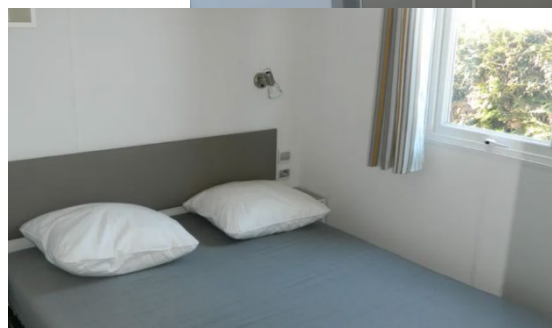

People: 8

Bathroom: yes

Kitchen: yes

Terrace: yes

Size: 28m²

Bungalow Code: 62, 63, 64, 65,

66, 67, 68, 69, 70, 71, 76, 77, 78, 79, 80, 90, 91, 92, 93, 106, 107, 108

Mobile Home Comfort+ (8p)