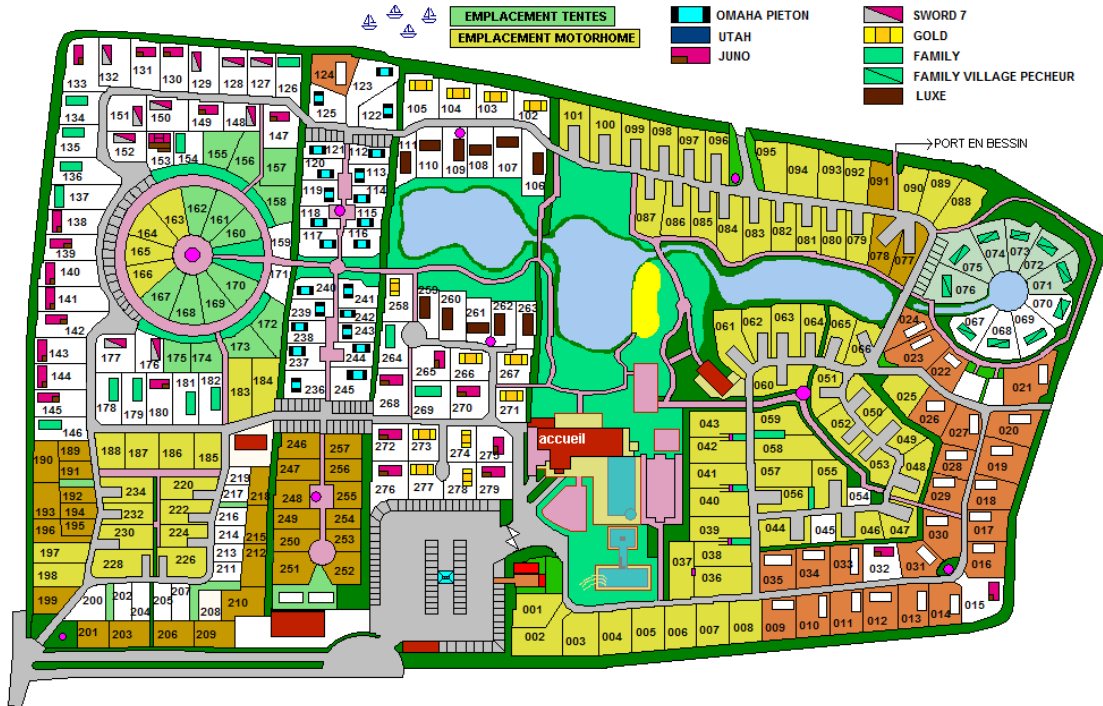

CAMPING PORT'LAND

BUNGALOWS

Map of Camping Port'land (use the last three digits of the bungalow code to find the position on the map)

Omaha Mobile Home (4p)

$458

Campsite: Camping Port'land

Bedrooms: 2

People: 4

Bathroom: 1

Kitchen: yes

Terrace: yes

Size: 30m²