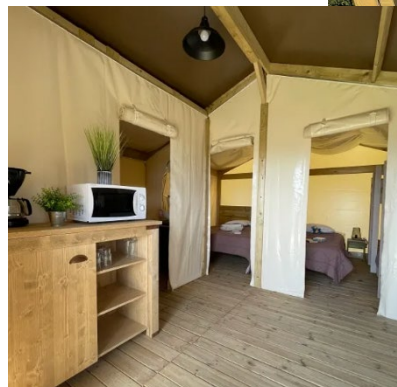

Tent Lodge Comfort+ (5p)

$270

Campsite: Omaha Beach

Bedrooms: 2

People: 5

Bathroom: yes

Kitchen: yes

Terrace: yes

Size: 30m²

Bungalow Code: 11A