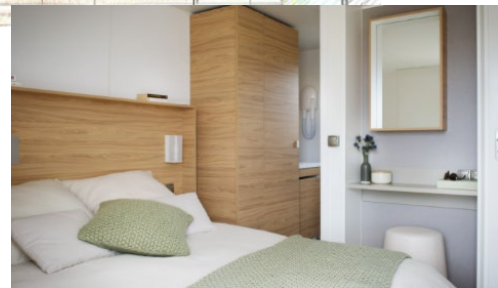

Gold Comfort+ (6p)

$612

Campsite: Camping Port'land

Bedrooms: 2 + convertible couch

People: 6

Bathrooms: 2+2

Kitchen: yes

Terrace: yes

Size: 32m²

Bungalow Code: 1102, 1103, 1104, 1105, 1258, 1266, 1267, 1271, 1273, 1274, 1277, 1278