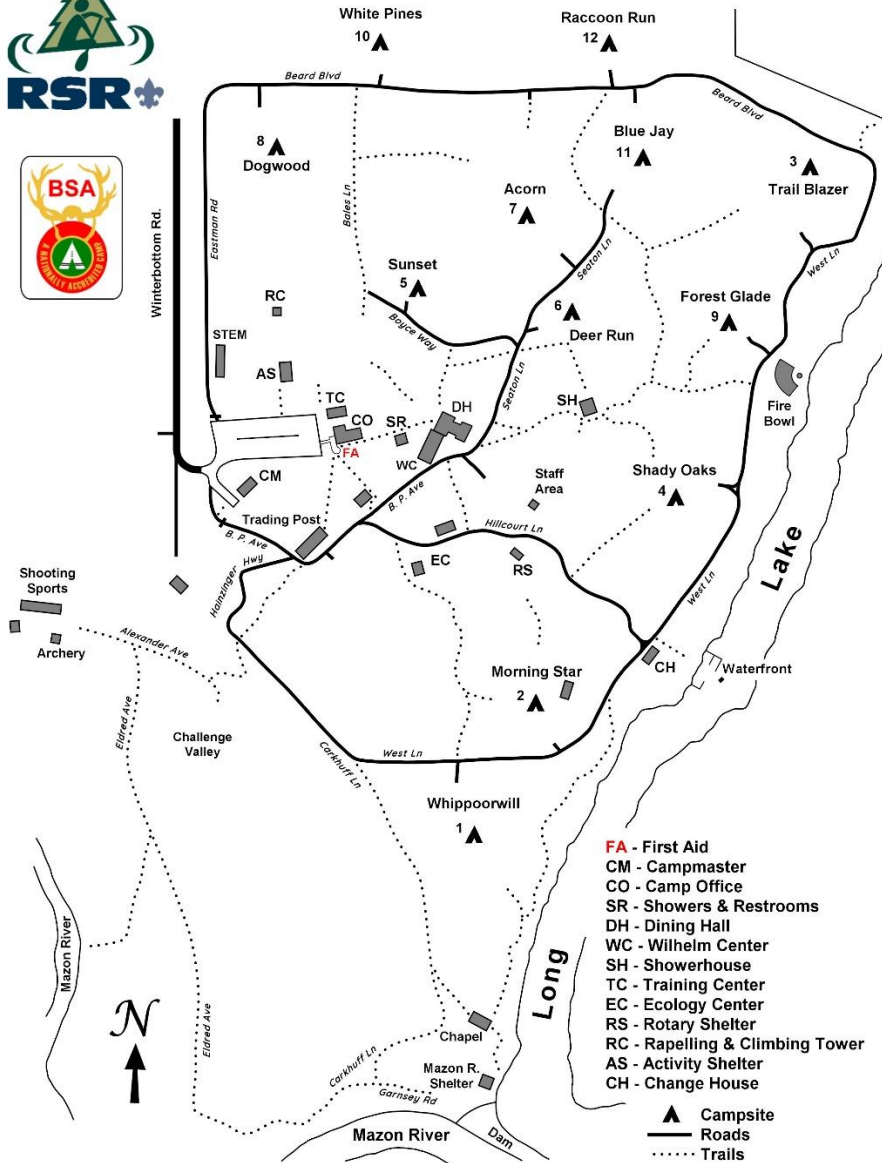

2022 RAINBOW SCOUT RESERVATION MAP

Family Camp Program

PIRATES ADVENTURE

2023

Charlie Krueger
(630) 783-1564
ctkscout@gmail.com