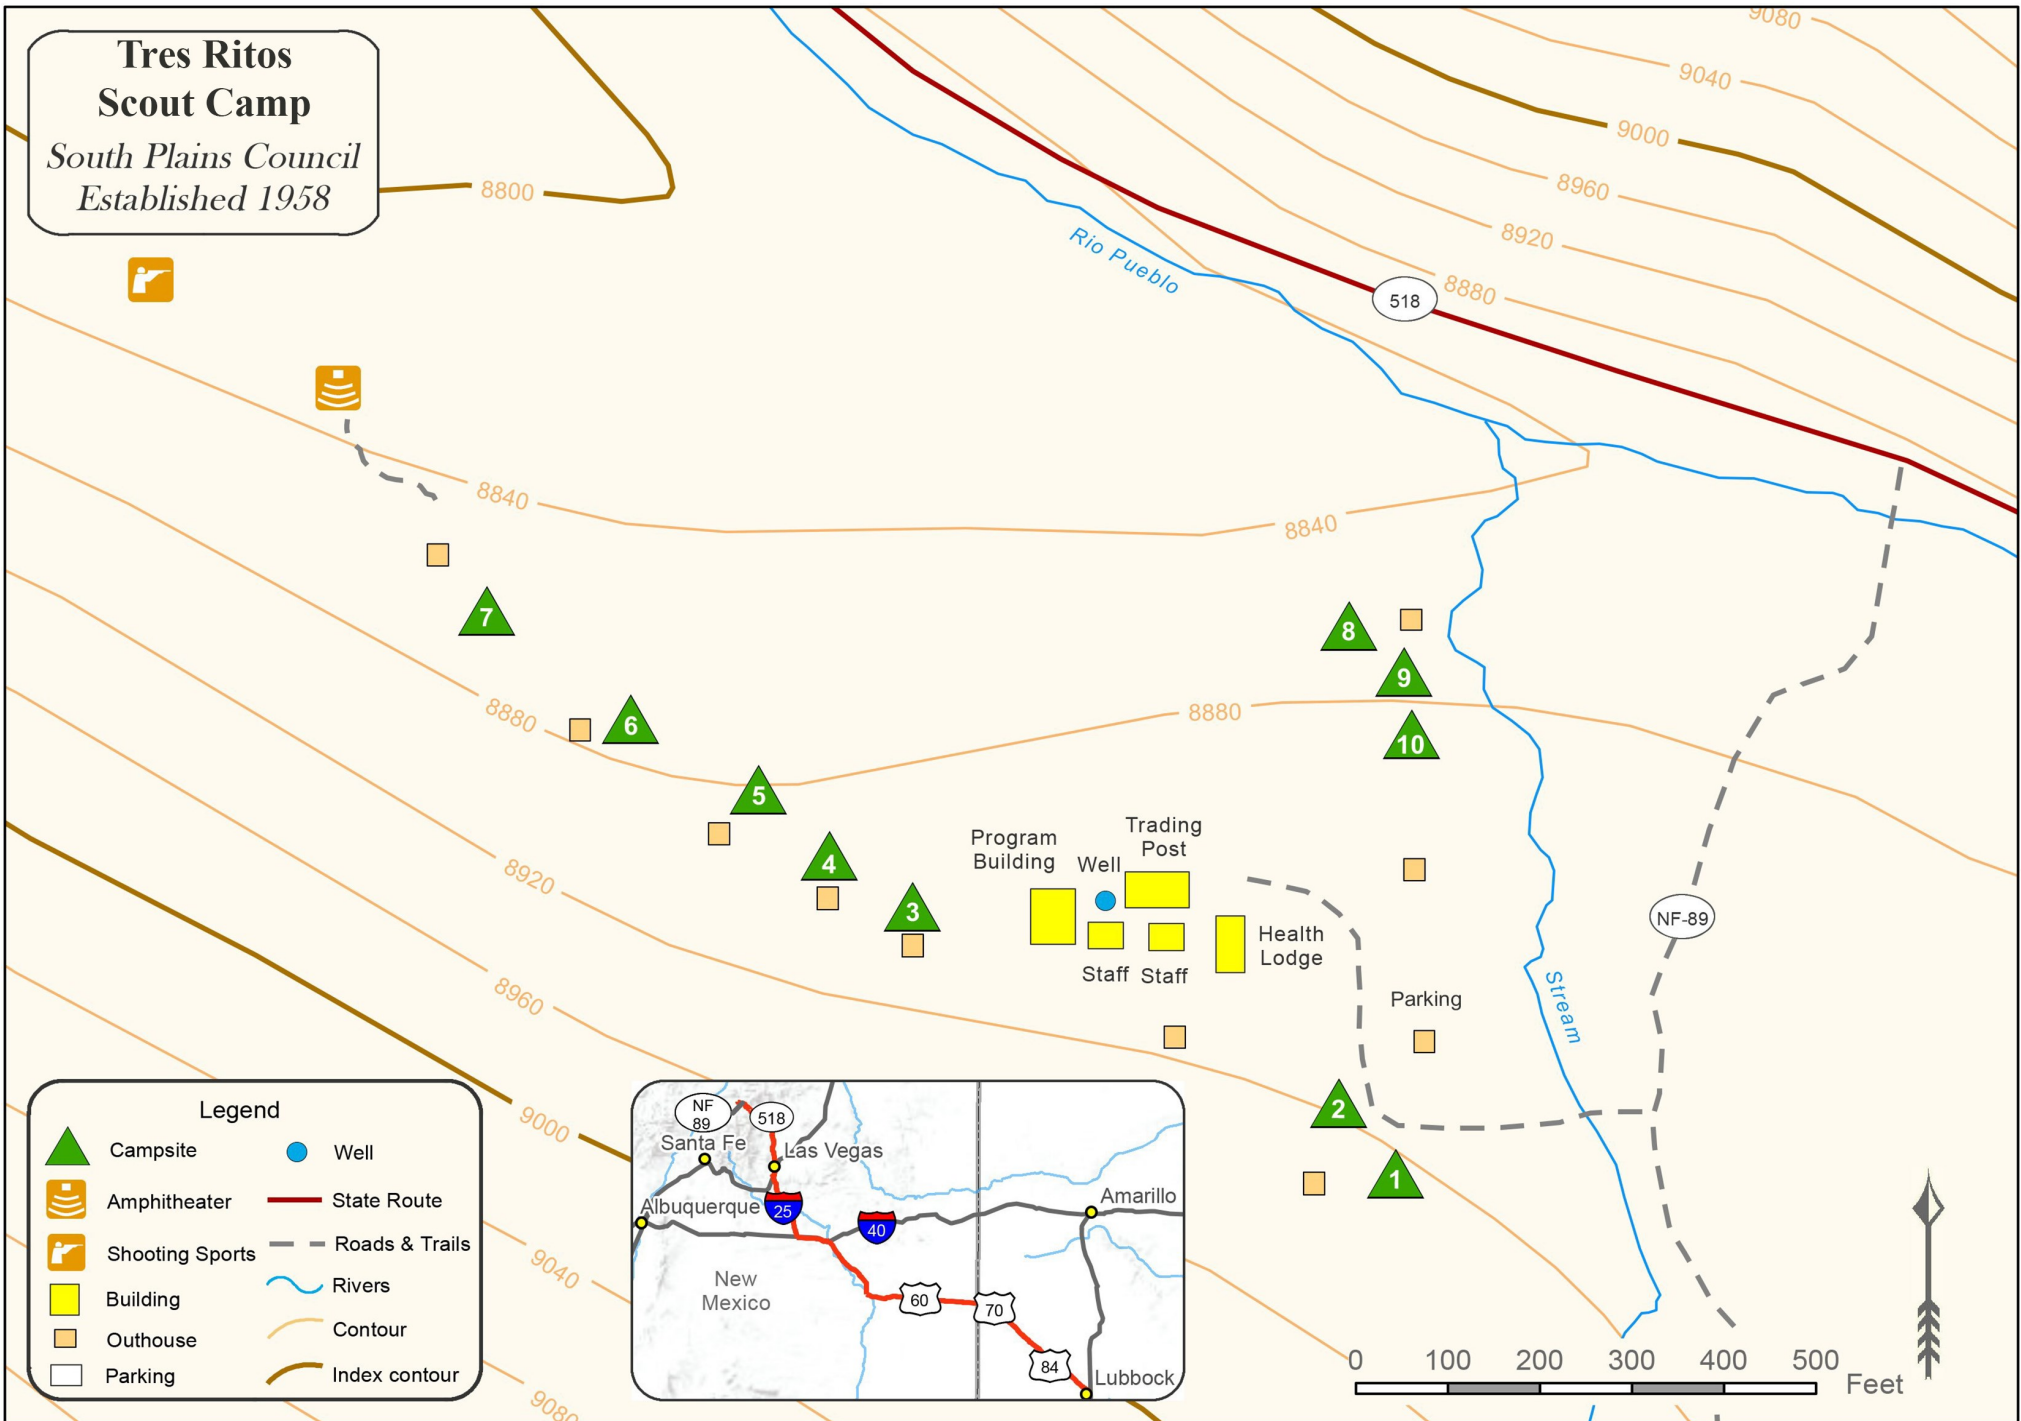

**Tres Ritos Scout Camp**  
*South Plains Council*  
*Established 1958*

**Legend**

	Campsite		Well
	Amphitheater		State Route
	Shooting Sports		Roads & Trails
	Building		Rivers
	Outhouse		Contour
	Parking		Index contour