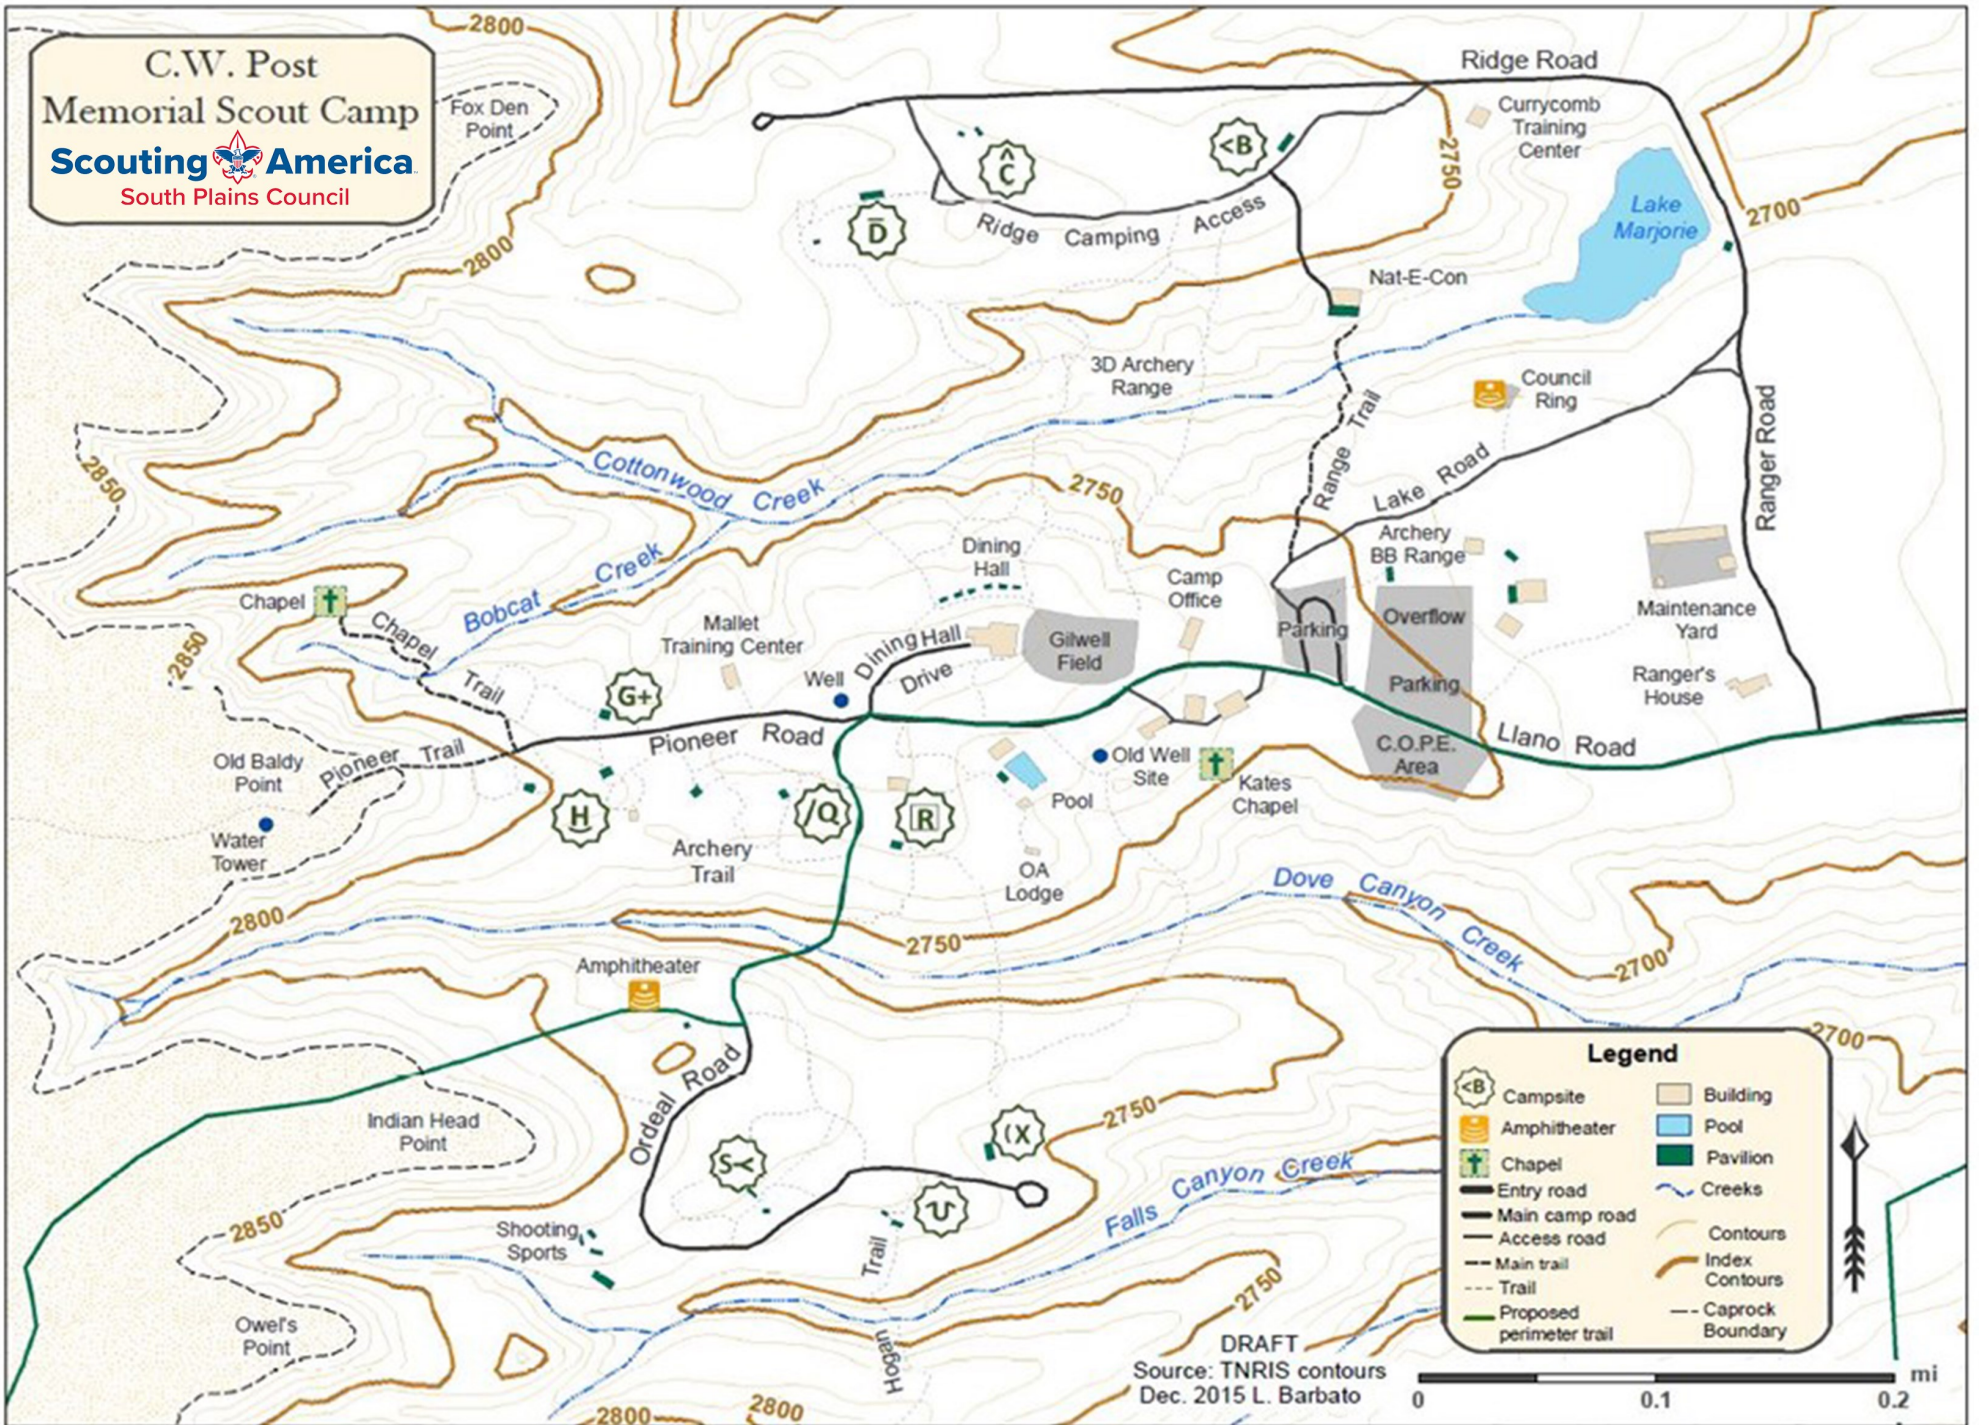

**C.W. Post
Memorial Scout Camp**
Scouting America
South Plains Council

Legend

	Campsite		Building
	Amphitheater		Pool
	Chapel		Pavilion
	Entry road		Creeks
	Main camp road		Contours
	Access road		Index Contours
	Main trail		Caprock Boundary
	Trail		
	Proposed perimeter trail		

DRAFT
Source: TNRIS contours
Dec. 2015 L. Barbato