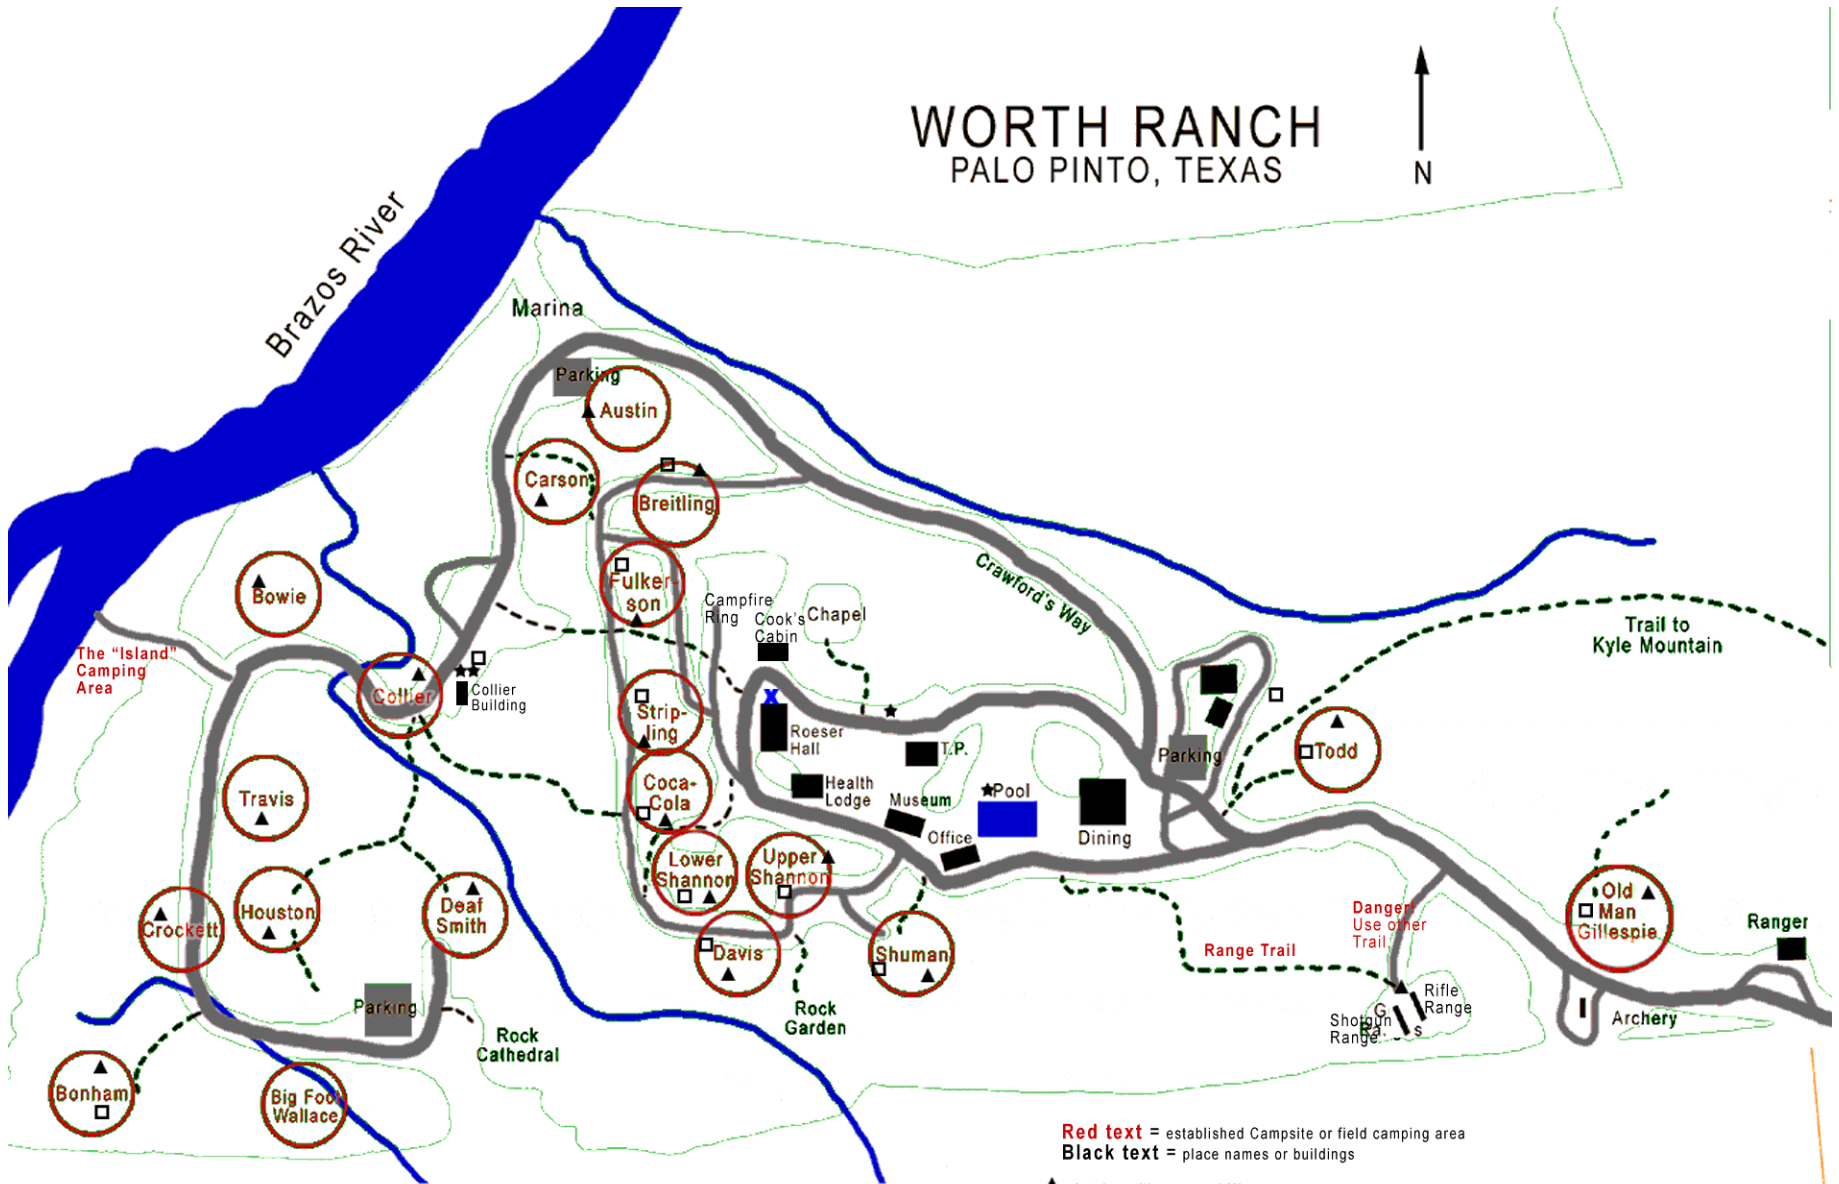

WORTH RANCH PALO PINTO, TEXAS

- Red text** = established Campsite or field camping area
- Black text** = place names or buildings
- ▲ = Latrine with seasonal Water
- △ = Latrine with NO Water
- ✕ = Year-Round All-Weather Water Source
- = Shelter
- ★ = Summer Camp Showers