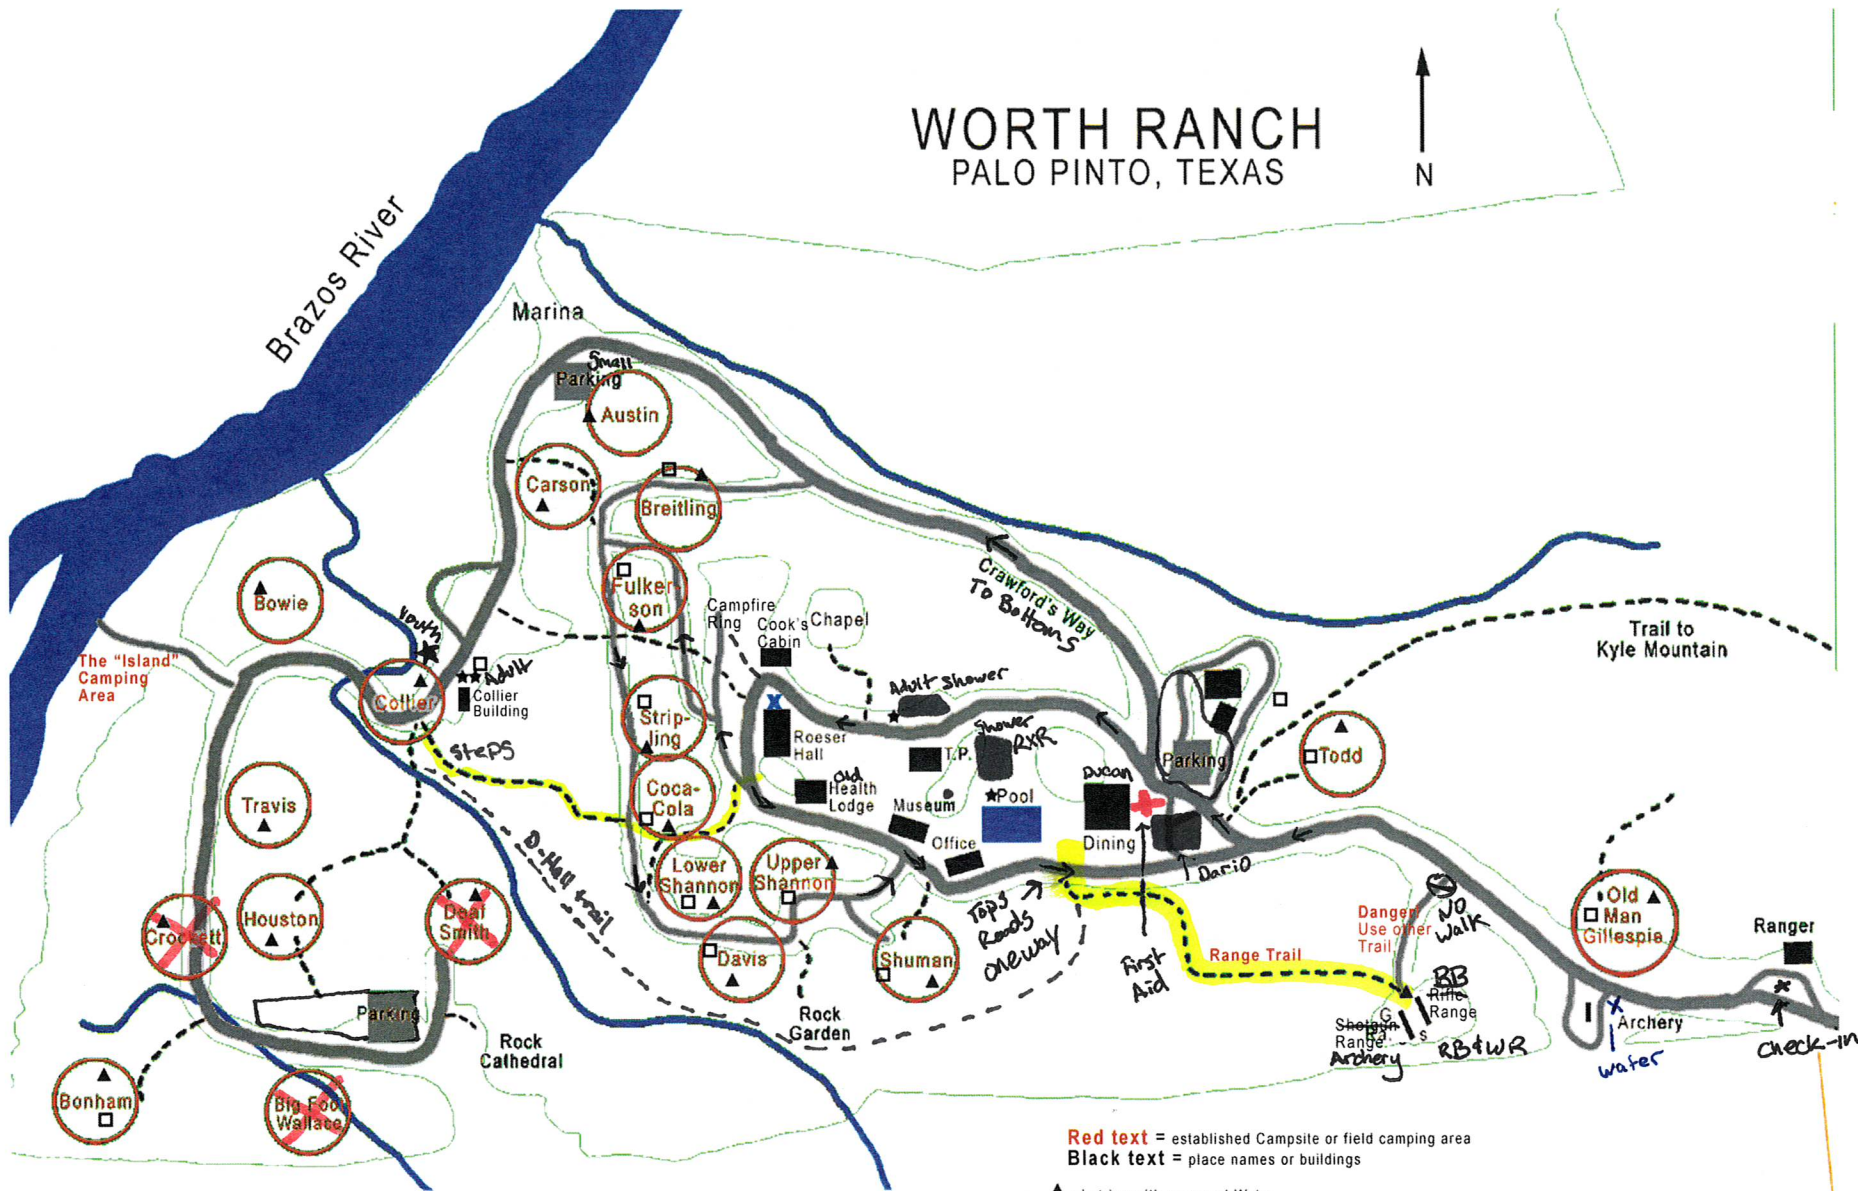

WORTH RANCH PALO PINTO, TEXAS

Red text = established Campsite or field camping area
Black text = place names or buildings

- ▲ = Latrine with seasonal Water
- △ = Latrine with NO Water
- ⊗ = Year-Round All-Weather Water Source
- = Shelter
- ★ = Summer Camp Showers