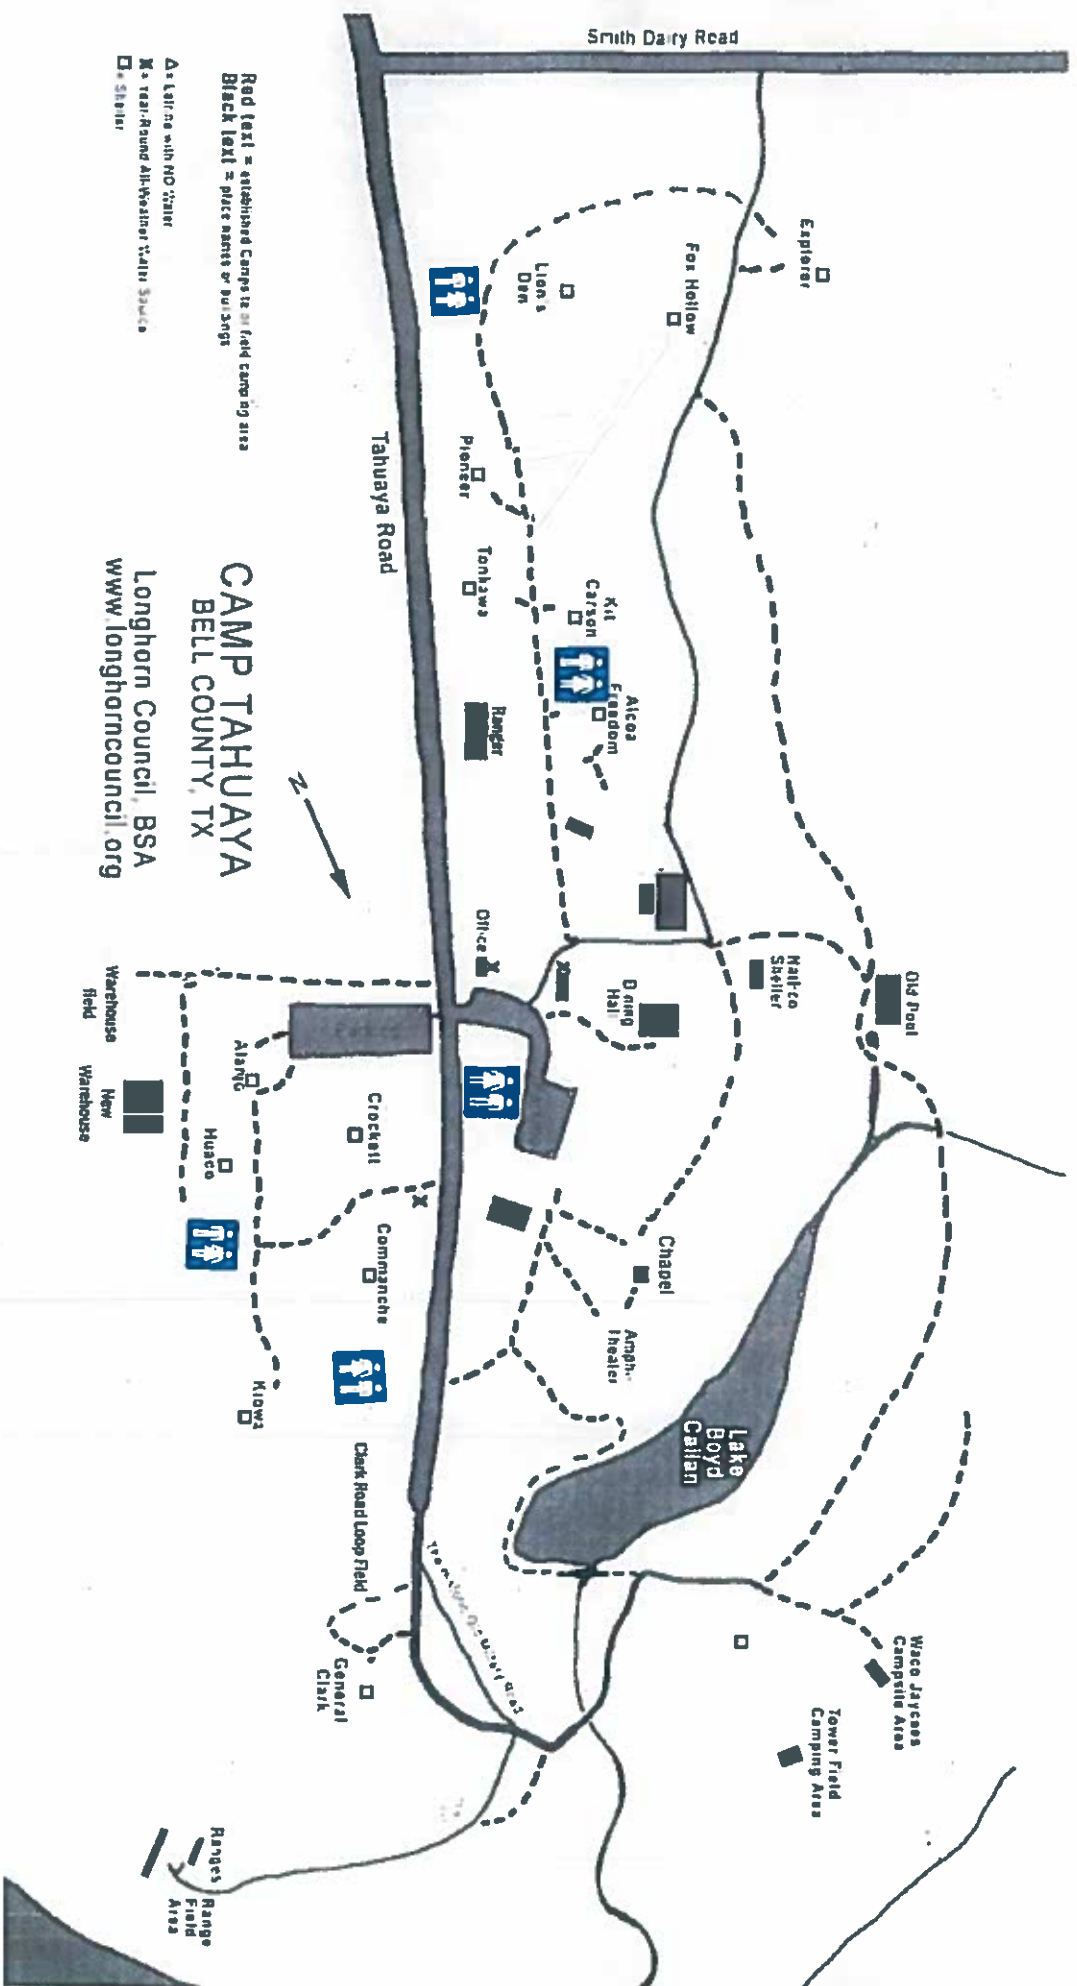

Smith Dairy Road

Tahuaya Road

Red text = established Camps in field camping area  
Black text = place names or buildings

**CAMP TAHUAYA**  
BELL COUNTY, TX  
Longhorn Council, BSA  
www.longhorncouncil.org

△ Latrine with NO Water  
M = rear Round Air-Washer Water Spouts  
□ = Shelter

Explorer

For Hollow

Lion's Den

Plover

Tonjaws

Kil Carson

Alcoa Freedom

Ranger

Office

Dining Hall

Nailco Shelter

Old Pool

Crockett

Comanche

Alamo

Huaco

Kiowa

Clark Road Loop Field

General Clark

Lake Boyd Callan

Waco Jaycees Campsite Area

Tower Field Camping Area

Range Field Area