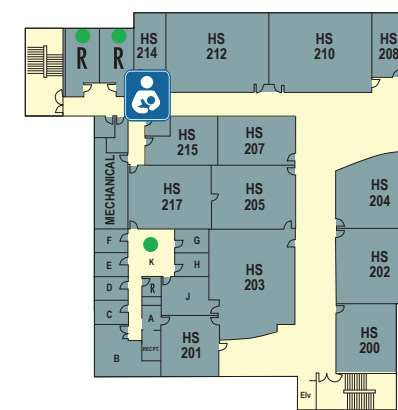

Appleton Main Campus First Floor

Second Floor

Third Floor

Second Floor

Student Success Center

Directory

Advising, Counseling & Career Services	E121
Assessment Center	G208
Bookstore	E135
Business Technology Center	A105
Campus Care Clinic	HS201
Campus Print Center	G152
Child Care Center	B108
Commons	E136
Disability Services	E122
Diversity & Inclusions Services	E120
Enrollment Services	E111
Fitness Center	E170
Foundation & Scholarships	A102
Global Education & Services	G130
Human Resources Services	G147
Information	E111
Ione's Dining Room	E140
Library	G113
Lost & Found	F112
Security Services	F112
Student Life	E137
Testing Center	G212