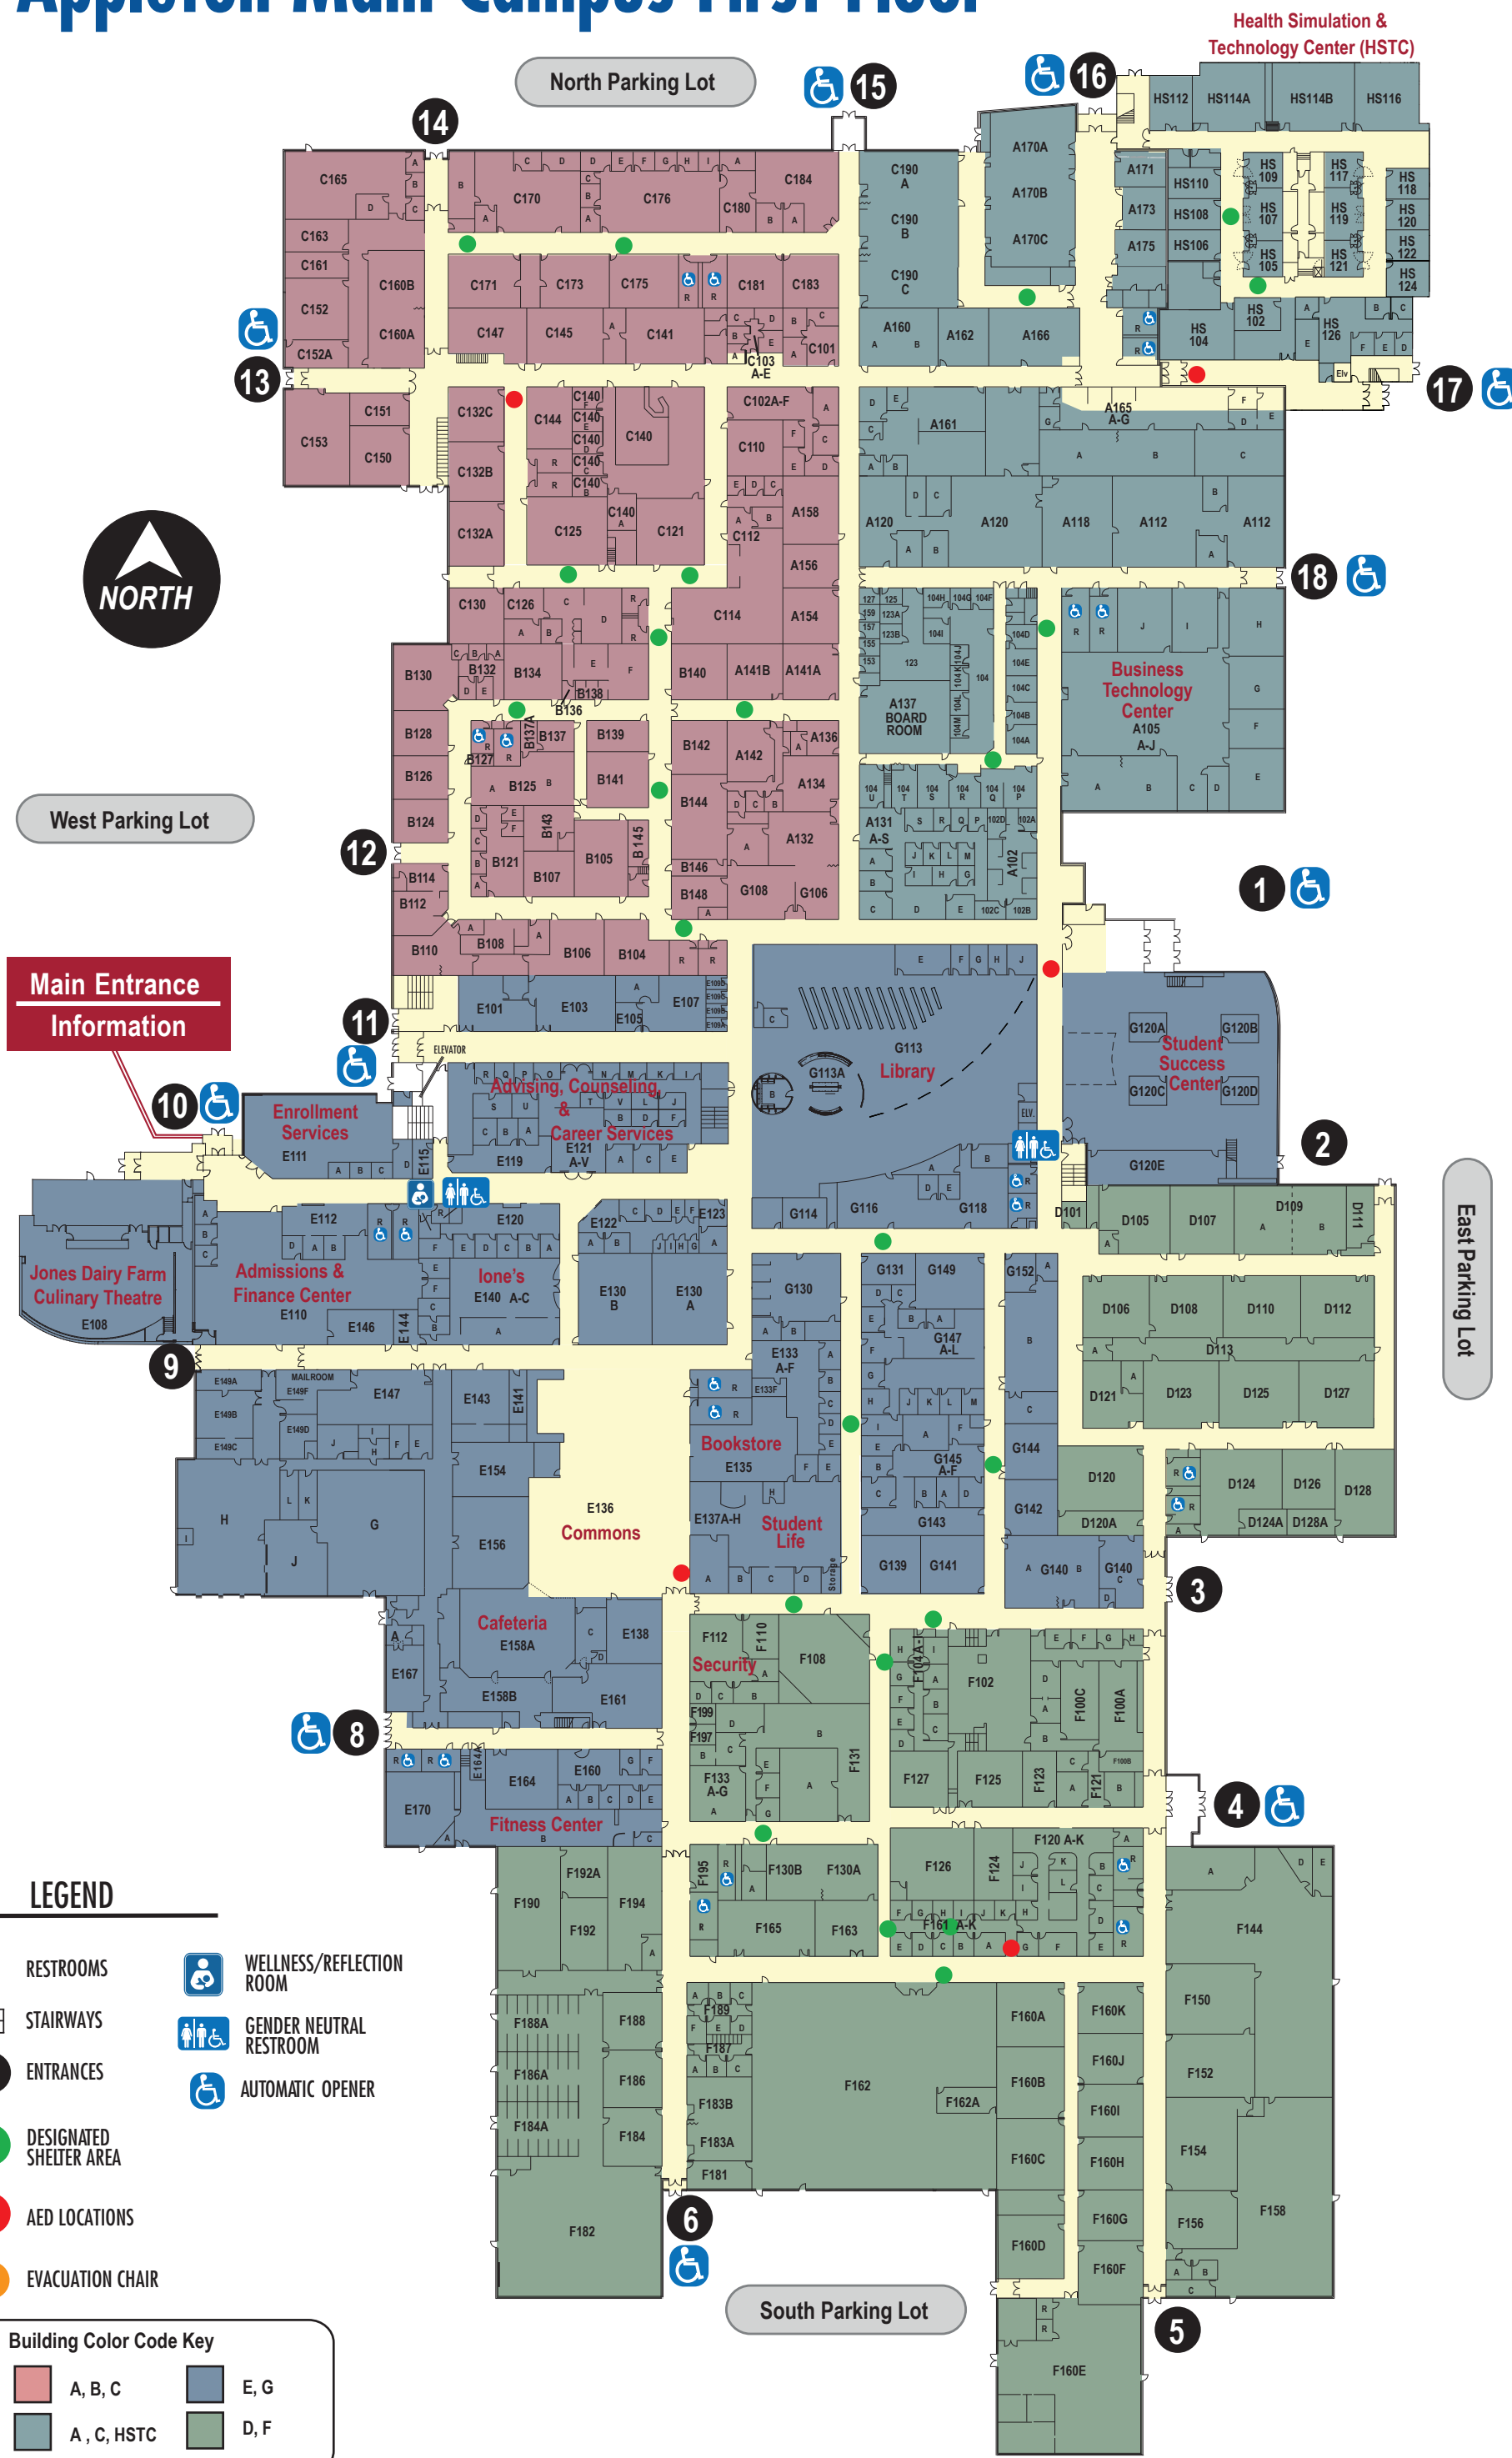

Appleton Main Campus First Floor

Second Floor

Third Floor

Second Floor

Student Success Center

Directory

Advising, Counseling & Career Services	E121
Assessment Center	G208
Bookstore	E135
Business Technology Center	A105
Campus Care Clinic	HS201
Campus Print Center	G152
Child Care Center	B108
Commons	E136
Disability Services	E122
Diversity & Inclusions Services	E120
Enrollment Services	E111
Fitness Center	E170
Foundation & Scholarships	A102
Global Education & Services	G130
Human Resources Services	G147
Information	E111
Ione's Dining Room	E140
Library	G113
Lost & Found	F112
Security Services	F112
Student Life	E137
Testing Center	G212