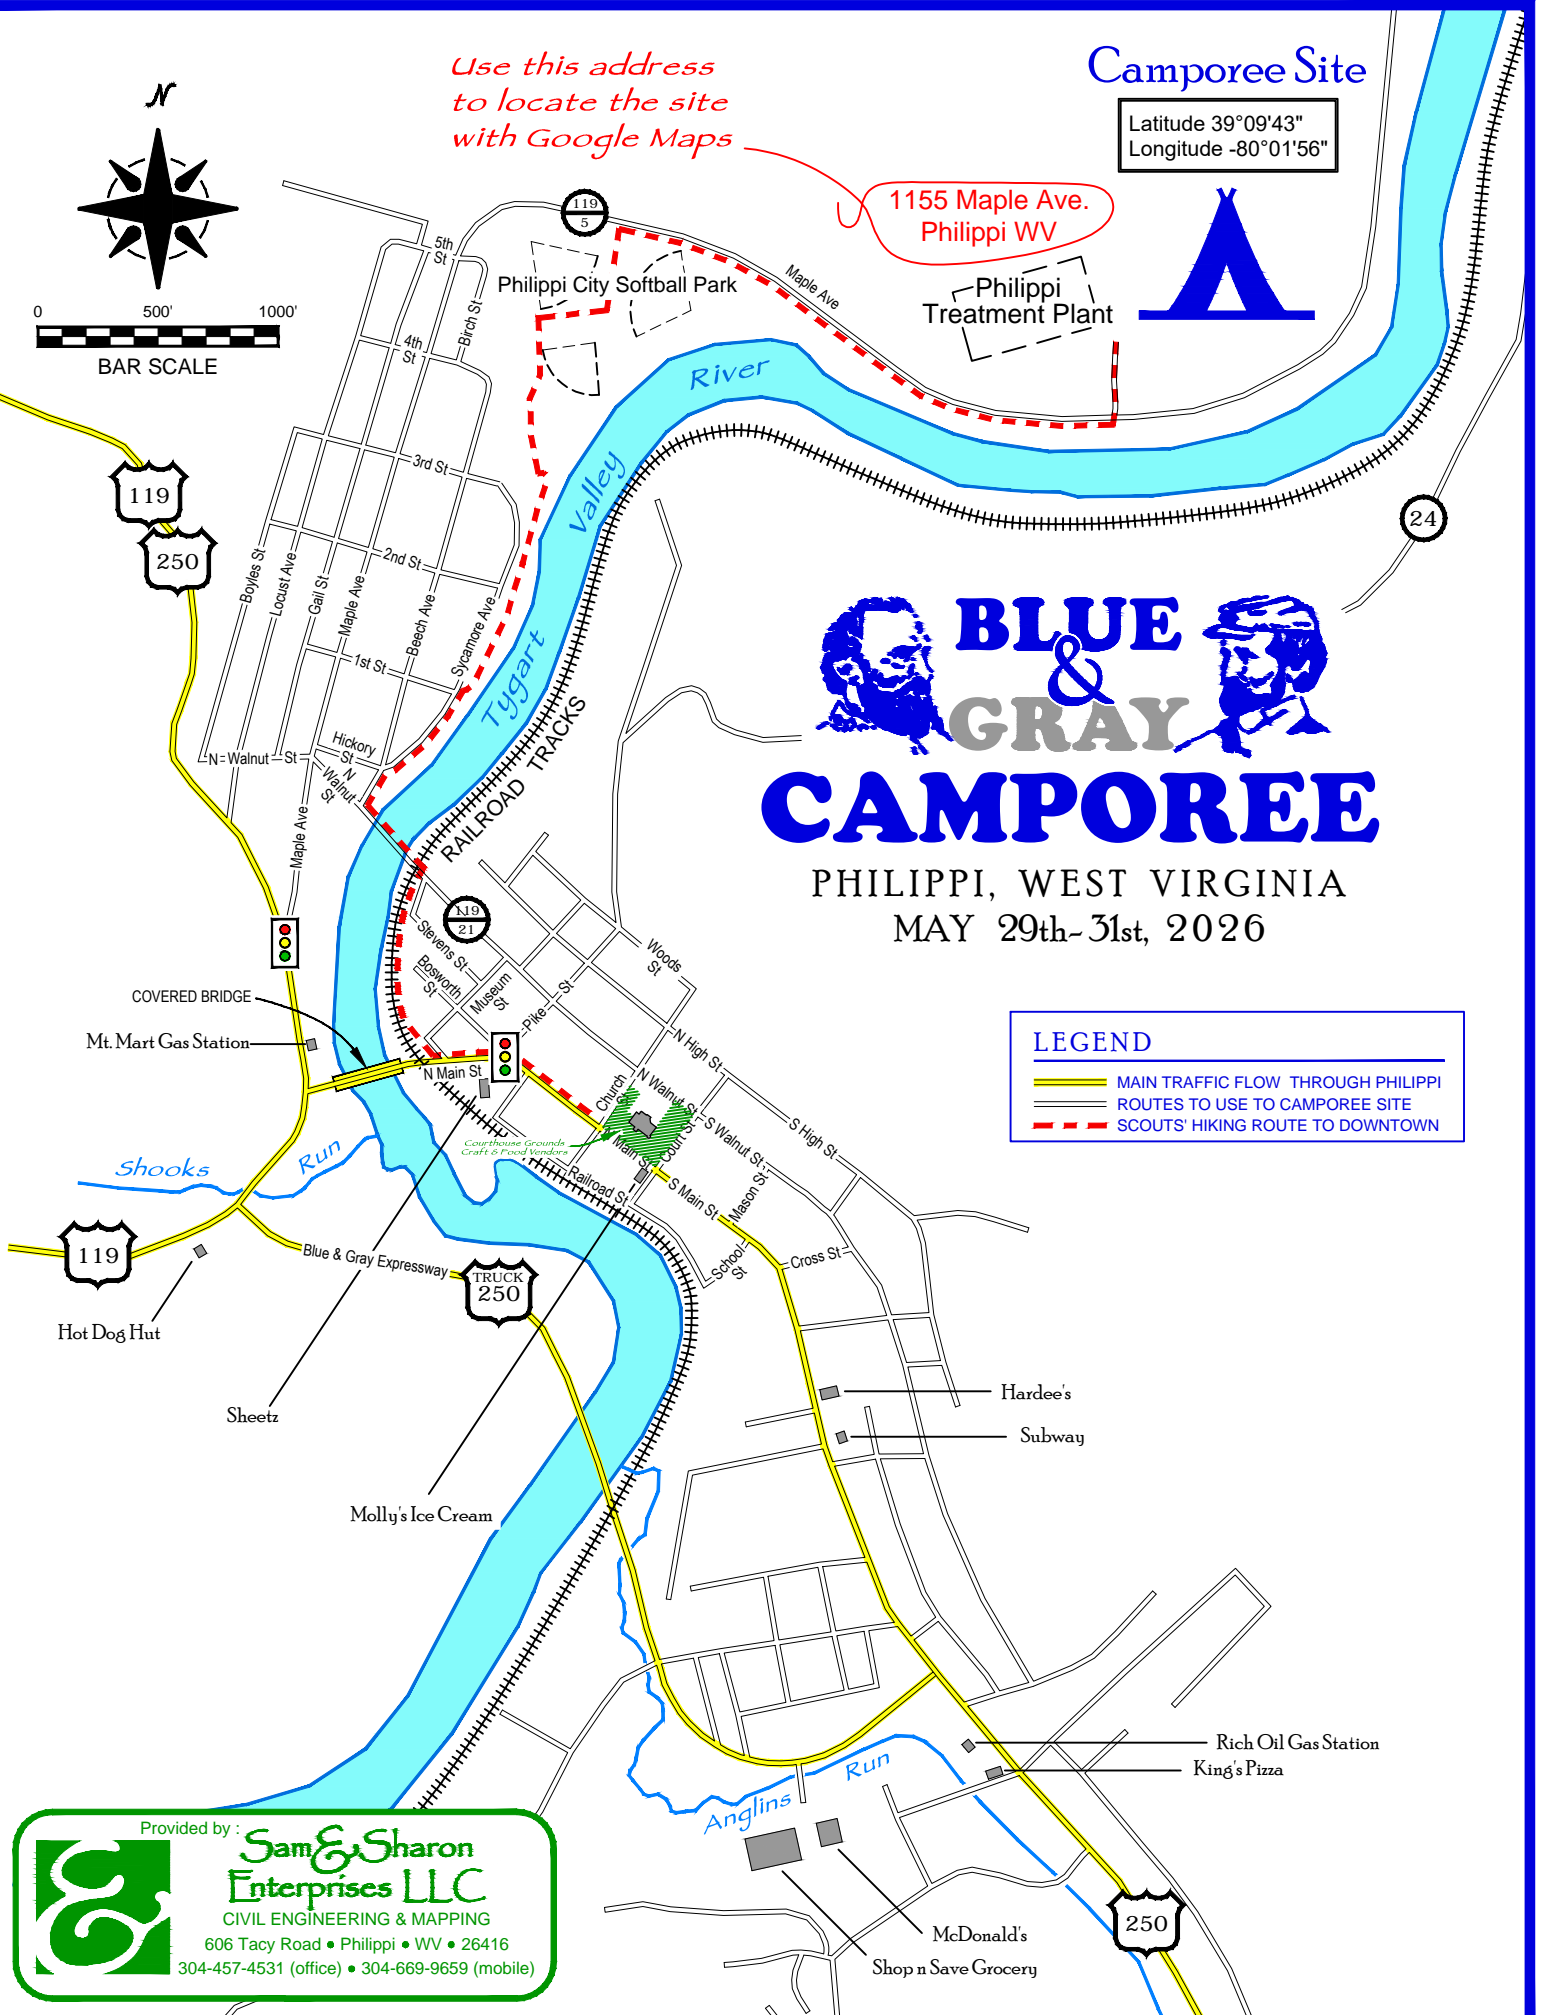

Use this address to locate the site with Google Maps

Camporee Site

Latitude 39°09'43"
Longitude -80°01'56"

1155 Maple Ave.
Philippi WV

Philippi Treatment Plant

Philippi City Softball Park

BLUE & GRAY CAMPOREE

PHILIPPI, WEST VIRGINIA
MAY 29th-31st, 2026

LEGEND

- MAIN TRAFFIC FLOW THROUGH PHILIPPI
- ROUTES TO USE TO CAMPOREE SITE
- SCOUTS' HIKING ROUTE TO DOWNTOWN

Provided by :

Sam & Sharon Enterprises LLC

CIVIL ENGINEERING & MAPPING