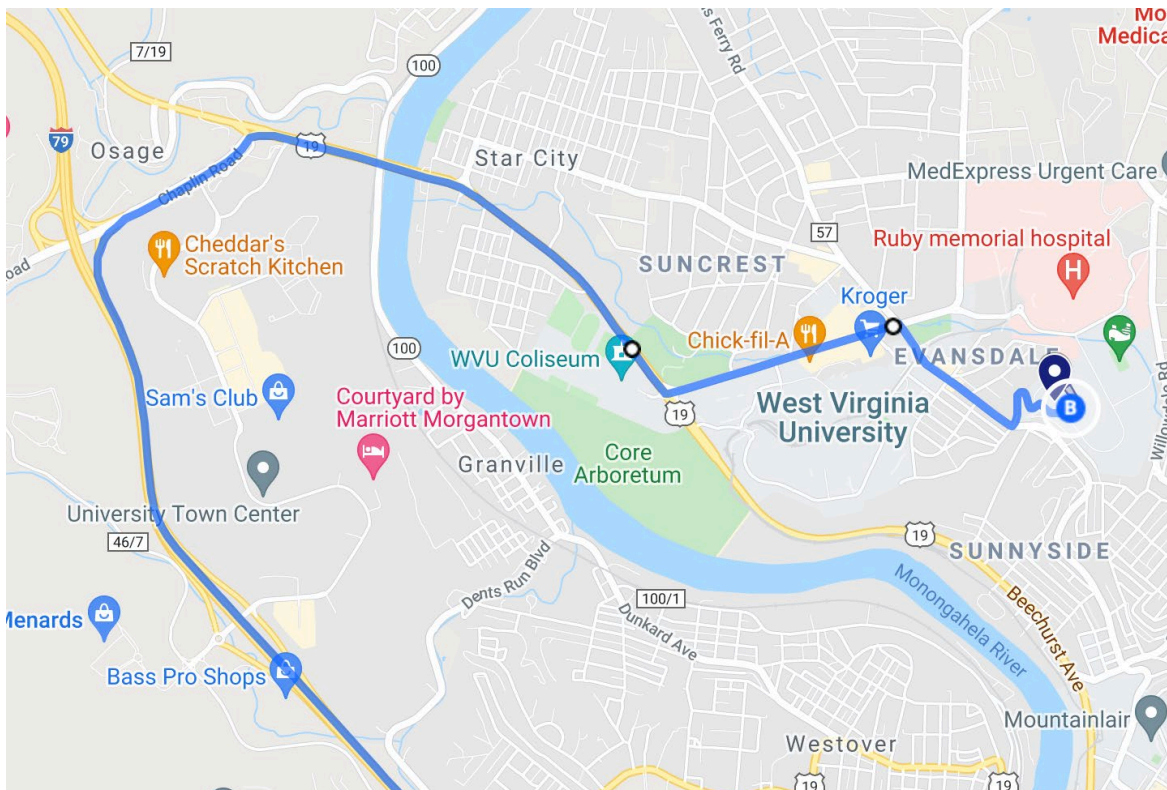

Directions to the WVU College of Law

[101 Law School Dr, Morgantown, WV 26506](https://www.wvu.edu/college-of-law/101-law-school-dr-morgantown-wv-26506)

Directions from I-79

Figure 1: Map overview

1. Take **exit 155 to Star City/West Virginia University**
2. If coming from **I-79 North**, turn **right** off of the exit ramp; if coming **from I-79 South**, turn **left** of the exit ramp
3. Continue on road, which becomes Rt. 7 East. Continue **straight** through next two traffic lights. Merge into left lane.
4. Turn **left** at the third traffic light onto **705 East (Patteson Drive)**. The WVU Coliseum will be on your right.
5. Merge into the right-hand lane. At second red light, turn **right** onto **University Ave**.
6. Go approximately 0.4 miles on **University Avenue** and the Law Center entrance is on the **left**.
7. Follow the signs to **parking lot 42**

8. Once parked, follow MBU @ WVU signs to College of Law Main Entrance

Figure 2: Map showing steps 1-4

Figure 3: Maps showing steps 4-8

Figure 4: WVU College of Law Main Entrance

Directions from I-68

Figure 5: Map overview

1. Travel Interstate 68 West until I-68 ends at mile marker 0; Exit onto I-79 North toward Washington, PA.
2. Take **exit 155** to **Star City/West Virginia University**
3. Turn **right** off of the exit ramp
4. Continue on road, which becomes Rt. 7 East. Continue **straight** through next two traffic lights. Merge into left lane.
5. Turn **left** at the third traffic light onto **705 East (Patteson Drive)**. The WVU Coliseum will be on your right.
6. Merge into the right-hand lane. At second red light, turn **right** onto **University Ave**.
7. Go approximately 0.4 miles on **University Avenue** and the Law Center entrance is on the **left**.
8. Follow the signs to **parking lot 42**

9. Once parked, follow MBU @ WVU signs to College of Law Main Entrance

Figure 6: Map showing step 1

Figure 7: Map showing steps 2-8

Figure 8: WVU College of Law Main Entrance