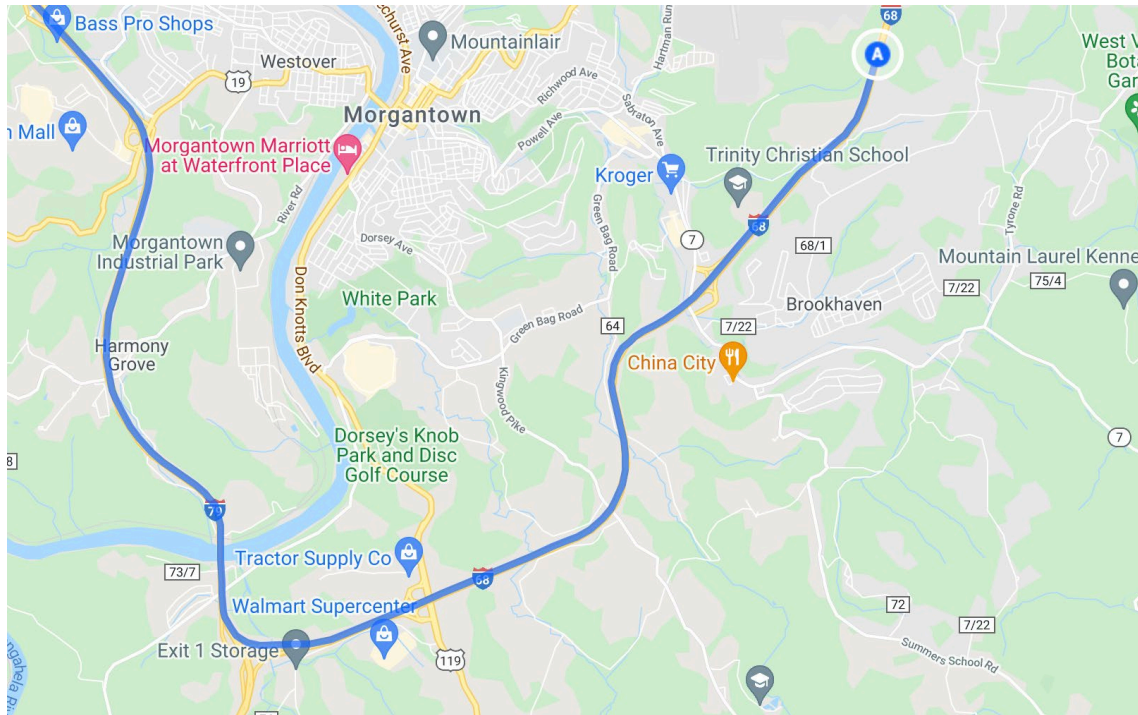

Directions to the WVU College of Law

[101 Law School Dr, Morgantown, WV 26506](https://www.wvu.edu/college-of-law/101-law-school-dr-morgantown-wv-26506)

Directions from I-79

Figure 1: Map overview

1. Take **exit 155 to Star City/West Virginia University**
2. If coming from **I-79 North**, turn **right** off of the exit ramp; if coming **from I-79 South**, turn **left** of the exit ramp
3. Continue on road, which becomes Rt. 7 East. Continue **straight** through next two traffic lights. Merge into left lane.
4. Turn **left** at the third traffic light onto **705 East (Patteson Drive)**. The WVU Coliseum will be on your right.
5. Merge into the right-hand lane. At second red light, turn **right** onto **University Ave**.
6. Go approximately 0.4 miles on **University Avenue** and the Law Center entrance is on the **left**.
7. Follow the signs to **parking lot 42**

8. Once parked, follow MBU @ WVU signs to College of Law Main Entrance

Figure 2: Map showing steps 1-4

Figure 3: Maps showing steps 4-8

Figure 4: WVU College of Law Main Entrance

Directions from I-68

Figure 5: Map overview

1. Travel Interstate 68 West until I-68 ends at mile marker 0; Exit onto I-79 North toward Washington, PA.
2. Take **exit 155** to **Star City/West Virginia University**
3. Turn **right** off of the exit ramp
4. Continue on road, which becomes Rt. 7 East. Continue **straight** through next two traffic lights. Merge into left lane.
5. Turn **left** at the third traffic light onto **705 East (Patteson Drive)**. The WVU Coliseum will be on your right.
6. Merge into the right-hand lane. At second red light, turn **right** onto **University Ave**.
7. Go approximately 0.4 miles on **University Avenue** and the Law Center entrance is on the **left**.
8. Follow the signs to **parking lot 42**

9. Once parked, follow MBU @ WVU signs to College of Law Main Entrance

Figure 6: Map showing step 1

Figure 7: Map showing steps 2-8

Figure 8: WVU College of Law Main Entrance