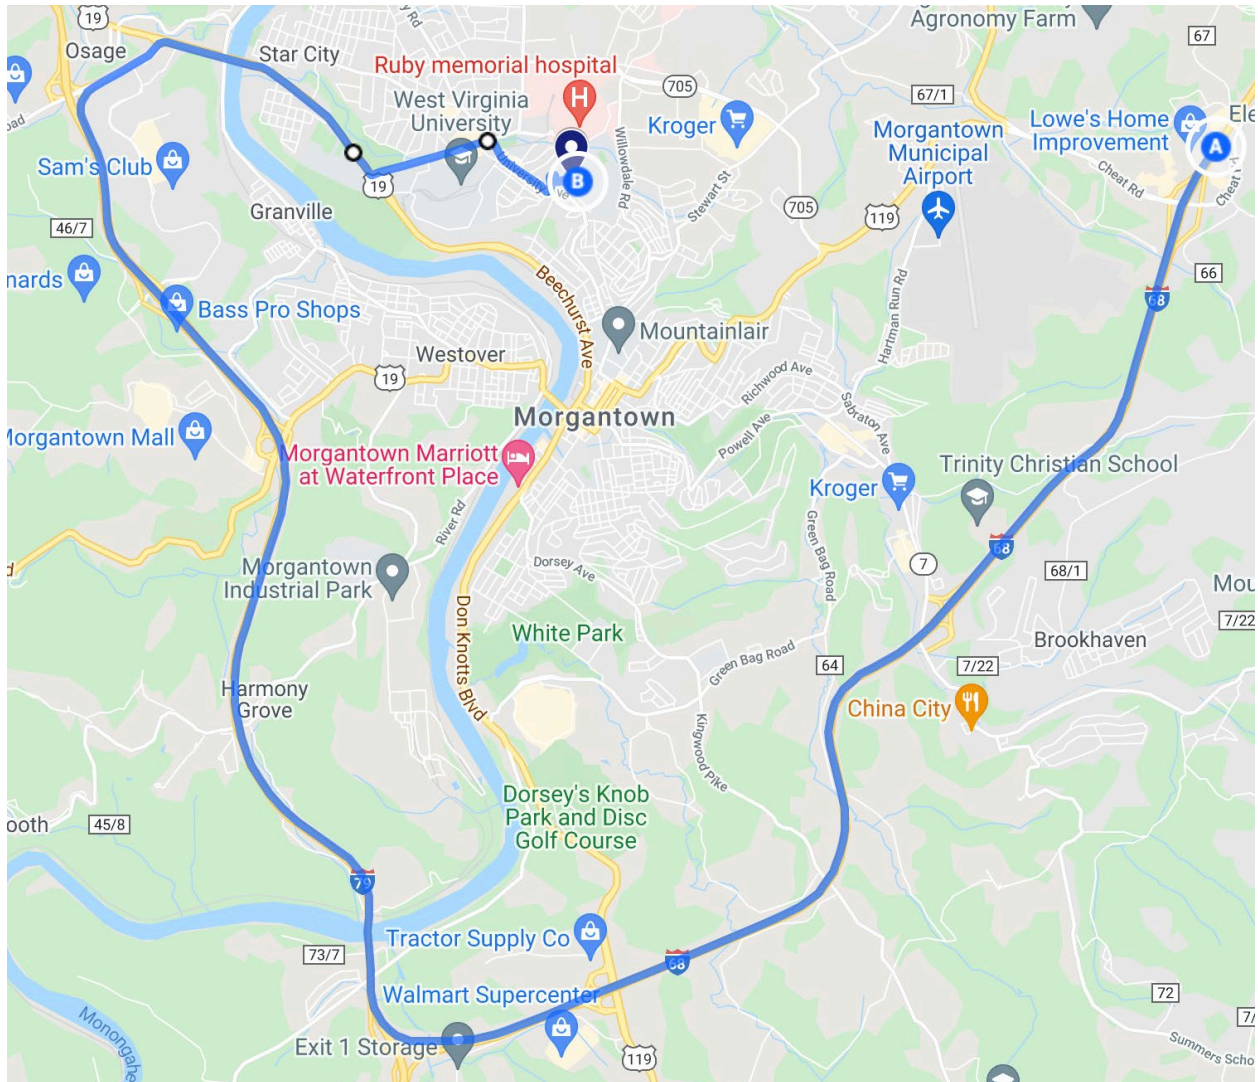

Directions to the WVU College of Law

[101 Law School Dr, Morgantown, WV 26506](https://www.wvu.edu/college-of-law/101-law-school-dr-morgantown-wv-26506)

Directions from I-79

Figure 1: Map overview

1. Take **exit 155 to Star City/West Virginia University**
2. If coming from **I-79 North**, turn **right** off of the exit ramp; if coming **from I-79 South**, turn **left** of the exit ramp
3. Continue on road, which becomes Rt. 7 East. Continue **straight** through next two traffic lights. Merge into left lane.
4. Turn **left** at the third traffic light onto **705 East (Patteson Drive)**. The WVU Coliseum will be on your right.
5. Merge into the right-hand lane. At second red light, turn **right** onto **University Ave**.
6. Go approximately 0.4 miles on **University Avenue** and the Law Center entrance is on the **left**.
7. Follow the signs to **parking lot 42**

8. Once parked, follow MBU @ WVU signs to College of Law Main Entrance

Figure 2: Map showing steps 1-4

Figure 3: Maps showing steps 4-8

Figure 4: WVU College of Law Main Entrance

Directions from I-68

Figure 5: Map overview

1. Travel Interstate 68 West until I-68 ends at mile marker 0; Exit onto I-79 North toward Washington, PA.
2. Take **exit 155** to **Star City/West Virginia University**
3. Turn **right** off of the exit ramp
4. Continue on road, which becomes Rt. 7 East. Continue **straight** through next two traffic lights. Merge into left lane.
5. Turn **left** at the third traffic light onto **705 East (Patteson Drive)**. The WVU Coliseum will be on your right.
6. Merge into the right-hand lane. At second red light, turn **right** onto **University Ave**.
7. Go approximately 0.4 miles on **University Avenue** and the Law Center entrance is on the **left**.
8. Follow the signs to **parking lot 42**

9. Once parked, follow MBU @ WVU signs to College of Law Main Entrance

Figure 6: Map showing step 1

Figure 7: Map showing steps 2-8

Figure 8: WVU College of Law Main Entrance