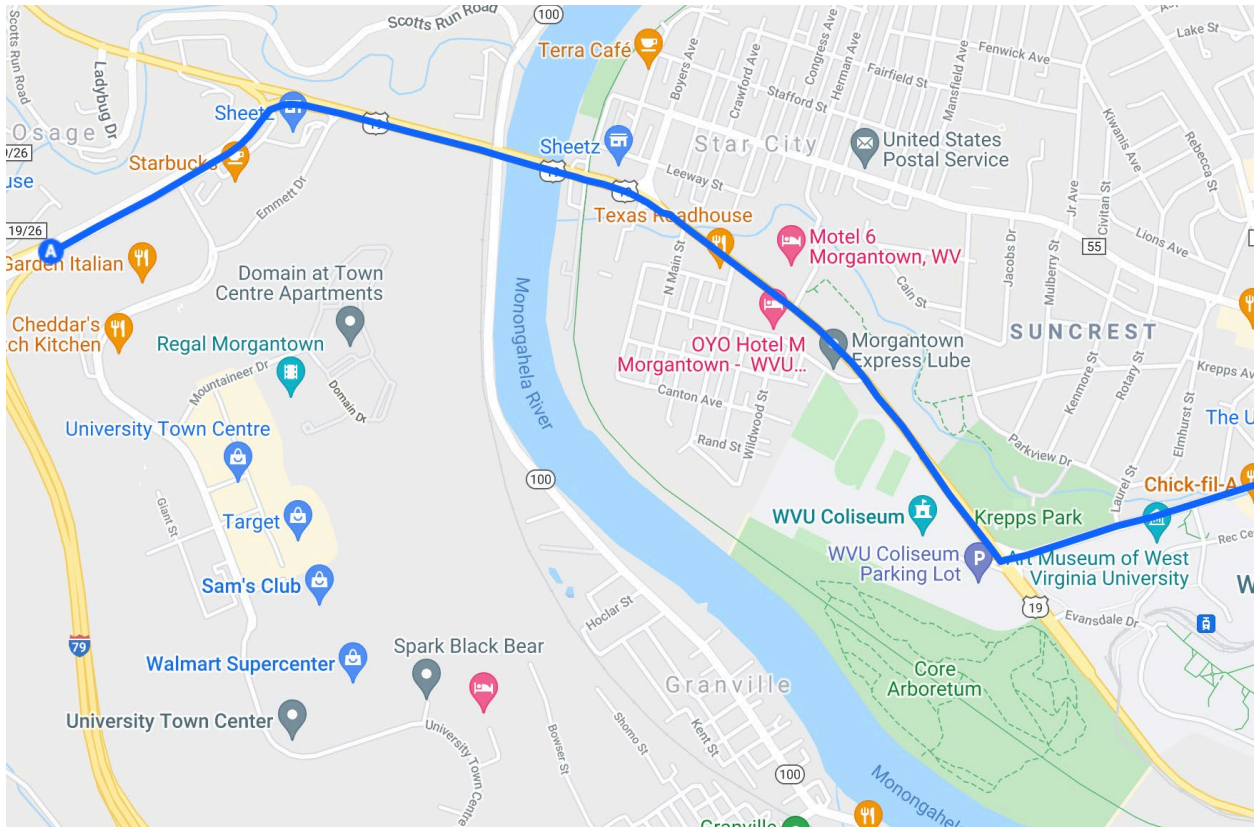

Directions to the WVU College of Law

[101 Law School Dr, Morgantown, WV 26506](https://www.wvu.edu/college-of-law/101-law-school-dr-morgantown-wv-26506)

Directions from I-79

Figure 1: Map overview

1. Take **exit 155 to Star City/West Virginia University**
2. If coming from **I-79 North**, turn **right** off of the exit ramp; if coming **from I-79 South**, turn **left** of the exit ramp
3. Continue on road, which becomes Rt. 7 East. Continue **straight** through next two traffic lights. Merge into left lane.
4. Turn **left** at the third traffic light onto **705 East (Patteson Drive)**. The WVU Coliseum will be on your right.
5. Merge into the right-hand lane. At second red light, turn **right** onto **University Ave**.
6. Go approximately 0.4 miles on **University Avenue** and the Law Center entrance is on the **left**.
7. Follow the signs to **parking lot 42**

8. Once parked, follow MBU @ WVU signs to College of Law Main Entrance

Figure 2: Map showing steps 1-4

Figure 3: Maps showing steps 4-8

Figure 4: WVU College of Law Main Entrance

Directions from I-68

Figure 5: Map overview

1. Travel Interstate 68 West until I-68 ends at mile marker 0; Exit onto I-79 North toward Washington, PA.
2. Take **exit 155** to **Star City/West Virginia University**
3. Turn **right** off of the exit ramp
4. Continue on road, which becomes Rt. 7 East. Continue **straight** through next two traffic lights. Merge into left lane.
5. Turn **left** at the third traffic light onto **705 East (Patteson Drive)**. The WVU Coliseum will be on your right.
6. Merge into the right-hand lane. At second red light, turn **right** onto **University Ave**.
7. Go approximately 0.4 miles on **University Avenue** and the Law Center entrance is on the **left**.
8. Follow the signs to **parking lot 42**

9. Once parked, follow MBU @ WVU signs to College of Law Main Entrance

Figure 6: Map showing step 1

Figure 7: Map showing steps 2-8

Figure 8: WVU College of Law Main Entrance