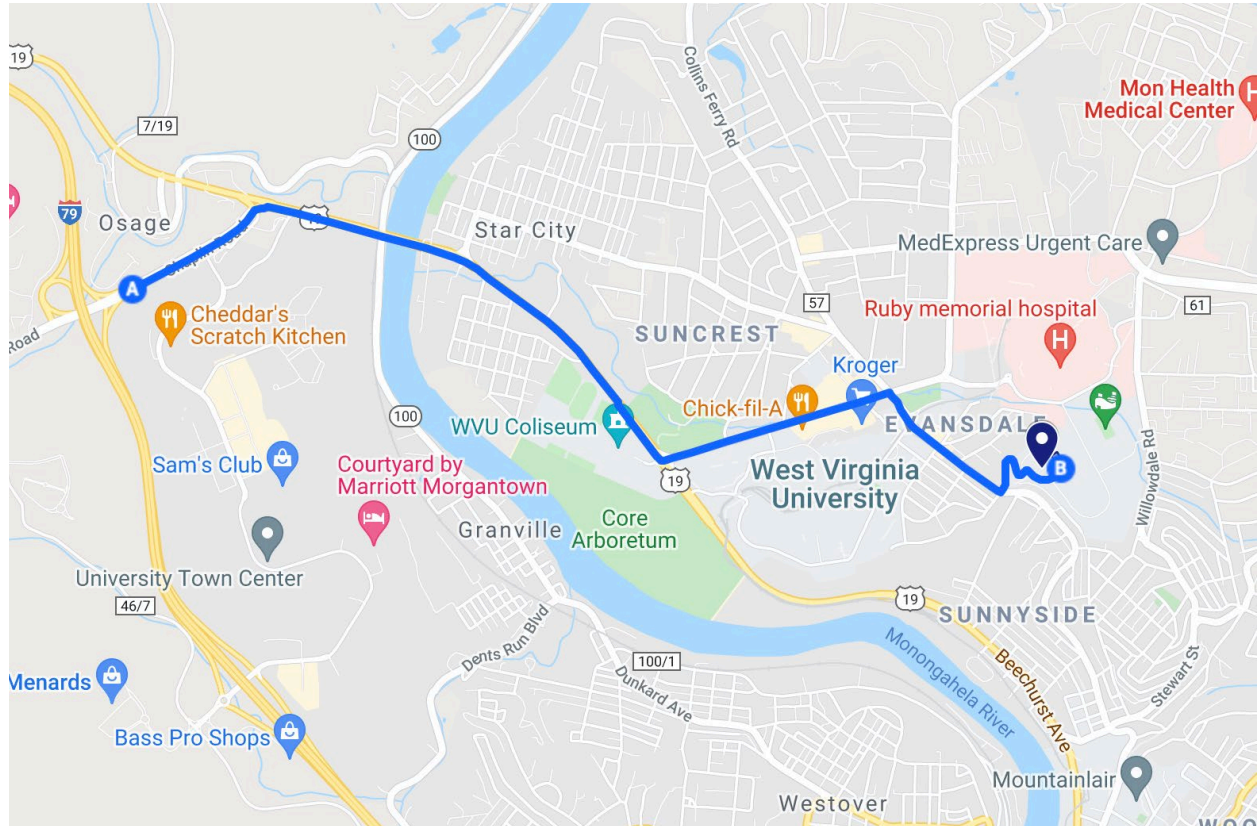

Directions to the WVU College of Law

[101 Law School Dr, Morgantown, WV 26506](https://www.wvu.edu/college-of-law/101-law-school-dr-morgantown-wv-26506)

Directions from I-79

Figure 1: Map overview

1. Take **exit 155 to Star City/West Virginia University**
2. If coming from **I-79 North**, turn **right** off of the exit ramp; if coming **from I-79 South**, turn **left** of the exit ramp
3. Continue on road, which becomes Rt. 7 East. Continue **straight** through next two traffic lights. Merge into left lane.
4. Turn **left** at the third traffic light onto **705 East (Patteson Drive)**. The WVU Coliseum will be on your right.
5. Merge into the right-hand lane. At second red light, turn **right** onto **University Ave**.
6. Go approximately 0.4 miles on **University Avenue** and the Law Center entrance is on the **left**.
7. Follow the signs to **parking lot 42**

8. Once parked, follow MBU @ WVU signs to College of Law Main Entrance

Figure 2: Map showing steps 1-4

Figure 3: Maps showing steps 4-8

Figure 4: WVU College of Law Main Entrance

Directions from I-68

Figure 5: Map overview

1. Travel Interstate 68 West until I-68 ends at mile marker 0; Exit onto I-79 North toward Washington, PA.
2. Take **exit 155** to **Star City/West Virginia University**
3. Turn **right** off of the exit ramp
4. Continue on road, which becomes Rt. 7 East. Continue **straight** through next two traffic lights. Merge into left lane.
5. Turn **left** at the third traffic light onto **705 East (Patteson Drive)**. The WVU Coliseum will be on your right.
6. Merge into the right-hand lane. At second red light, turn **right** onto **University Ave**.
7. Go approximately 0.4 miles on **University Avenue** and the Law Center entrance is on the **left**.
8. Follow the signs to **parking lot 42**

9. Once parked, follow MBU @ WVU signs to College of Law Main Entrance

Figure 6: Map showing step 1

Figure 7: Map showing steps 2-8

Figure 8: WVU College of Law Main Entrance