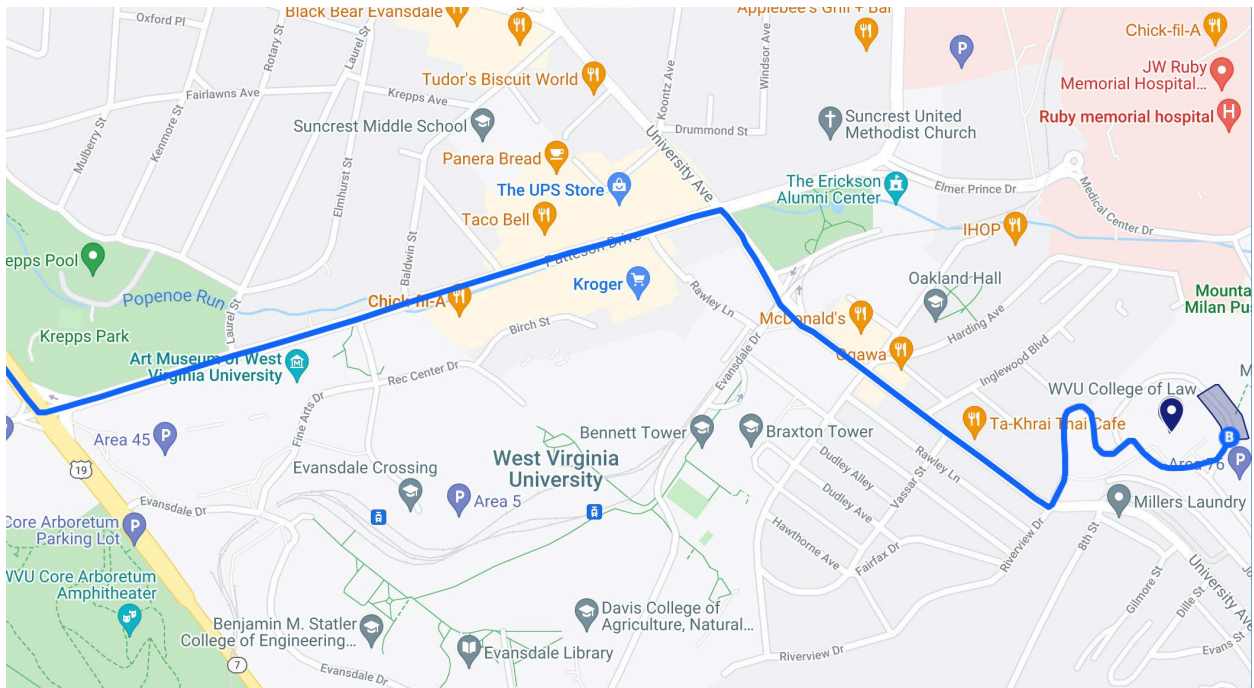

Directions to the WVU College of Law

[101 Law School Dr, Morgantown, WV 26506](https://www.wvu.edu/college-of-law/101-law-school-dr-morgantown-wv-26506)

Directions from I-79

Figure 1: Map overview

1. Take **exit 155 to Star City/West Virginia University**
2. If coming from **I-79 North**, turn **right** off of the exit ramp; if coming **from I-79 South**, turn **left** of the exit ramp
3. Continue on road, which becomes Rt. 7 East. Continue **straight** through next two traffic lights. Merge into left lane.
4. Turn **left** at the third traffic light onto **705 East (Patteson Drive)**. The WVU Coliseum will be on your right.
5. Merge into the right-hand lane. At second red light, turn **right** onto **University Ave**.
6. Go approximately 0.4 miles on **University Avenue** and the Law Center entrance is on the **left**.
7. Follow the signs to **parking lot 42**

8. Once parked, follow MBU @ WVU signs to College of Law Main Entrance

Figure 2: Map showing steps 1-4

Figure 3: Maps showing steps 4-8

Figure 4: WVU College of Law Main Entrance

Directions from I-68

Figure 5: Map overview

1. Travel Interstate 68 West until I-68 ends at mile marker 0; Exit onto I-79 North toward Washington, PA.
2. Take **exit 155** to **Star City/West Virginia University**
3. Turn **right** off of the exit ramp
4. Continue on road, which becomes Rt. 7 East. Continue **straight** through next two traffic lights. Merge into left lane.
5. Turn **left** at the third traffic light onto **705 East (Patteson Drive)**. The WVU Coliseum will be on your right.
6. Merge into the right-hand lane. At second red light, turn **right** onto **University Ave**.
7. Go approximately 0.4 miles on **University Avenue** and the Law Center entrance is on the **left**.
8. Follow the signs to **parking lot 42**

9. Once parked, follow MBU @ WVU signs to College of Law Main Entrance

Figure 6: Map showing step 1

Figure 7: Map showing steps 2-8

Figure 8: WVU College of Law Main Entrance