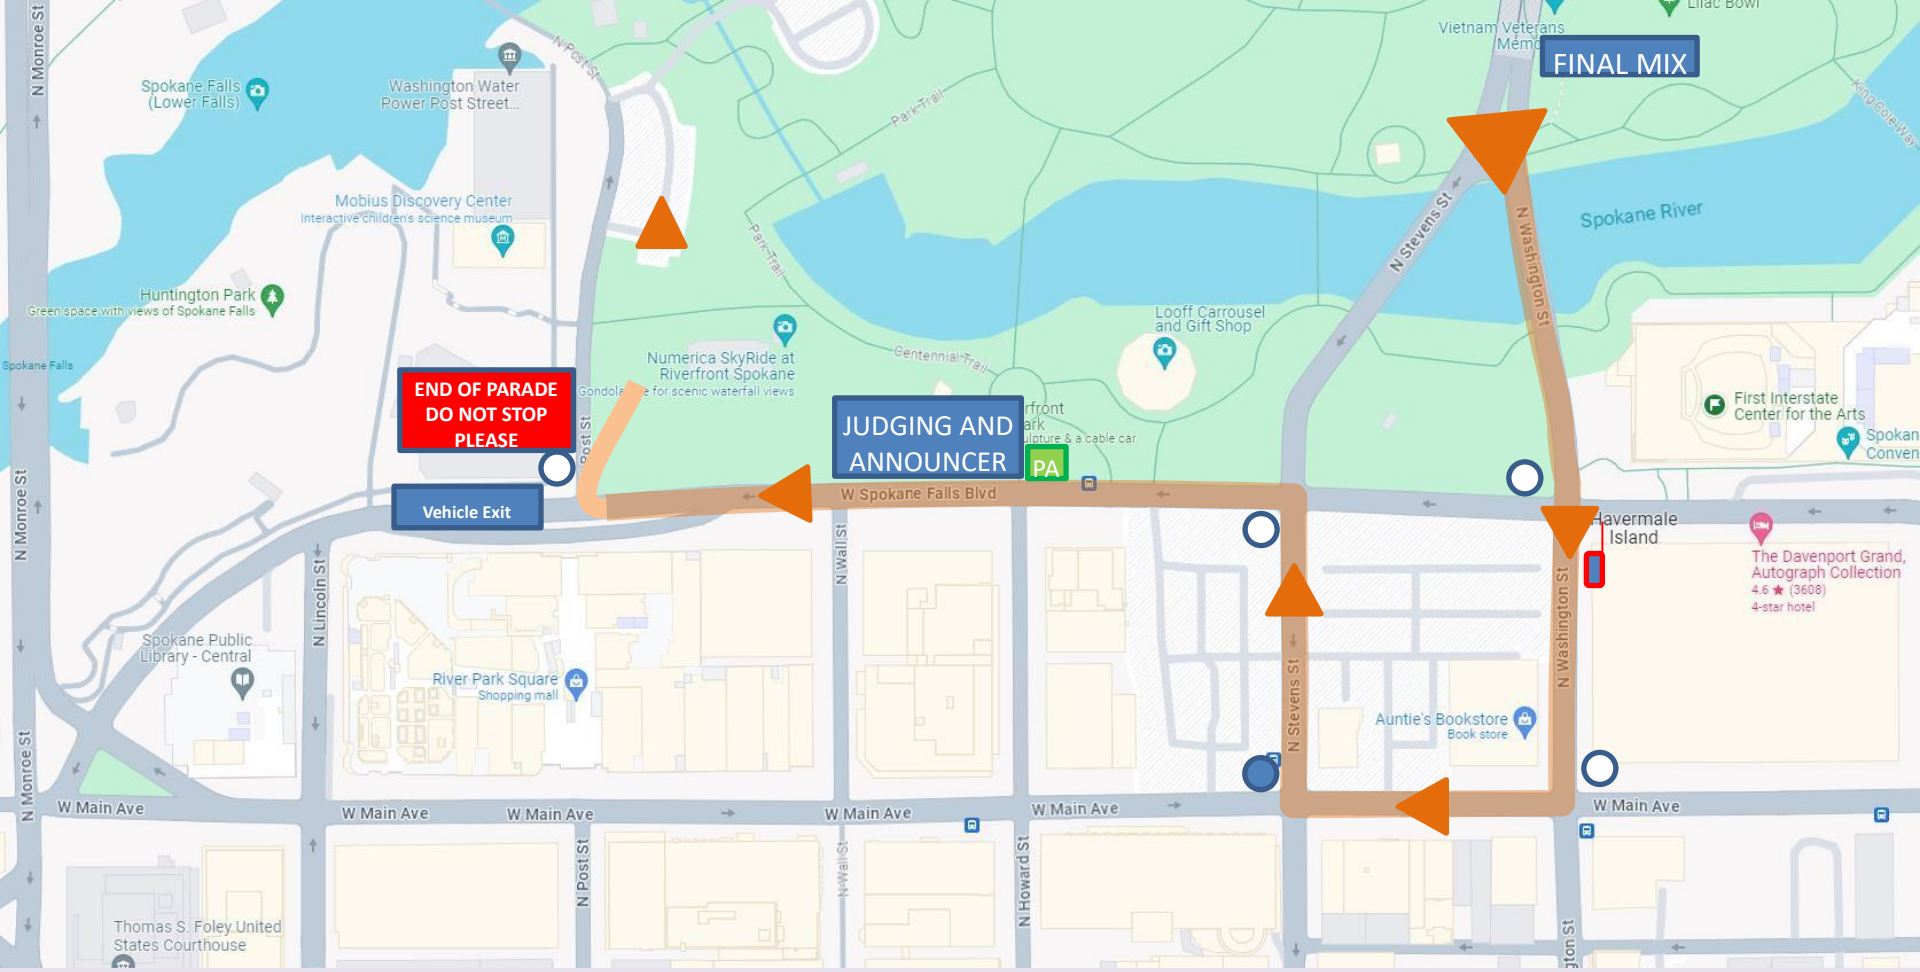

Jr. Lilac Parade Krewe Map – STAGING AREA, May 09, 2026

● AHA Porta-Potty ○ Porta-Potty 📶 Radio Operator

- AHA Porta-Potty
- Porta-Potty
- Public Address
- Radio Operator

Jr. Lilac Parade Krewe Map - PARADE ROUTE -