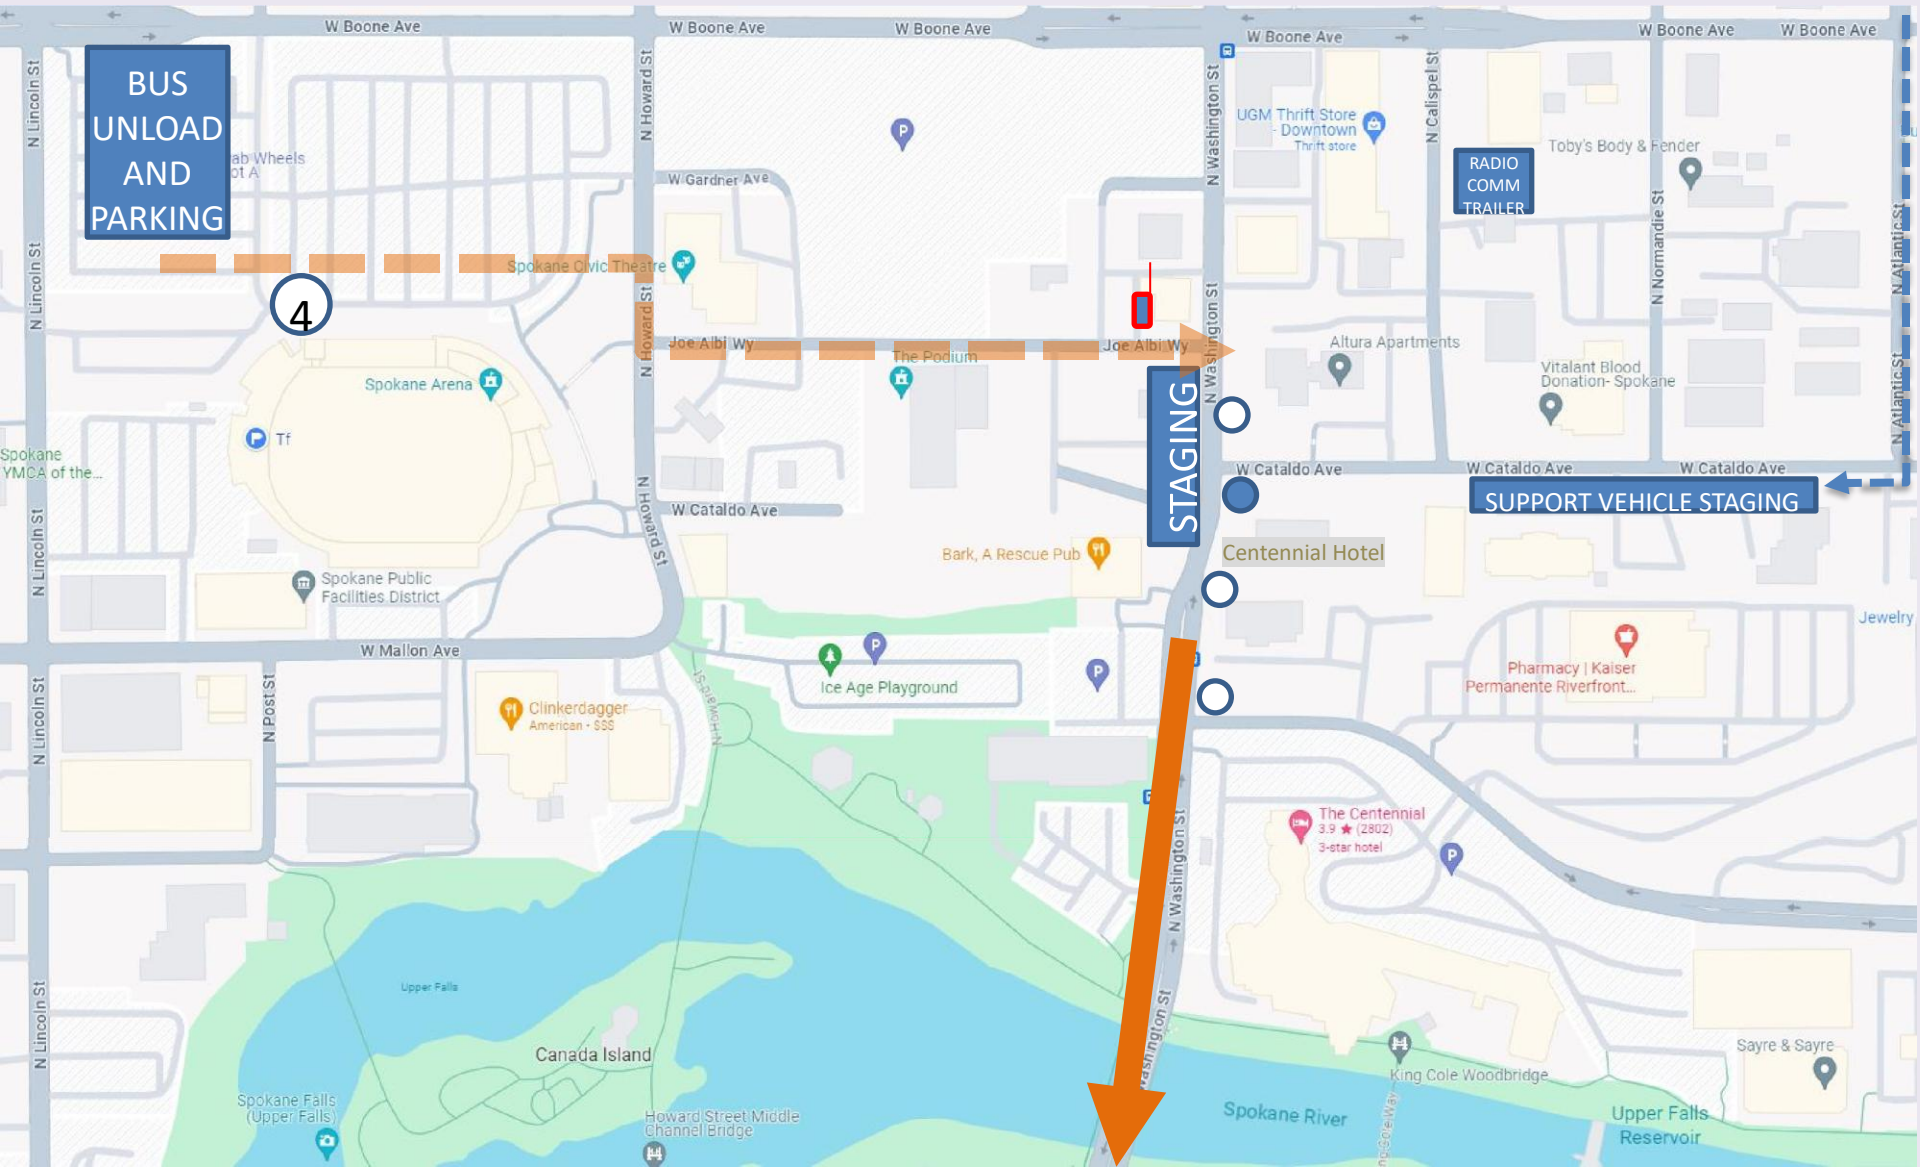

Jr. Lilac Parade Krewe Map – STAGING AREA, May 09, 2026

● AHA Porta-Potty ○ Porta-Potty 📶 Radio Operator

- AHA Porta-Potty
- Porta-Potty
- Public Address
- Radio Operator

Jr. Lilac Parade Krewe Map - PARADE ROUTE -