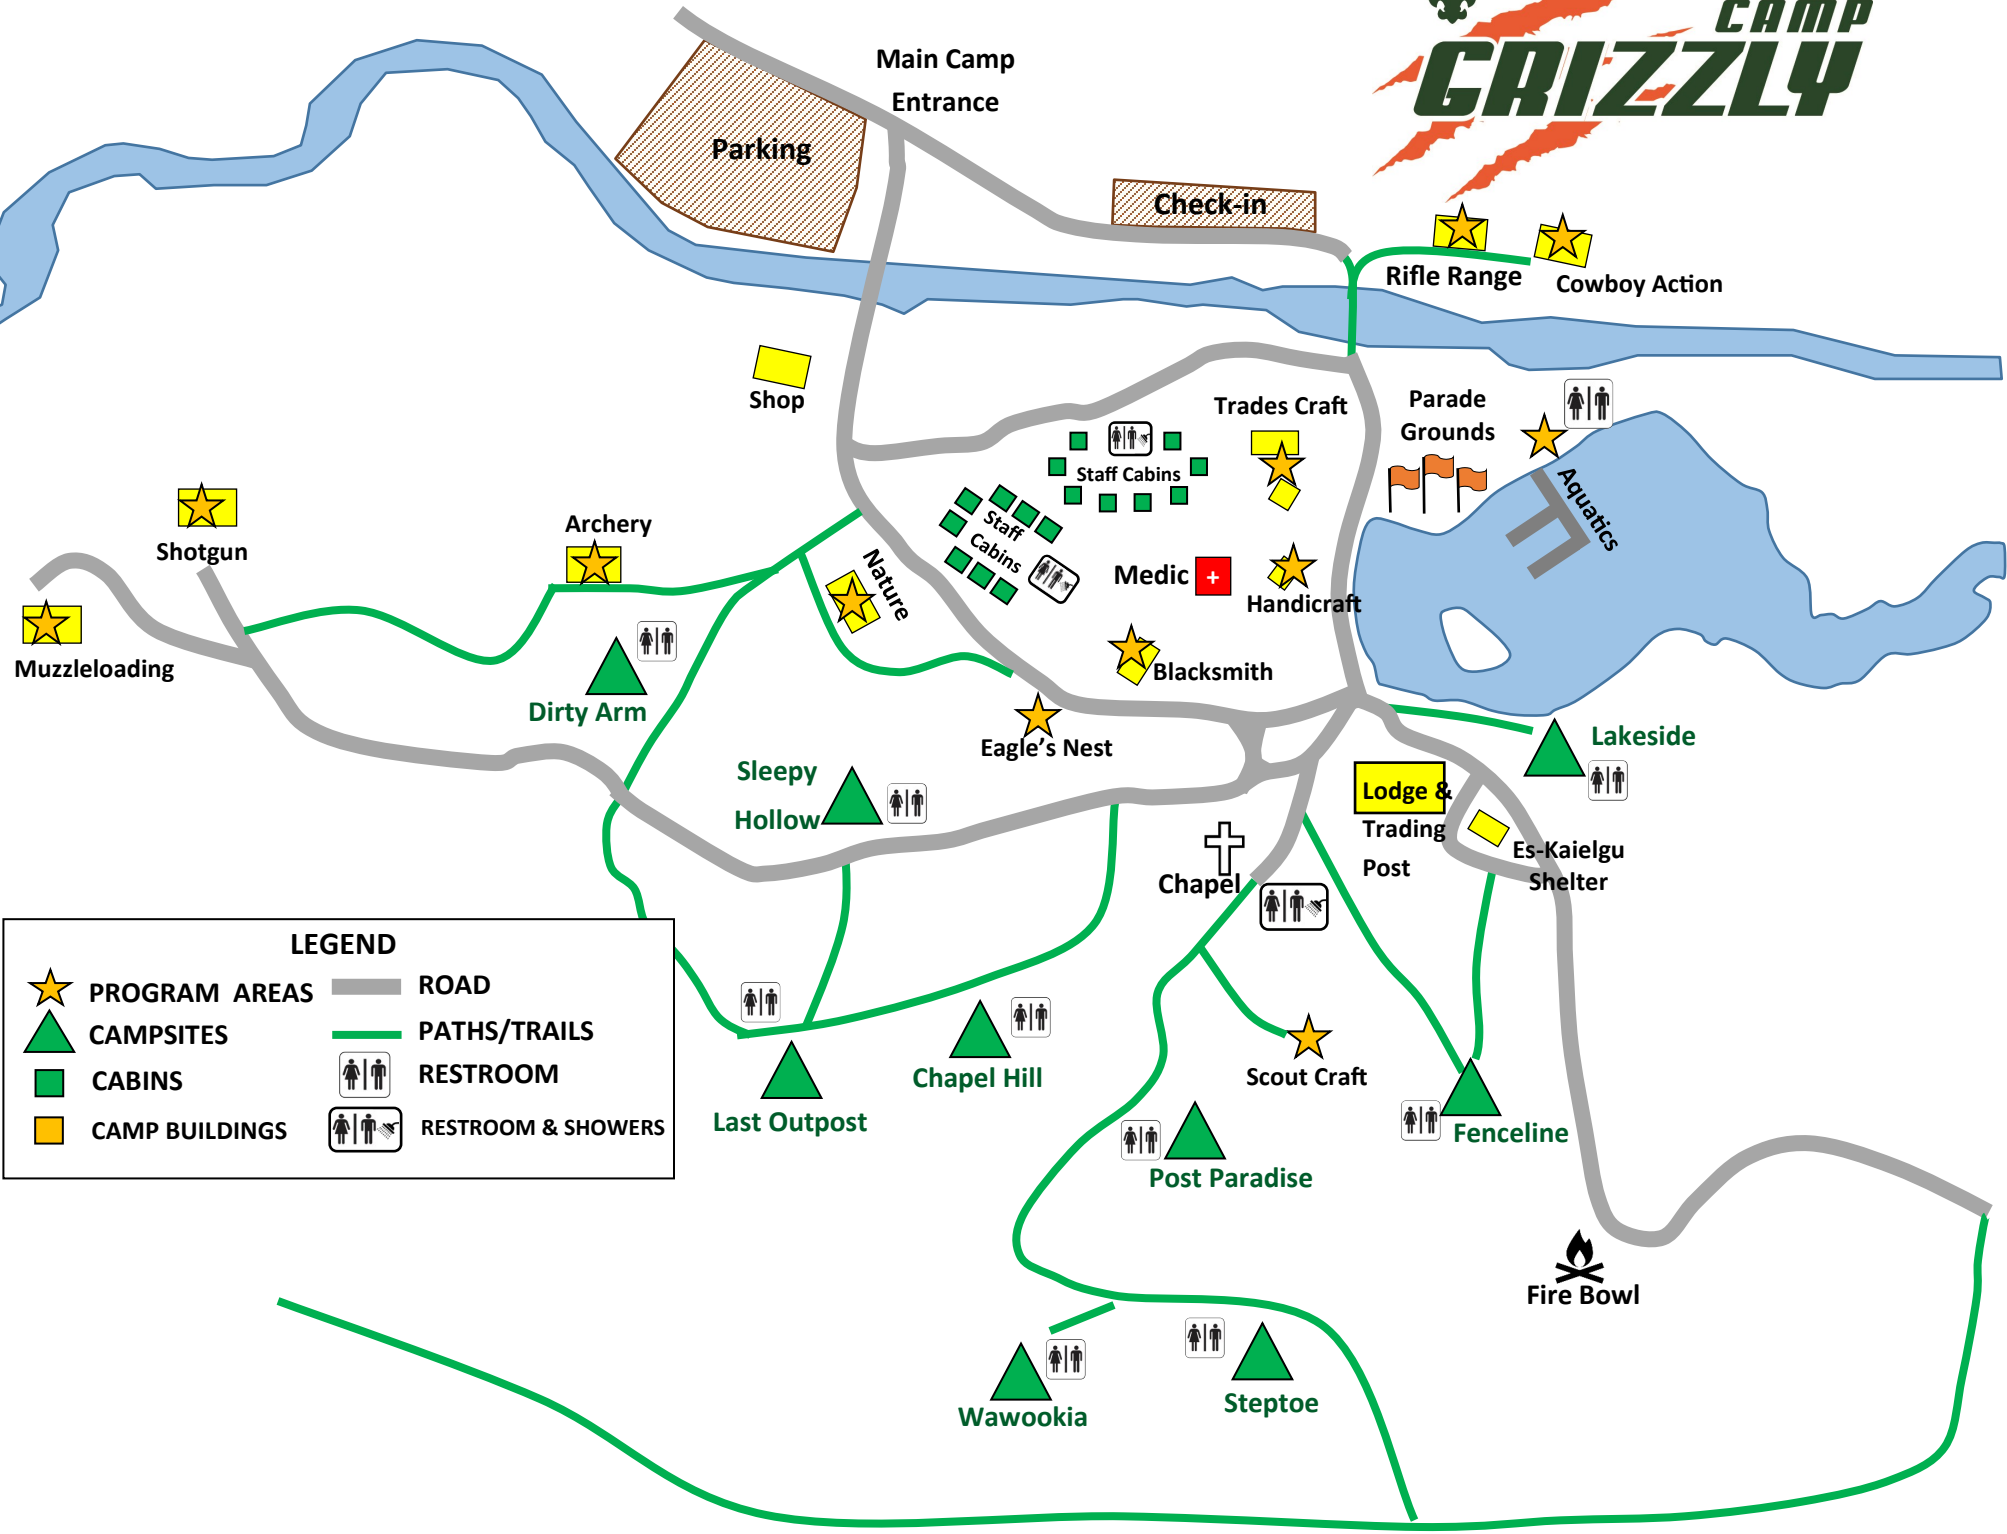

# CAMP GRIZZLY

**LEGEND**

 PROGRAM AREAS	 ROAD
 CAMPSITES	 PATHS/TRAILS
 CABINS	 RESTROOM
 CAMP BUILDINGS	 RESTROOM & SHOWERS