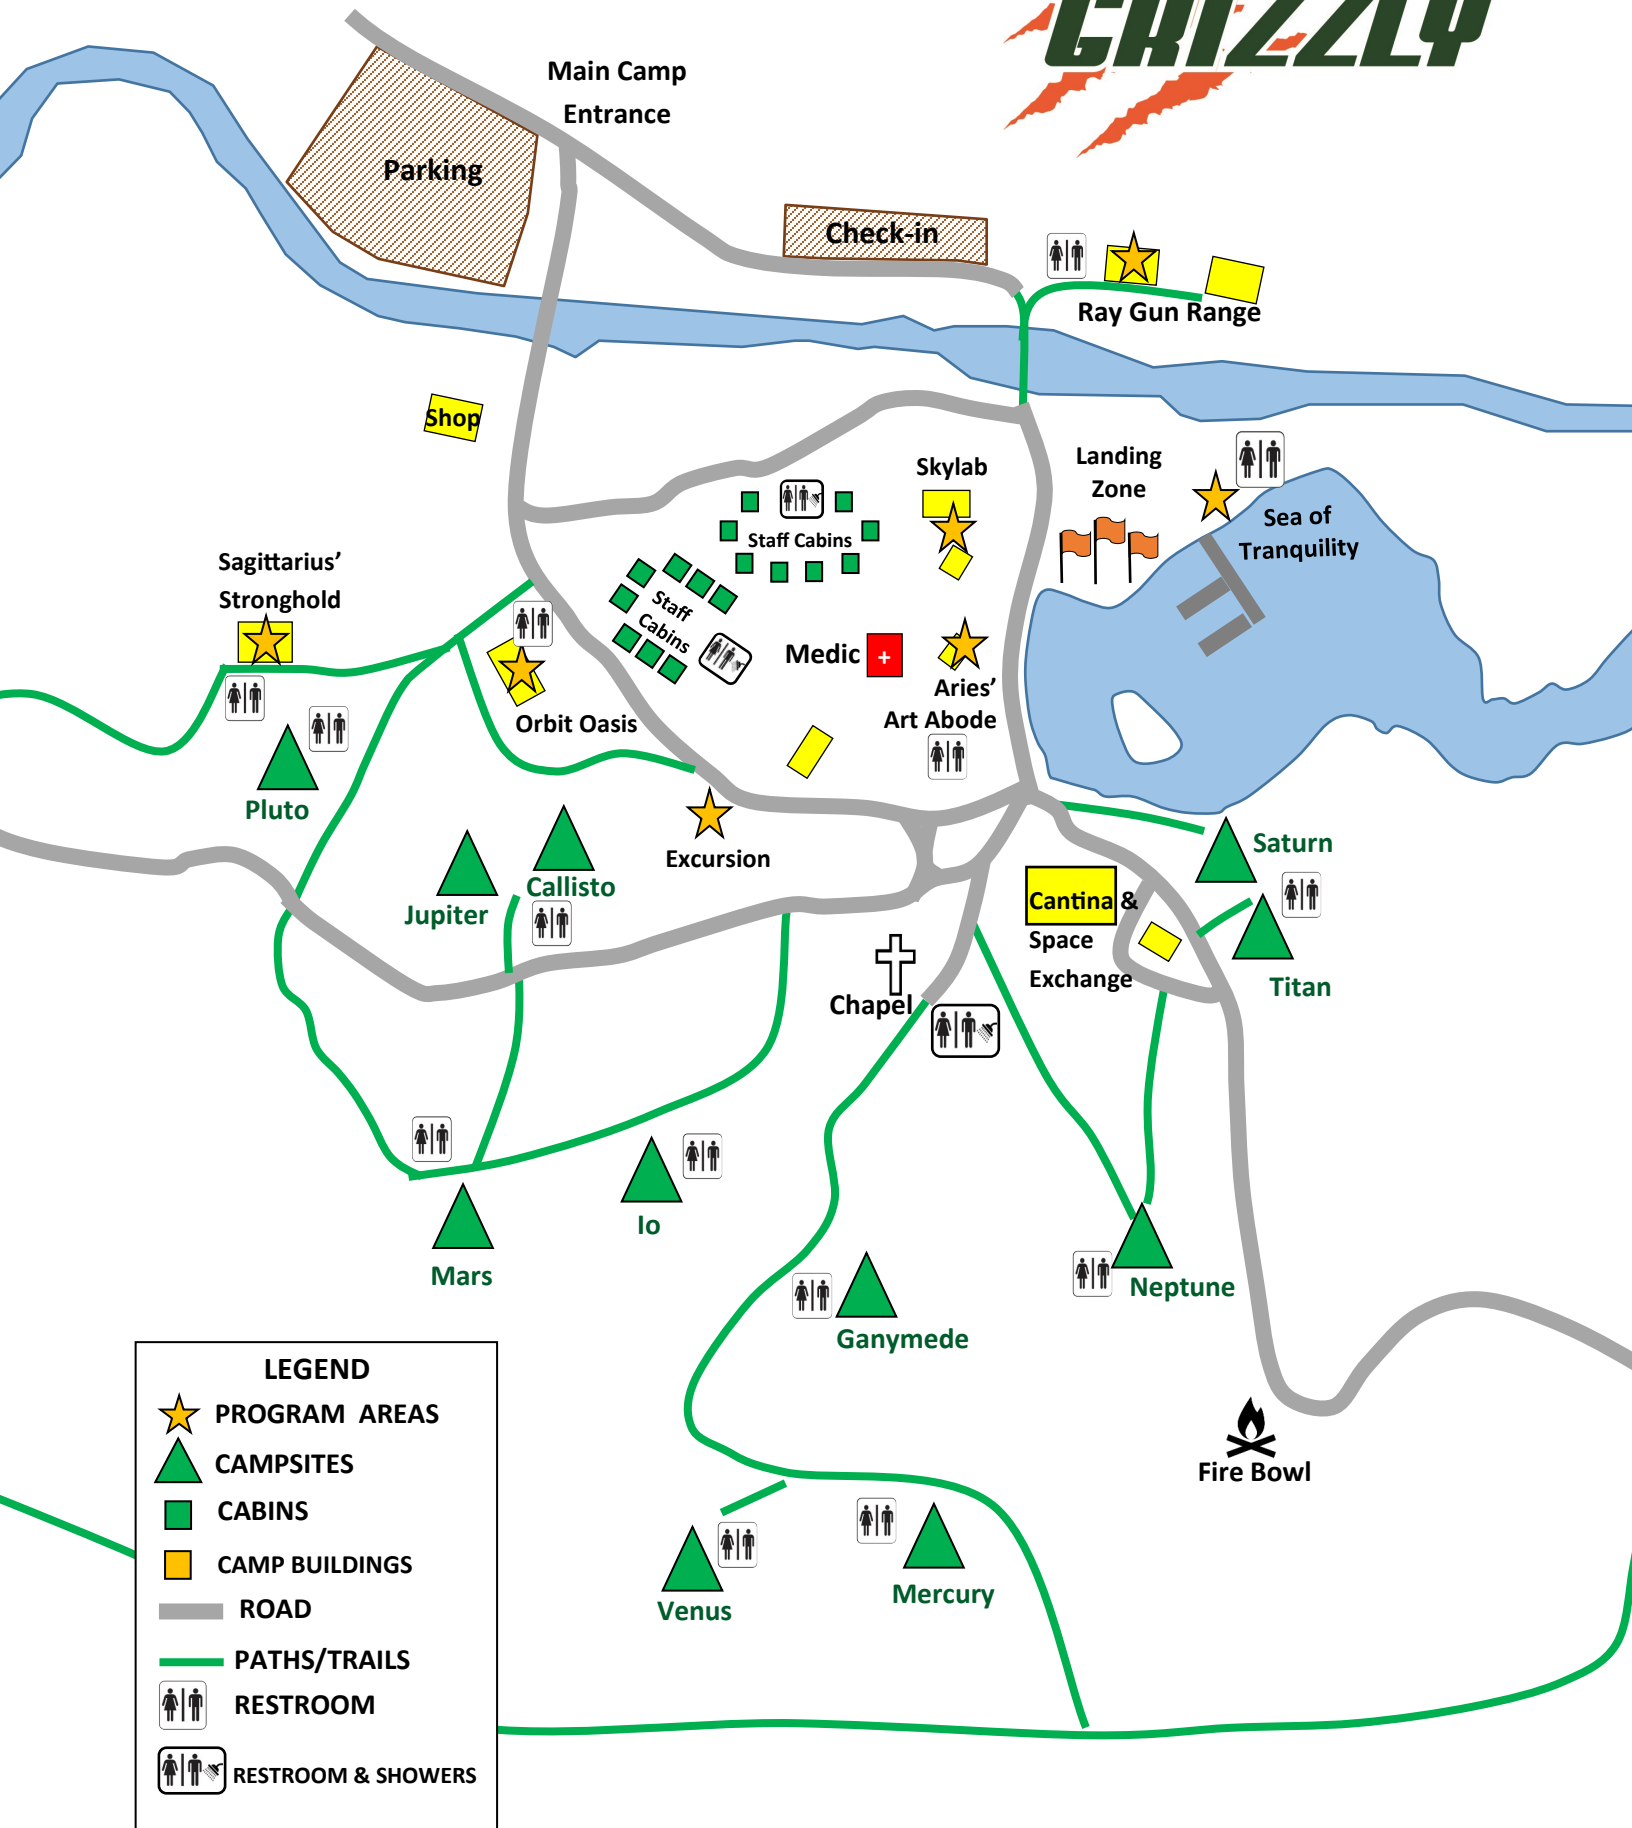

CAMP GRIZZLY

LEGEND

-  PROGRAM AREAS
-  CAMPSITES
-  CABINS
-  CAMP BUILDINGS
-  ROAD
-  PATHS/TRAILS
-  RESTROOM
-  RESTROOM & SHOWERS