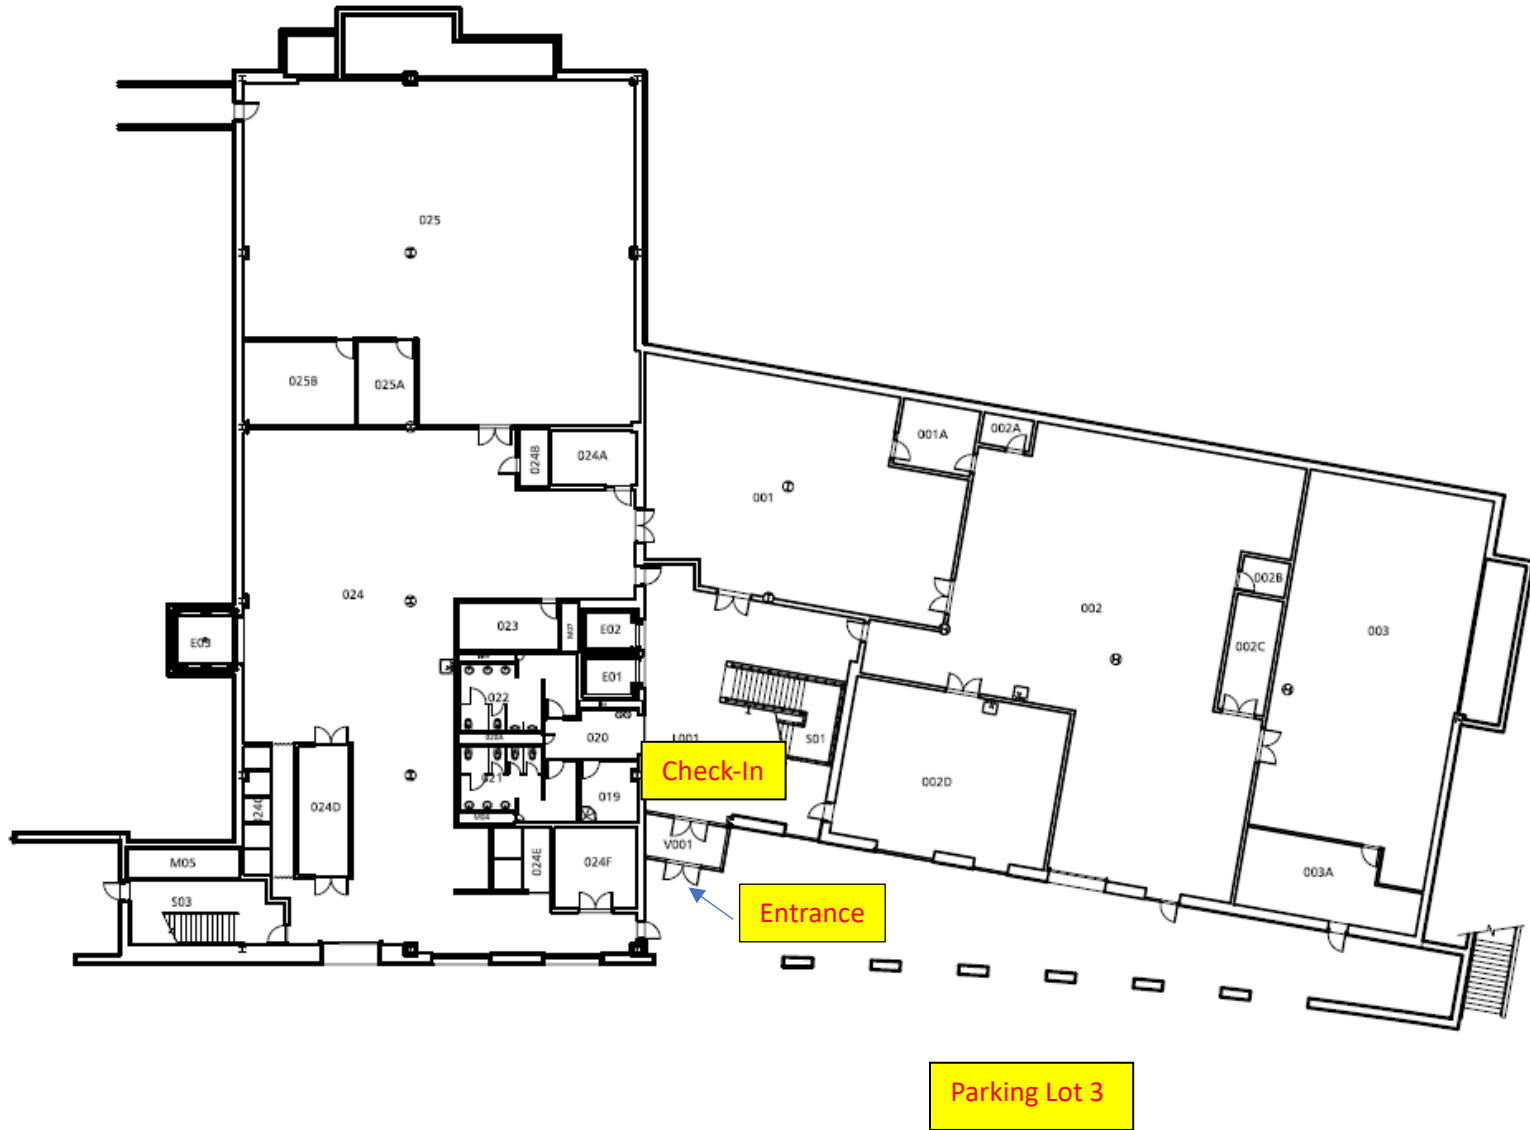

Drawings are not to scale

DATE CREATED	BLDG. NO.	SQ. FOOT	CEB
12-16-09	1160	23498	

COMPUTING & ENGINEERING

FLOOR
0