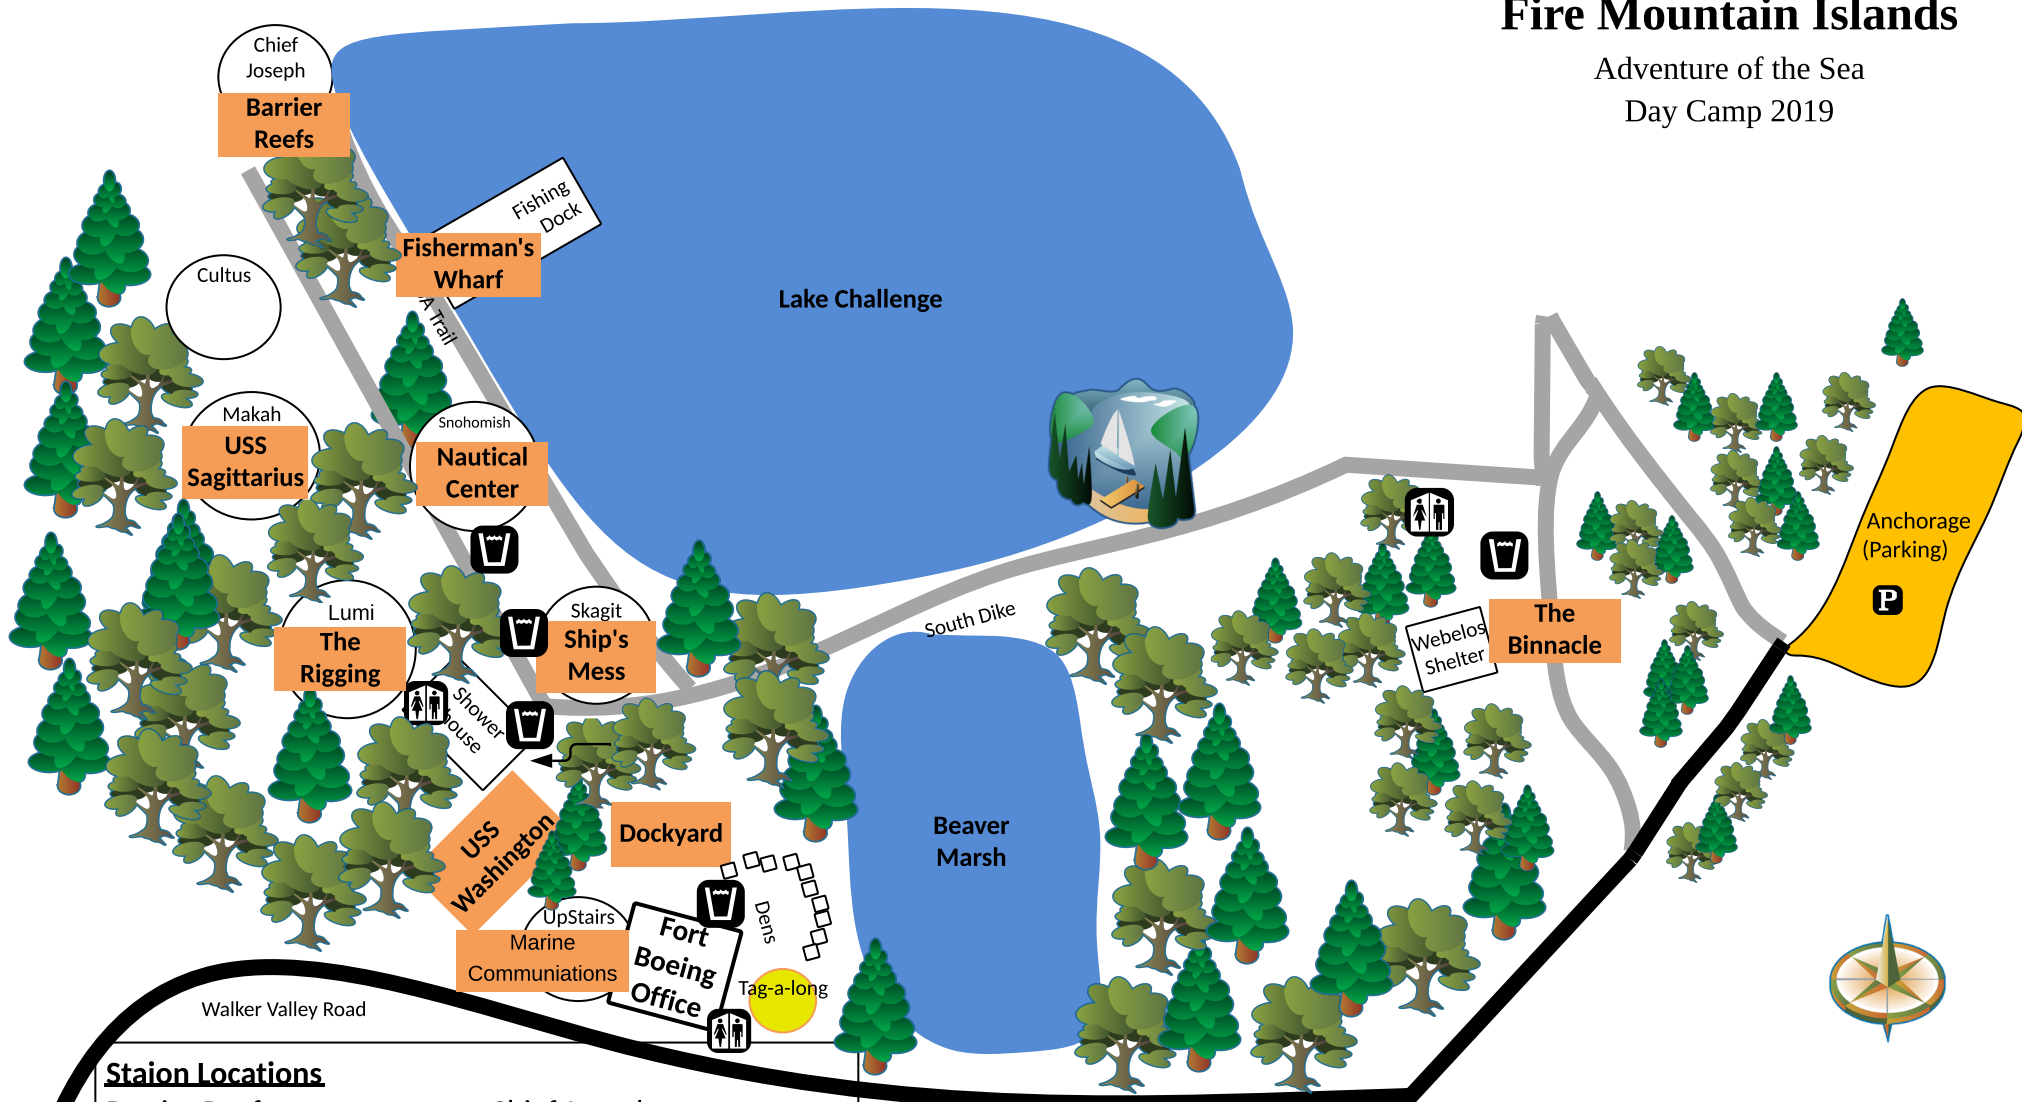

# Fire Mountain Islands

Adventure of the Sea  
Day Camp 2019

## Station Locations

Barrier Reefs	Chief Joseph
Fisherman's Wharf	Fishing Dock
Nautical Center	Snohomish
USS Sagittarius	Makah
The Rigging	Lumi
Ship's Mess	Skagit
USS Washington	South of Shower House
Dockyard	Ft. Boeing Field
Marine Communications	Ft. Boeing Upperdeck
The Binnacle	Webelos Shelter