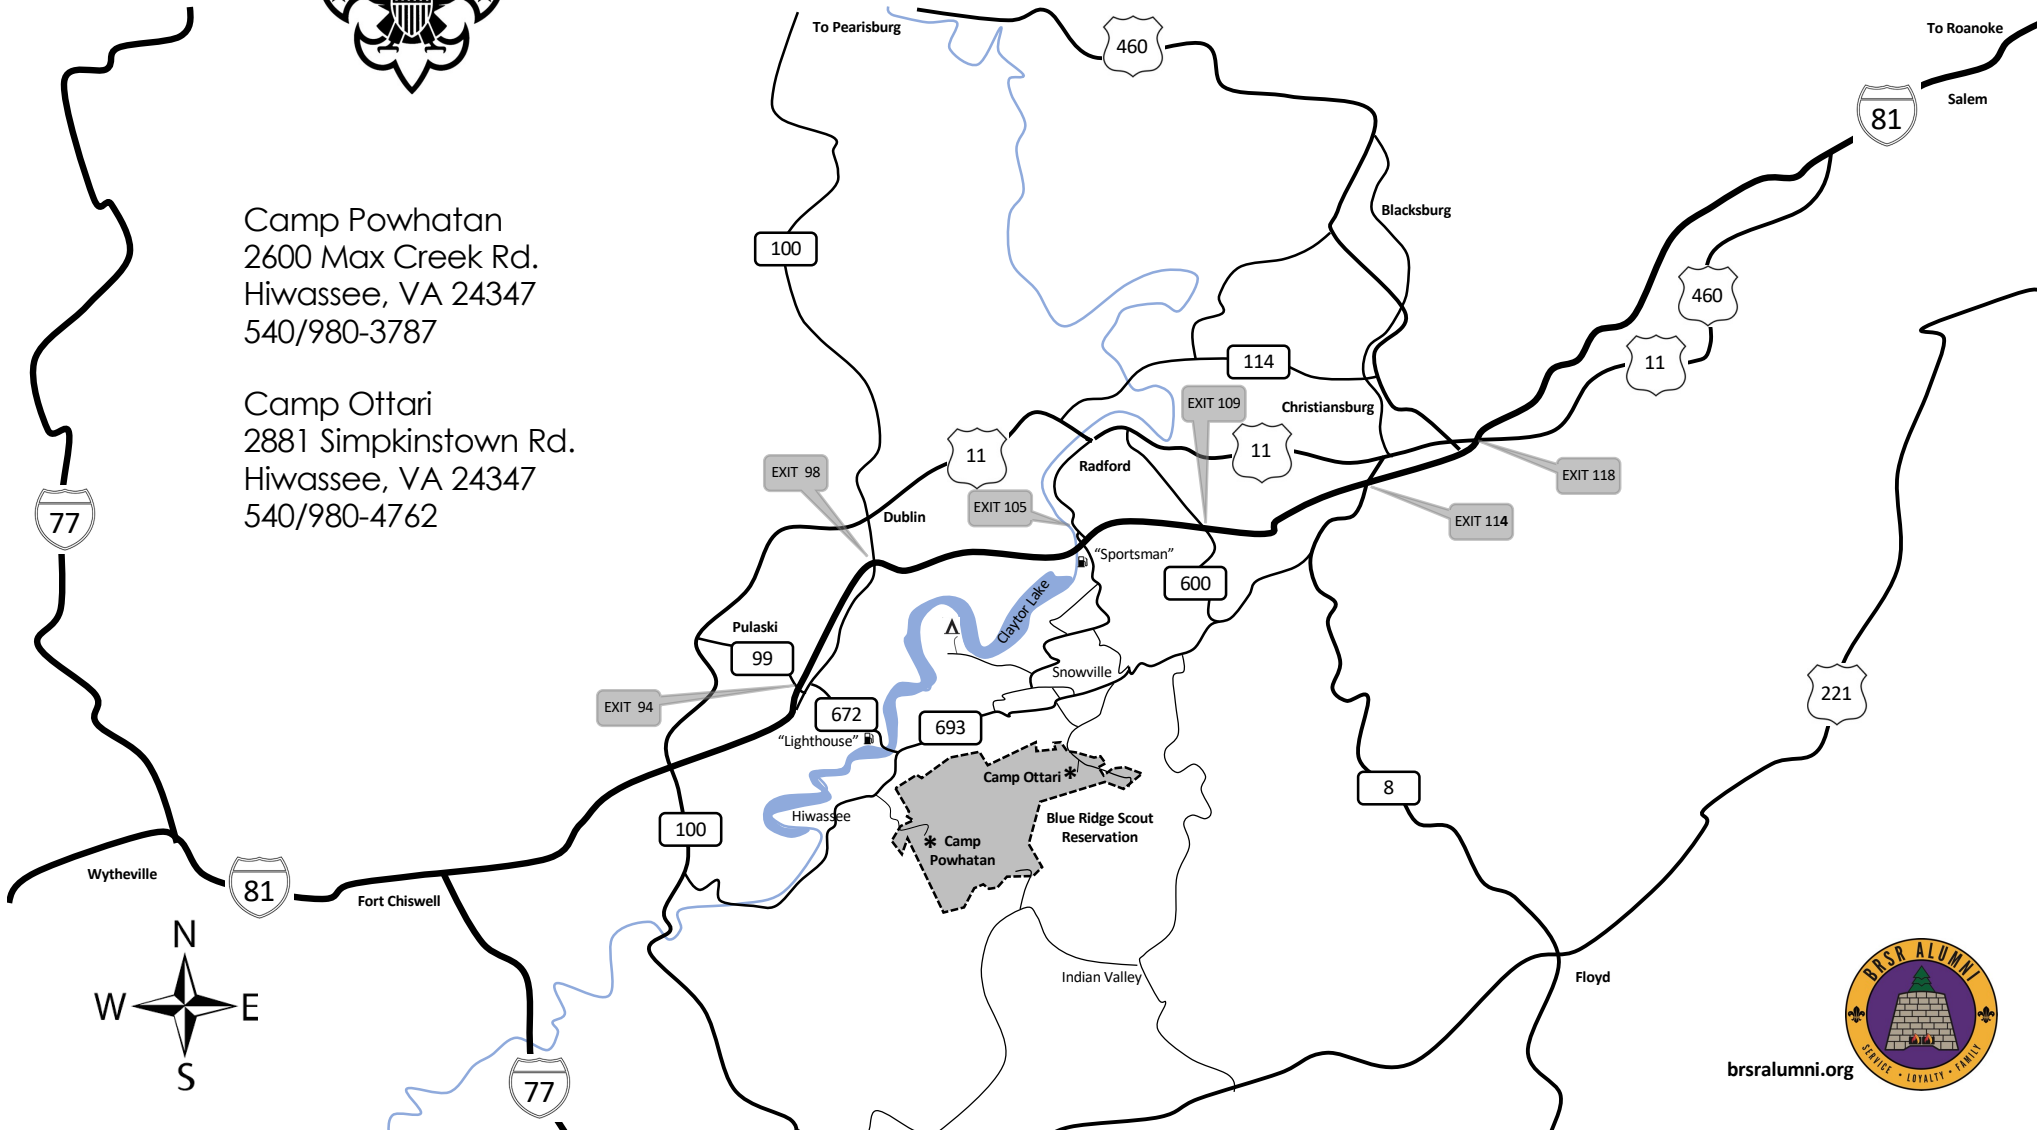

Blue Ridge Scout Reservation

Blue Ridge Mountains Council, BSA
Hiwassee, Virginia

Camp Powhatan
2600 Max Creek Rd.
Hiwassee, VA 24347
540/980-3787

Camp Ottari
2881 Simpkinstown Rd.
Hiwassee, VA 24347
540/980-4762

	Hospital	Urgent care	Gas	Groceries	Restaurants	Walmart	Outfitters	From Camp Powhatan	From Camp Ottari		
Blacksburg	⊕	⊕	⛽	🛒	🍽️	🏪	👕	41 miles	51 minutes	28 miles	37 minutes
Christiansburg	H	⊕	⛽	🛒	🍽️	🏪	👕	30 miles	41 minutes	16 miles	27 minutes
Dublin	⊕	⊕	⛽	🛒	🍽️	🏪	👕	15 miles	28 minutes	18 miles	29 minutes
Pulaski	H	⊕	⛽	🛒	🍽️	🏪	👕	12 miles	26 minutes	16 miles	28 minutes
Radford	H	⊕	⛽	🛒	🍽️	🏪	👕	24 miles	37 minutes	13 miles	26 minutes
Roanoke	H*	⊕	⛽	🛒	🍽️	🏪	👕	65 miles	72 minutes	52 miles	59 minutes
Sportsman			⛽					16 miles	32 minutes	10 miles	19 minutes
Lighthouse			⛽					5 miles	14 minutes	8 miles	15 minutes
Camp Ottari								12 miles	28 minutes		
Camp Powhatan										12 miles	28 minutes

H* Level I Trauma Center

brsalumni.org