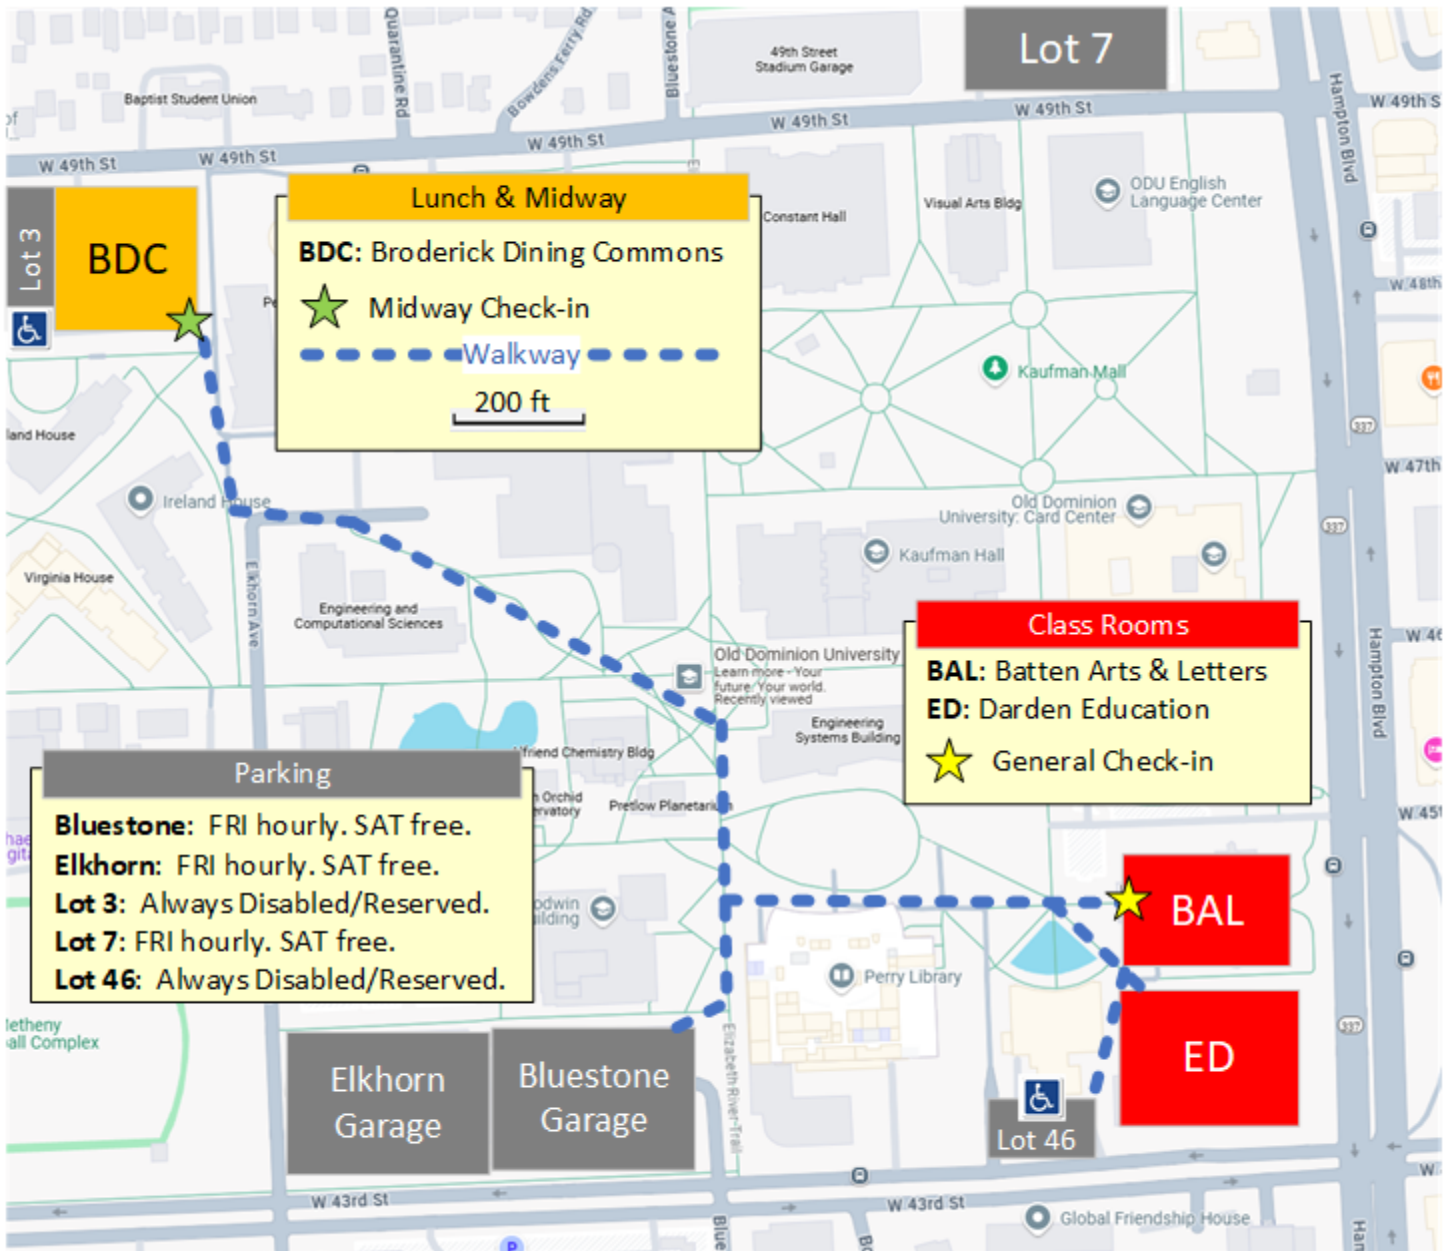

## Event Map

LE

**Early Check-in:** Friday, March 7 @ 6:00 PM – 10:00 PM (ED 1100)

**Regular Check-in:** Saturday, March 8 @ 7:00 AM – 4:00 PM (BAL Lower Lobby)

**Midway Check-in:** Saturday, March 8 @ 11:00 AM – 4:00 PM (BDC Lobby)