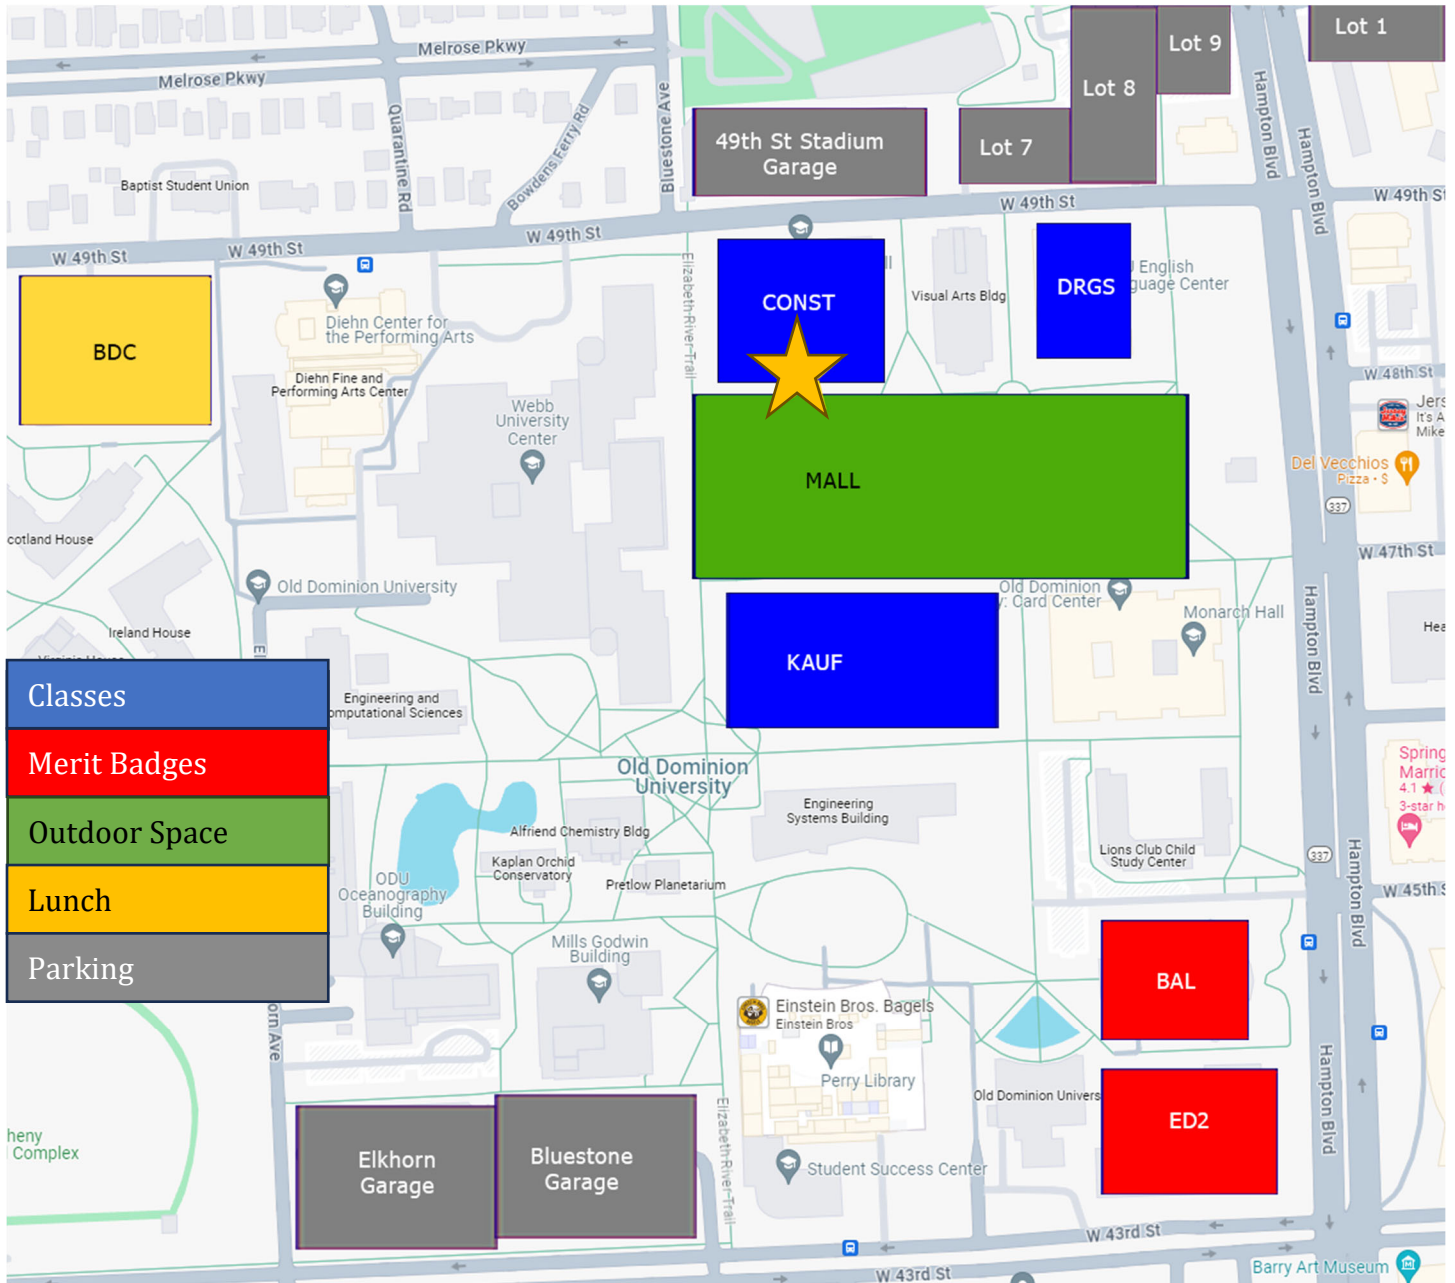

Event Map

Parking

1. 49th St Stadium Garage, Floors 1-3
2. Lot 7, 8, 9
3. Elkhorn Garage
4. Bluestone Garage

Lunch

Broderick Dining Commons (BDC)

Akela / Dragon

Constant Hall (CONST)

Registration / Midway
Constant Hall (CONST)

Classes

Dragas Hall (DRGS)
Kaufmann Hall (KAUF)

Merit Badges

Batten Arts & Letters (BAL)
Darden Education Building (ED2)