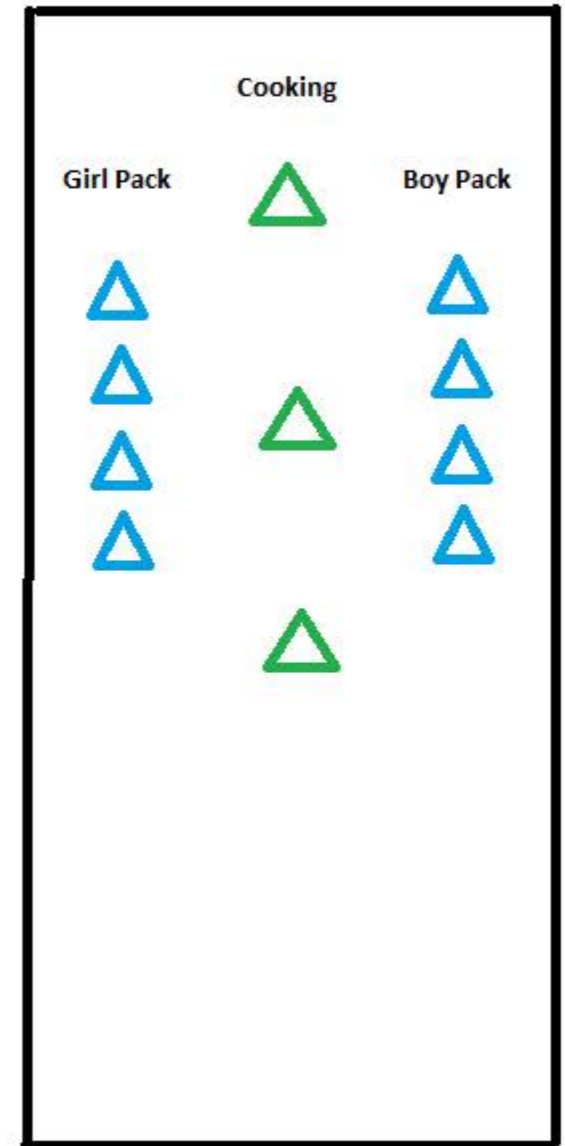

Suggested BSA Camping Guidelines

Pack & Troop w/ Girls & Boys

Front

40 Ft Width

Units with one Single Gender

Front

40 Ft Width

Packs w/ Boys and Girls

Front

40 Ft Width

Adult Leaders

Youth Scouts