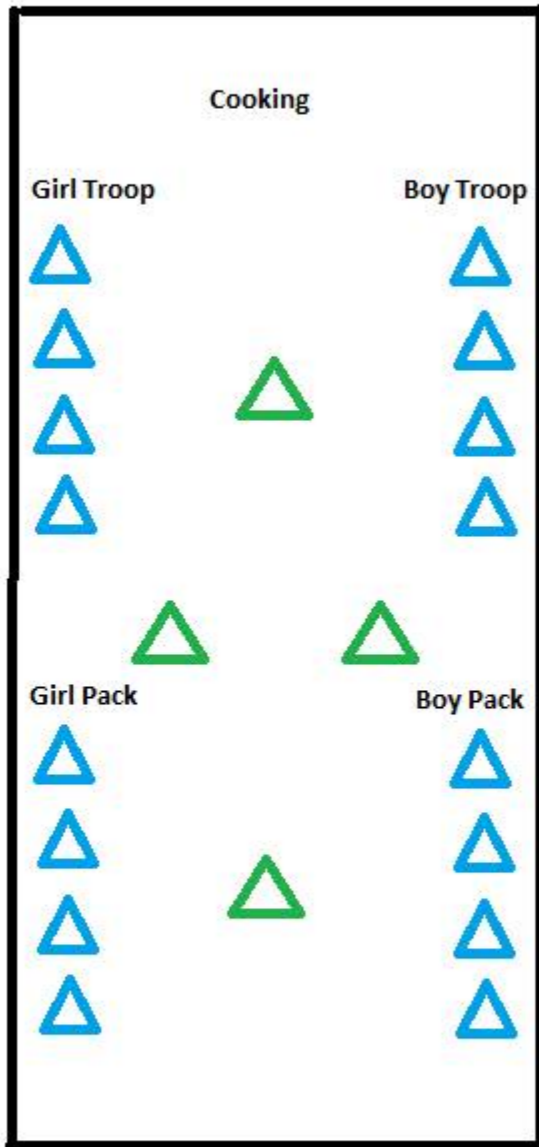

Suggested BSA Camping Guidelines

Pack & Troop w/ Girls & Boys

Front

40 Ft Width

Units with one Single Gender

Front

40 Ft Width

Packs w/ Boys and Girls

Front

40 Ft Width

Adult Leaders

Youth Scouts