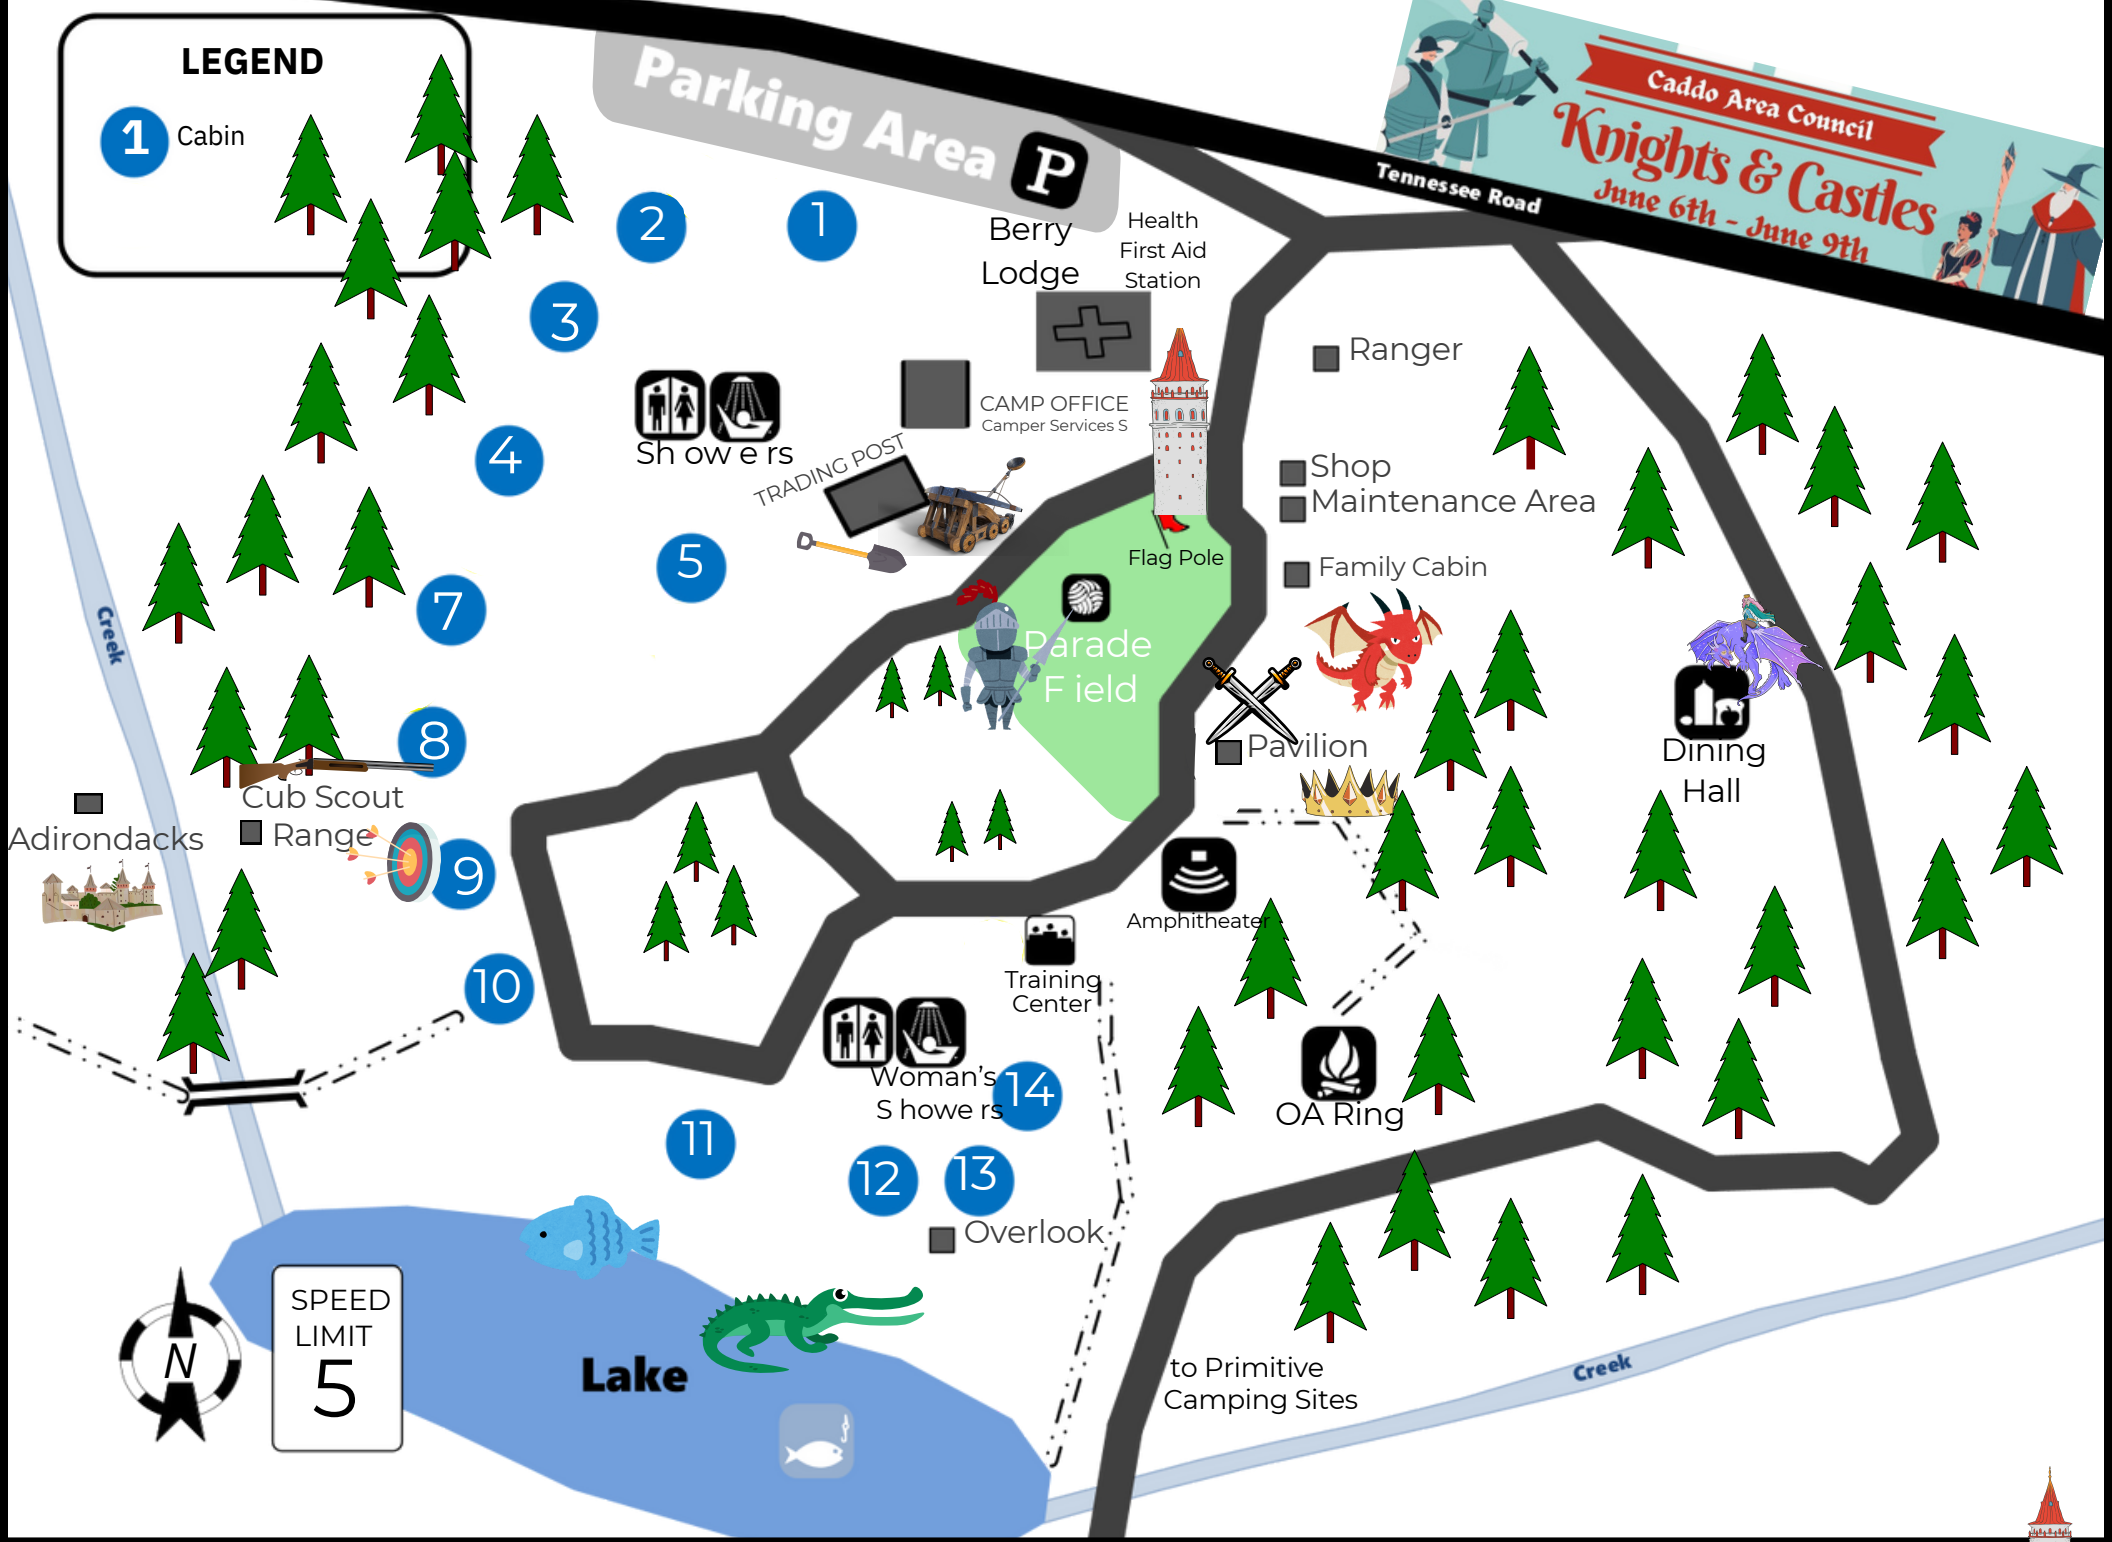

Parking Area P

LEGEND

1 Cabin

-  Cast a Rod-fishing
-  Swords & Shields
-  Service Thy Castle
-  Battle the Dragon-water activity
-  Longbow Practice- Archery
-  Load up your Gunpowder and
-  Defend the Castle- BB Guns
-  Survive Outside the Castle

-  Rescue the Princess- Climbing Tower
-  Defend the King's Ship- Hike/Slingshot
-  Vest N' crown
-  How to Train your Dragon- Movie
-  Explore the Moat- Canoeing
-  Knight and Lady Games