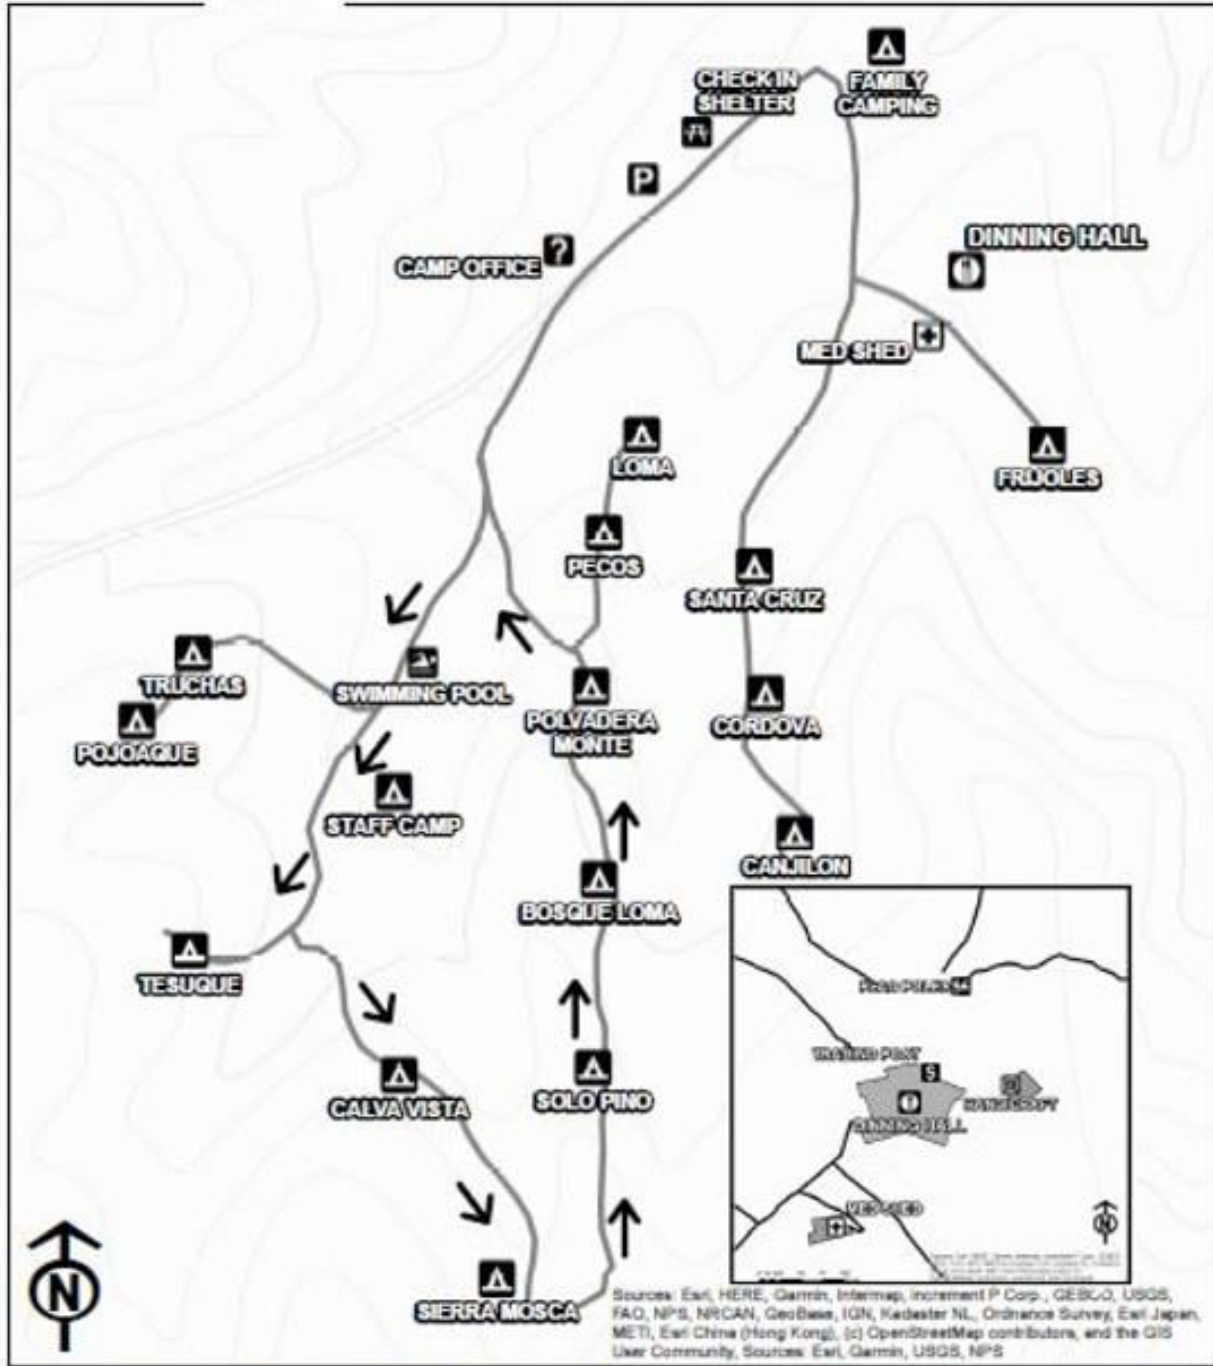

Move in Map

Campsite loop is one way only in a counter-clockwise direction 0 37.5 75 150 225 300 Yards