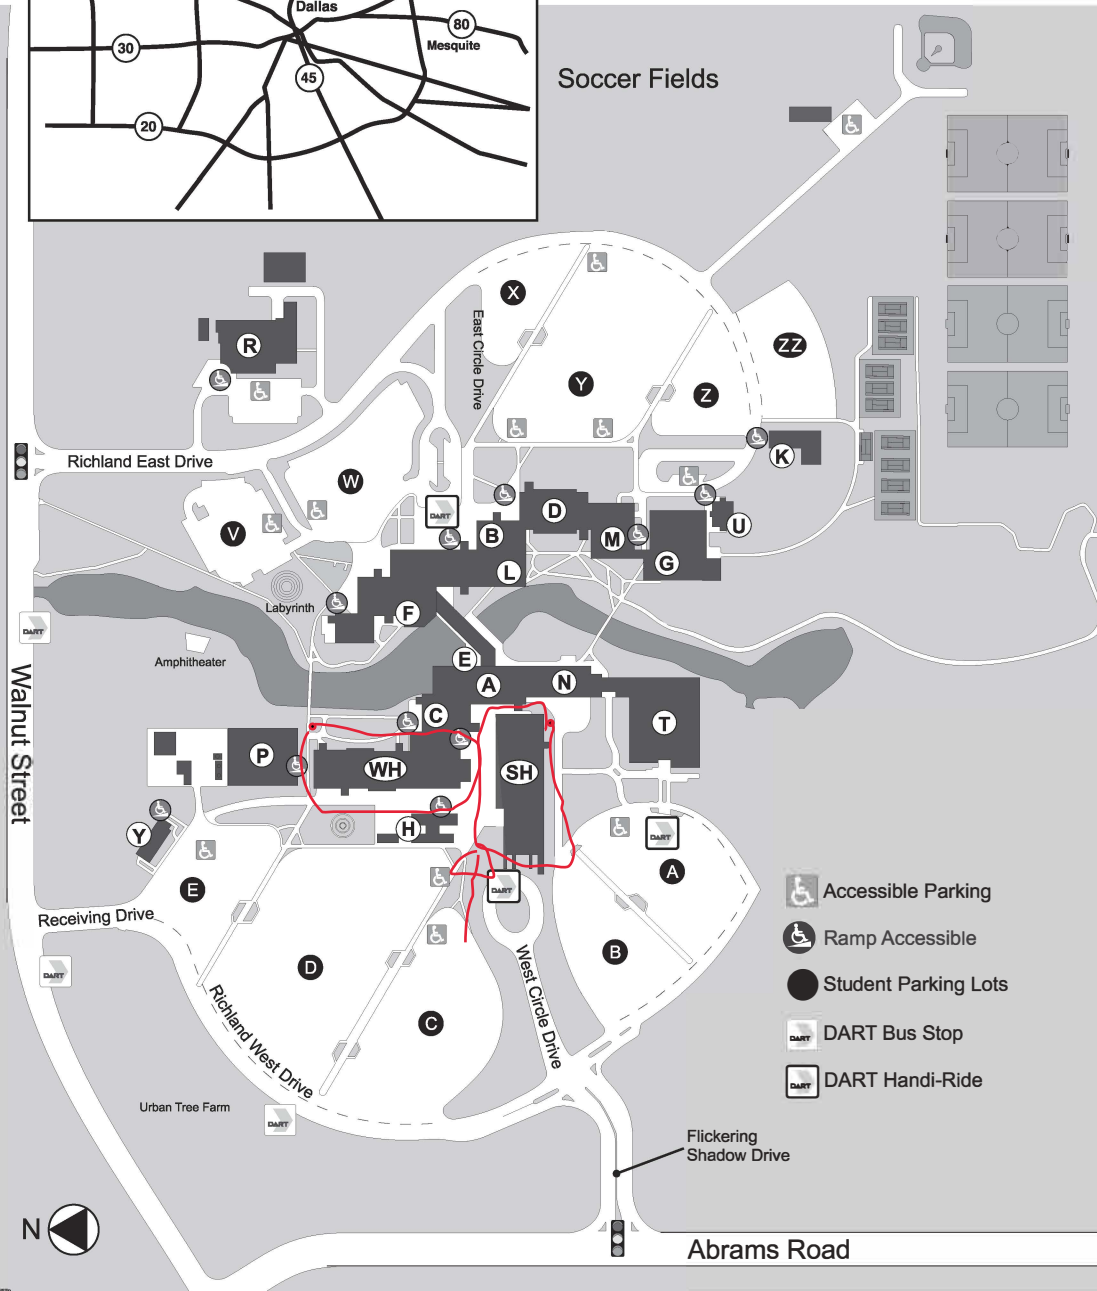

Richland College Campus Map

Richland College is located at 12800 Abrams Road in Dallas, with entrances on Abrams Road and Walnut Street.

Free parking is available on campus.
Richland College is a Smoke-free/Tobacco-free/Vape-free campus.

Classrooms and offices throughout all campus buildings are designated by the first letter or letters of the building name, followed by the room number.

S H - Sabine Hall -
2020 Duck Creek Merit Badge Mania Check In
Bookstore and Café

W H- Wichita Hall -
2020 Duck Creek Merit Badge Mania Classes

- Accessible Parking
- Ramp Accessible
- Student Parking Lots
- DART Bus Stop
- DART Handi-Ride