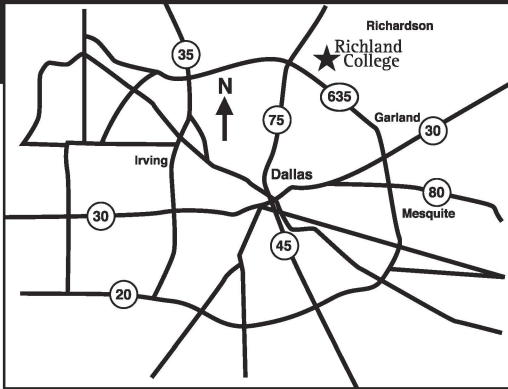

Richland College Campus Map

Richland College is located at 12800 Abrams Road in Dallas, with entrances on Abrams Road and Walnut Street.

Free parking is available on campus.
Richland College is a Smoke-free/Tobacco-free/Vape-free campus.

Classrooms and offices throughout all campus buildings are designated by the first letter or letters of the building name, followed by the room number.

S H - Sabine Hall -
2020 Duck Creek Merit Badge Mania Check In
Bookstore and Café

W H- Wichita Hall -
2020 Duck Creek Merit Badge Mania Classes

- Accessible Parking
- Ramp Accessible
- Student Parking Lots
- DART Bus Stop
- DART Handi-Ride