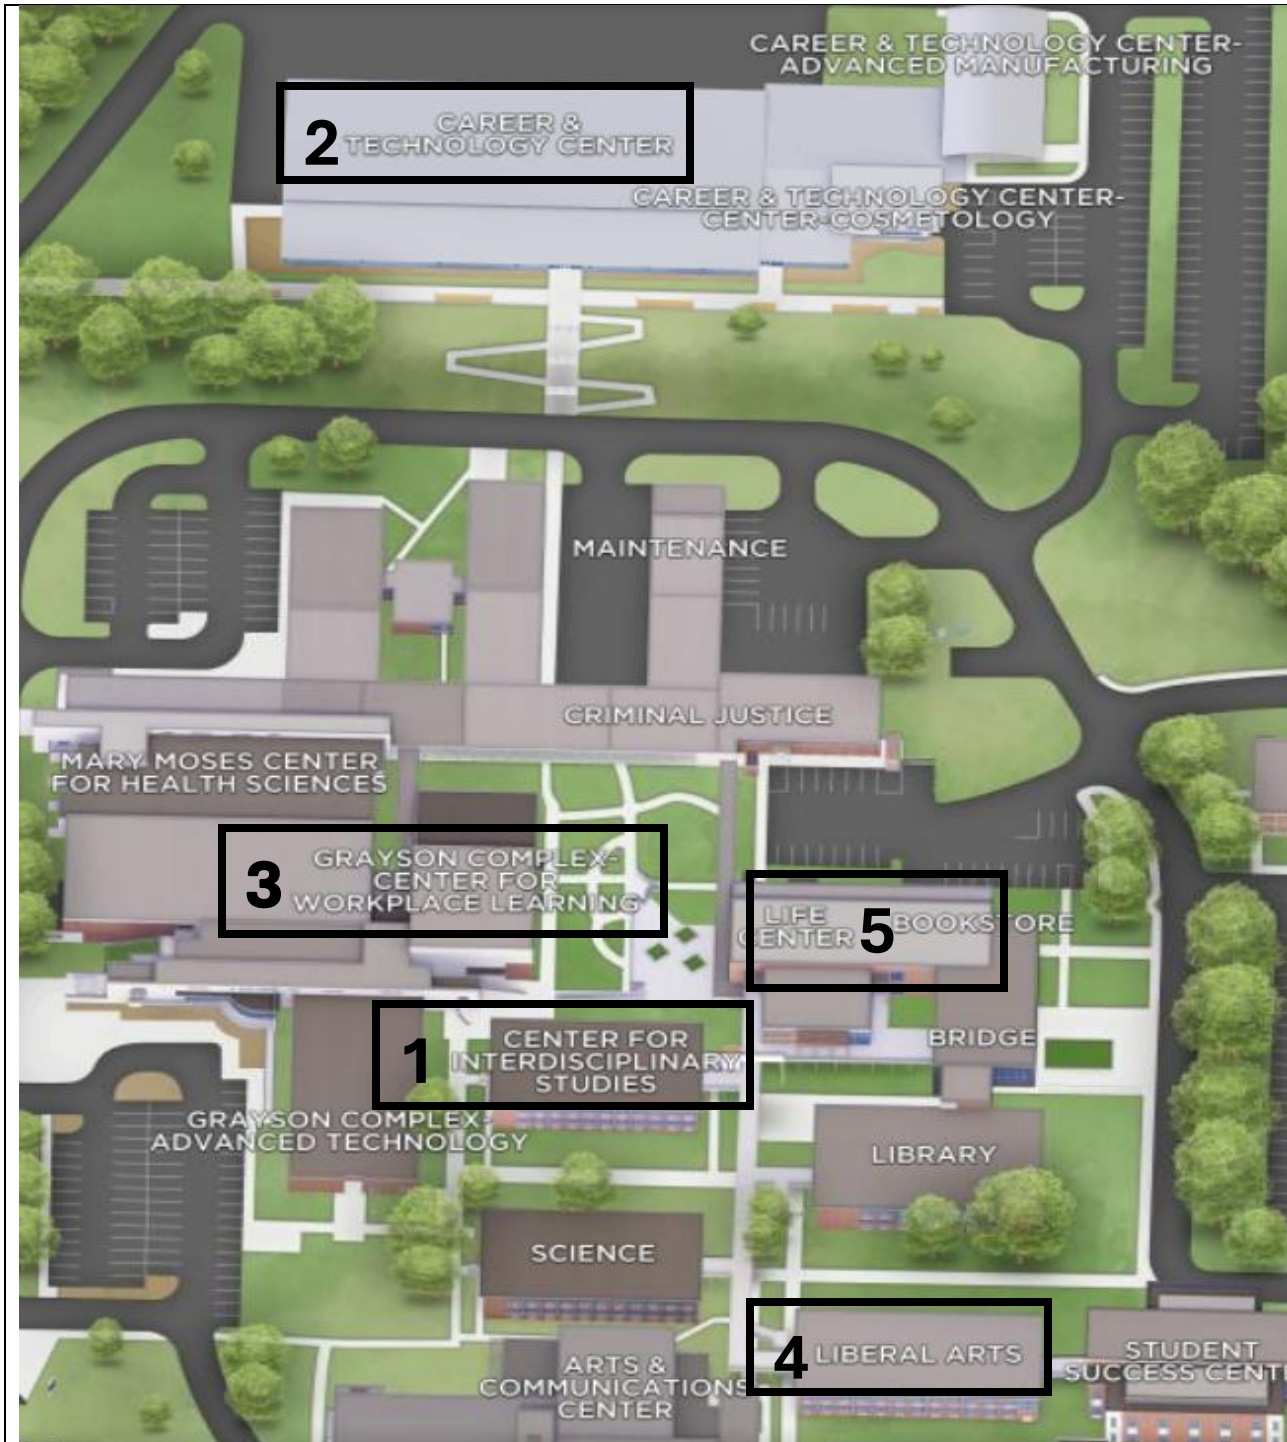

## Building Legend

Check-in will be outside the  
CWL Auditorium

**1 - CIS**

Center for Interdisciplinary Studies

**2 - CTC**

Career & Technology Center (building  
#7)

**3 - CWL**

Center for Workplace Learning