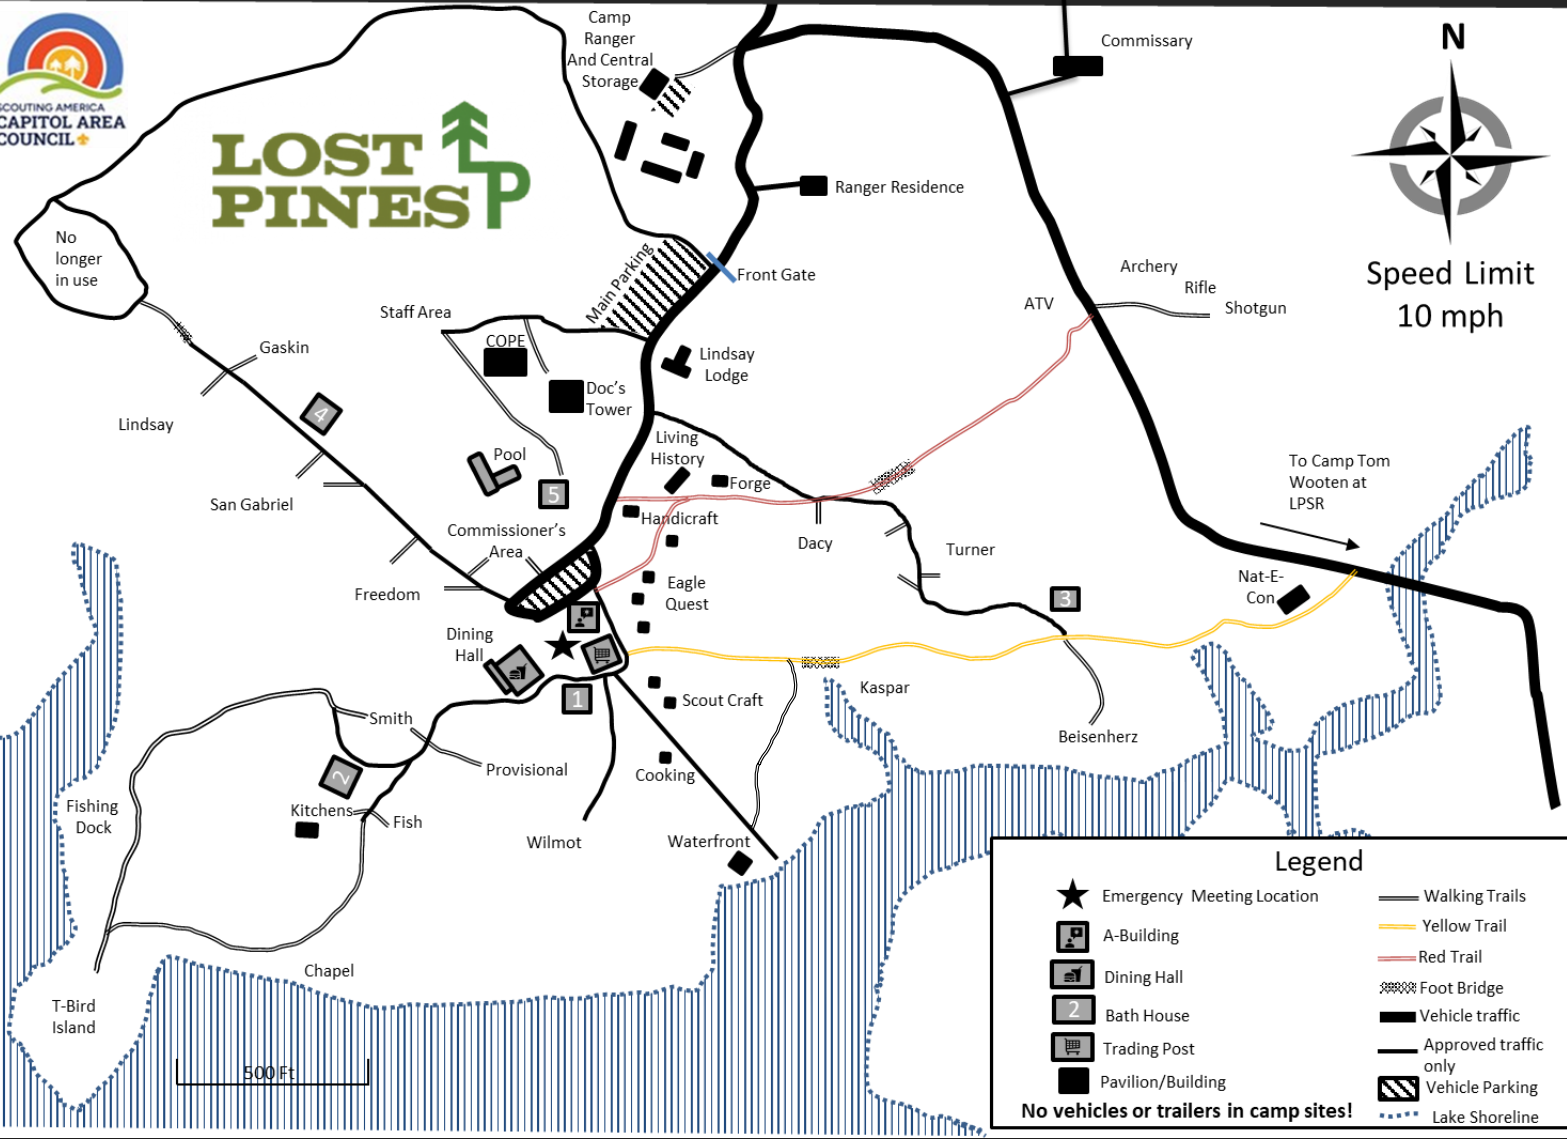

LOST PINES

FM 1441

Speed Limit
10 mph

Legend

- ★ Emergency Meeting Location
- ▣ A-Building
- ▣ Dining Hall
- ▣ 2 Bath House
- ▣ Trading Post
- ▣ Pavilion/Building
- Walking Trails
- Yellow Trail
- Red Trail
- ⌘ Foot Bridge
- ▬ Vehicle traffic
- ▬ Approved traffic only
- ▨ Vehicle Parking
- ⋯ Lake Shoreline

No vehicles or trailers in camp sites!

- Tower
Climbing
- Eagle Quest
Eagle Quest
First Aid
- Fishing Dock
Fishing
Fly Fishing
- Handicraft
Basketry
Leatherwork
Woodcarving
- Living History
American Business
American Culture
American Heritage
American Indian Culture
American Labor
Art
Basketry
Chess
Collections
Crime Prevention
Cycling
Fire Safety
Golf
Leatherwork
Metalwork
Photography
Signs, Signals & Codes
Stamp Collecting
Textile
Theater
Woodcarving
- Nat-E-Con
Animal Science
Astronomy
Chemistry
Energy
Environmental Science
Fish & Wildlife Science
Forestry
Insect Study
Nature
Oceanography
Space Exploration
Weather