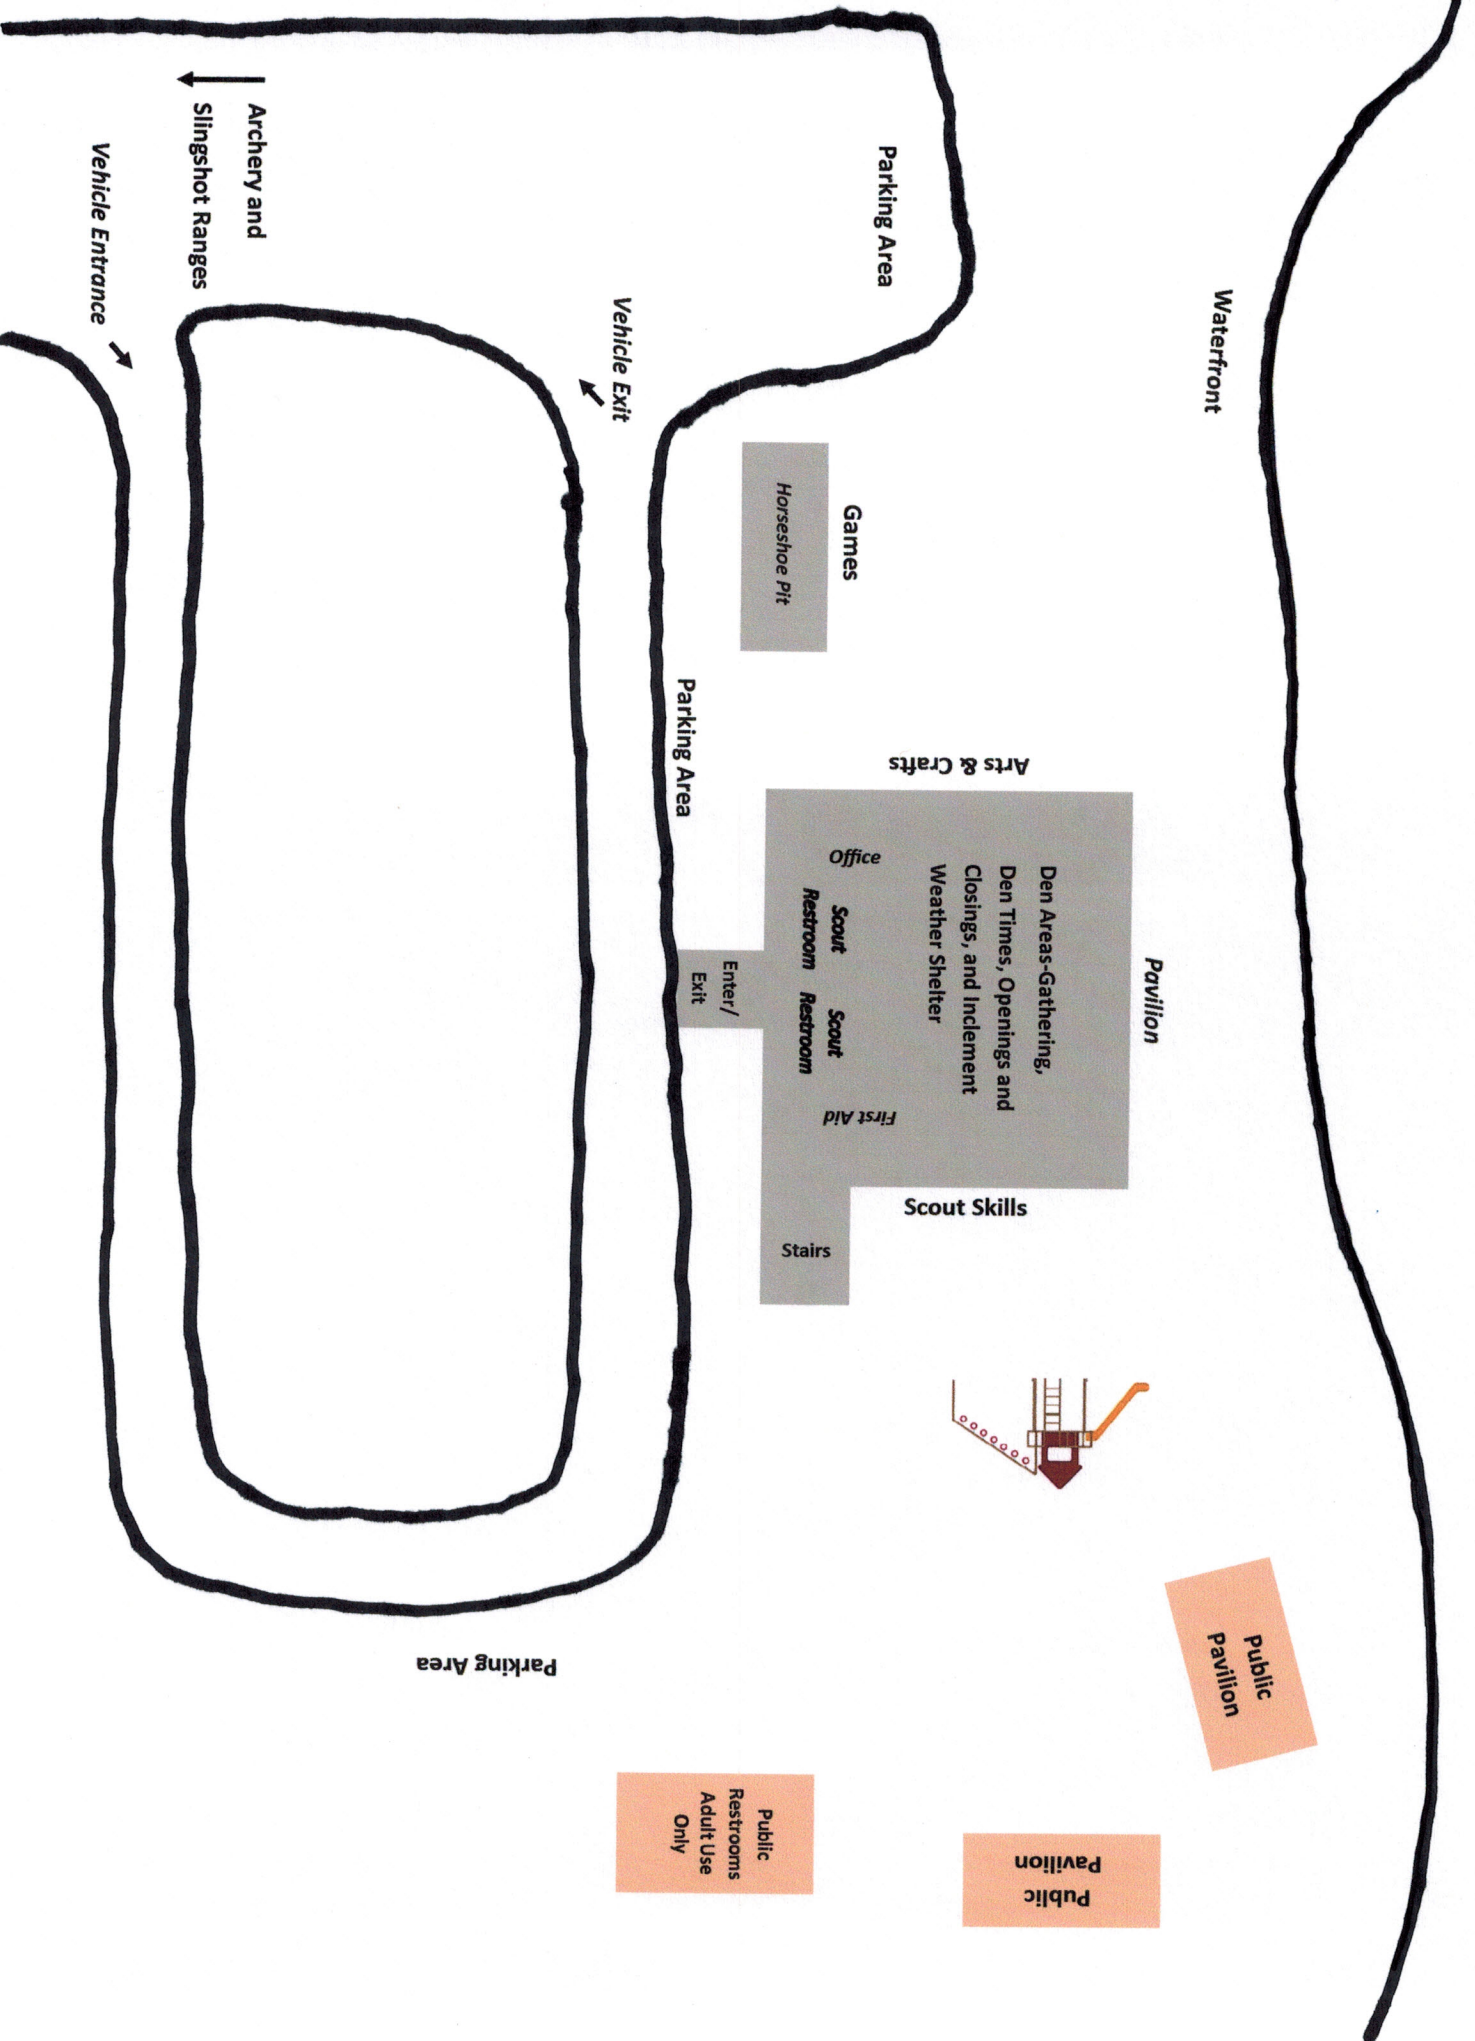

Sadlers Creek Day Camp

Waterfront

Parking Area

Vehicle Exit

Games

Horseshoe Pit

Parking Area

Arts & Crafts

Pavillion

Den Areas-Gathering,  
Den Times, Openings and  
Closings, and Inclement  
Weather Shelter

Scout Skills

First Aid

Stairs

Enter/  
Exit

Office

Scout

Restroom

Restroom

Scout

Restroom

Parking Area

Public  
pavillion

Public  
Pavillion

Public  
Restrooms  
Adult Use  
Only

Archery and  
Slingshot Ranges

Vehicle Entrance