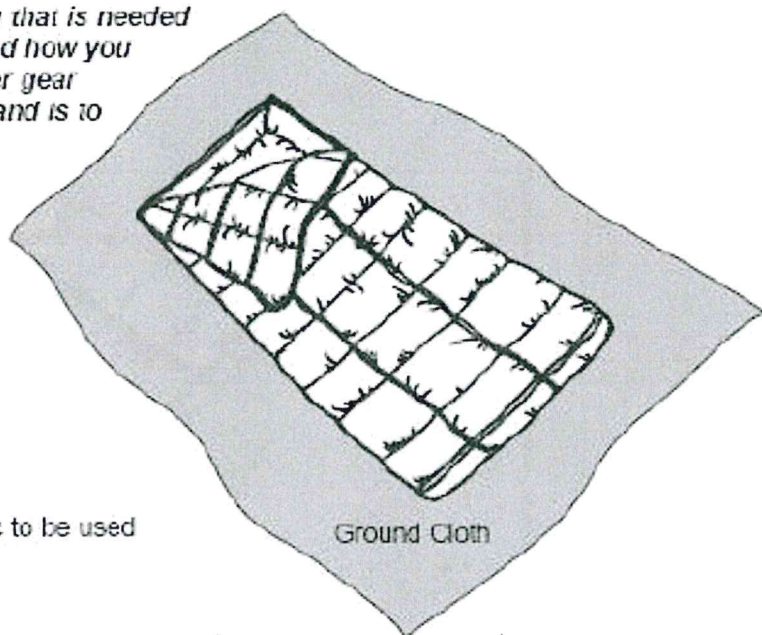

Ordeal Packing Instructions

Below you will find everything that is needed for the night of your ordeal and how you can prepare this gear. All other gear should be packed separately and is to be stored until the following evening.

Pack everything listed above inside your sleeping bag and then roll your sleeping bag with your ground cloth around it lengthwise and secure it with string as shown below. In addition to the items listed you must wear a complete Scout Uniform.