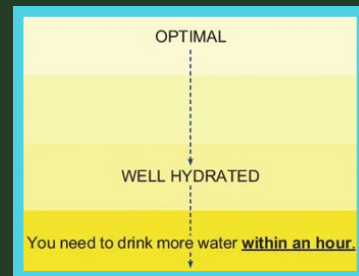

GET CLEAN

GET HYDRATED

HYDRATED

DEHYDRATED

Urine Color Chart

*This chart not for clinical use.

GET GRIT