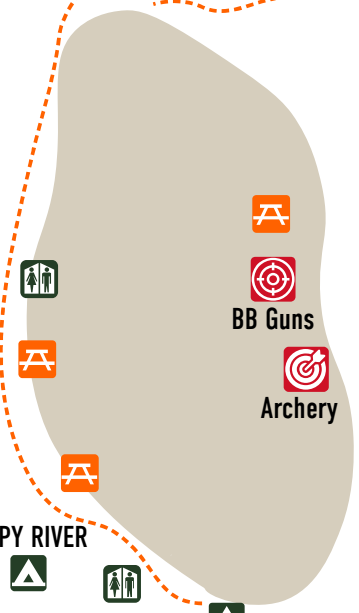

MAP LEGEND

- Campsite
- Program Area
- Outhouse
- Showerhouse
- Trading Post
- Picnic Shelter
- Fishing Pond

Adirondacks

Adirondacks

Medic

Office

Trading Post

Dining Hall

Campfire Bowl

Showerhouse

Parade Grounds

ROCKING K

FLYING J

LAZY B

2 of HEARTS

SETTING SUN

CIRCLE T

Riding Arena

Hay Barn

Saddle Barn

Horse Corral

BB Guns

Archery

HAPPY RIVER