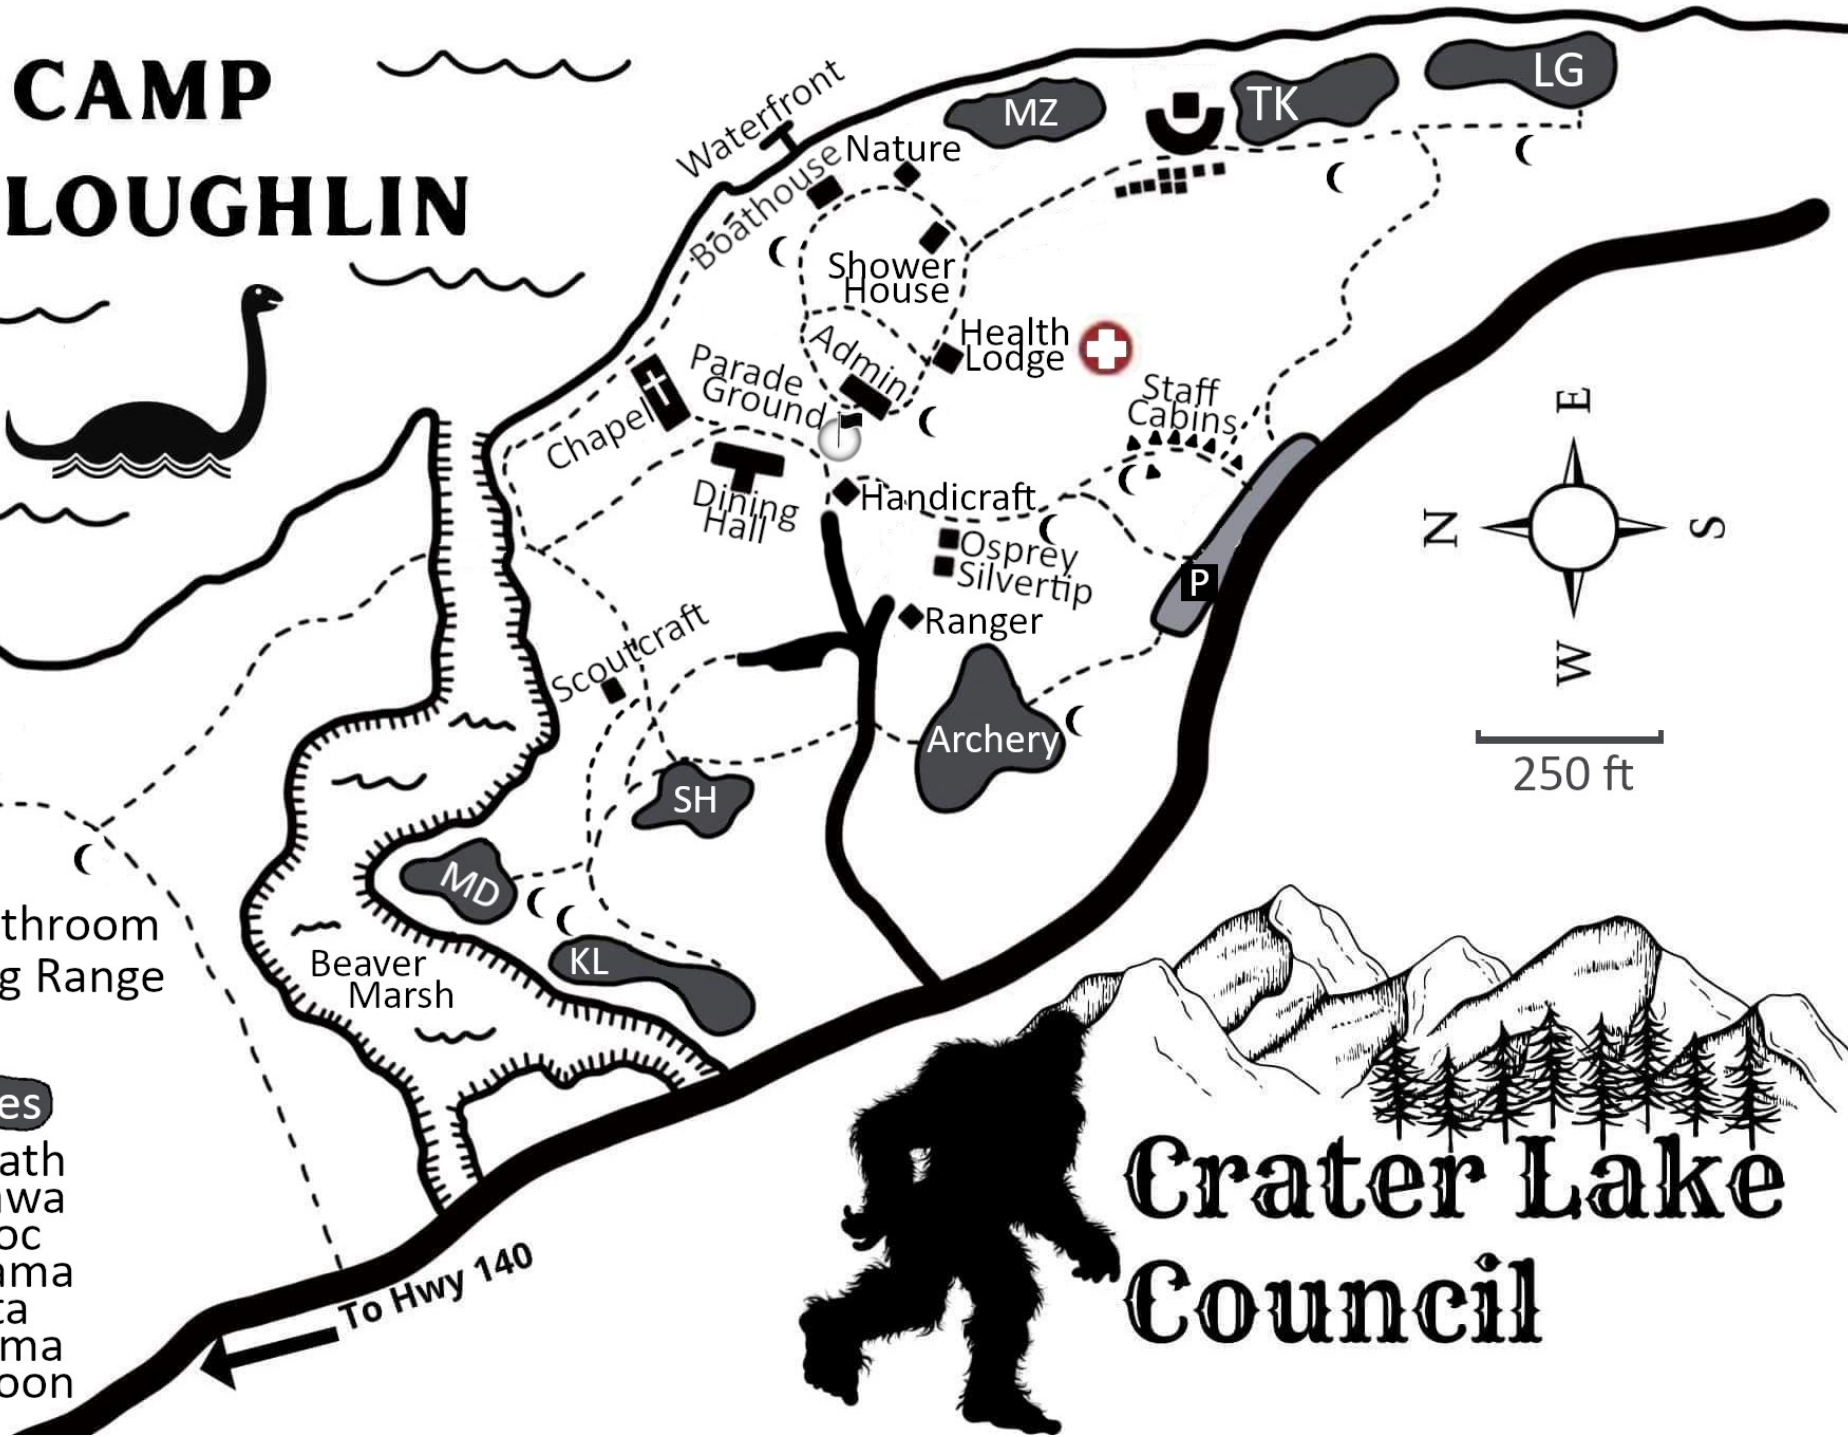

CAMP MCCLOUGHLIN

- ☾ Kybo Bathroom
- 🎯 Shooting Range
- 🅑 Parking

Campsites

- KL - Klamath
- LG - Latgawa
- MD - Modoc
- MZ - Mazama
- SH - Shasta
- TK - Takelma
- WT - Wintoon

250 ft

Crater Lake Council