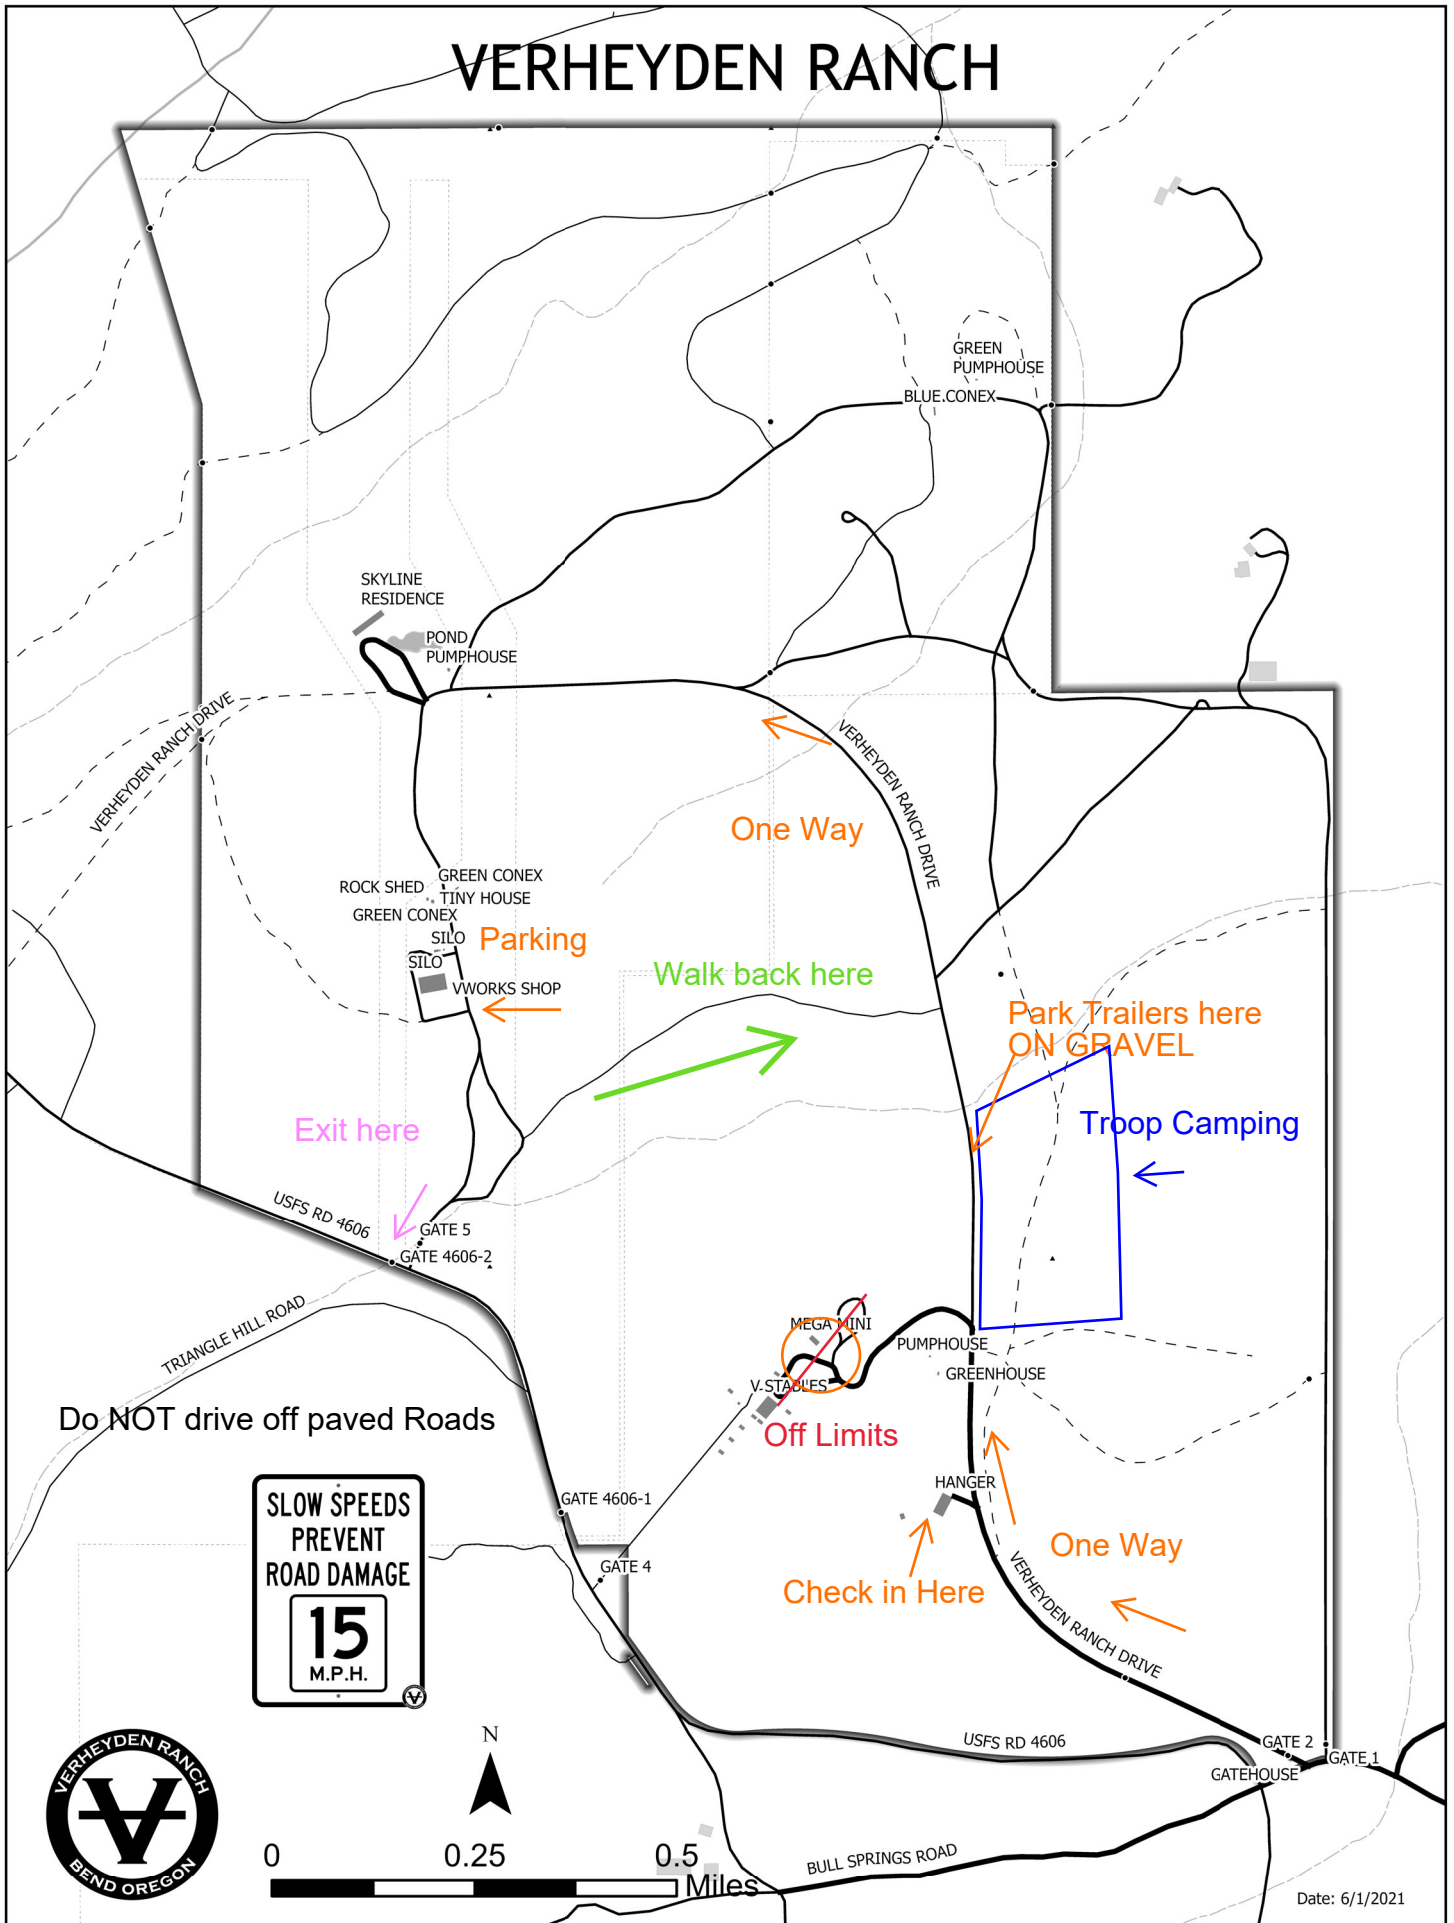

# VERHEYDEN RANCH

SLOW SPEEDS  
PREVENT  
ROAD DAMAGE  
**15**  
M.P.H.

Do NOT drive off paved Roads

Date: 6/1/2021