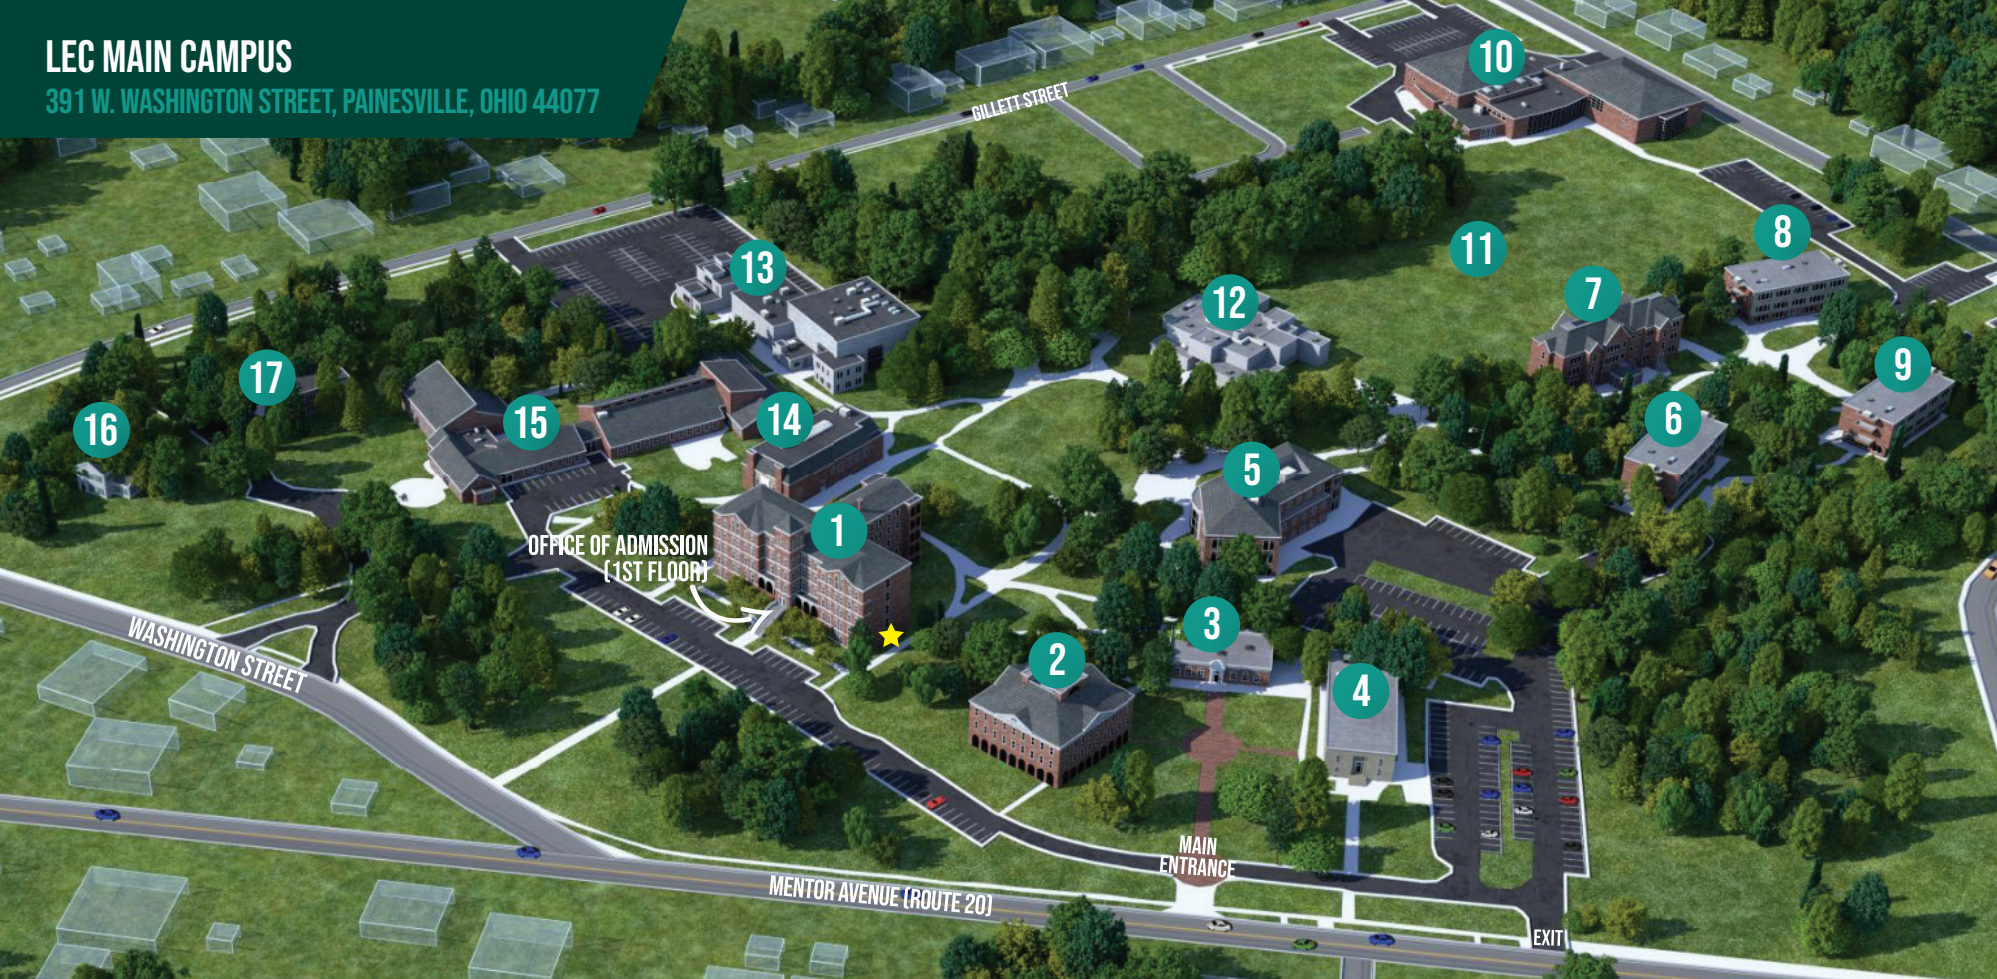

# LEC MAIN CAMPUS

391 W. WASHINGTON STREET, PAINESVILLE, OHIO 44077

- 1. COLLEGE HALL
- 2. AUSTIN HALL OF SCIENCE
- 3. KILCAWLEY HALL
- 4. HELEN ROCKWELL MORLEY MEMORIAL MUSIC BUILDING
- 5. ARTHUR S. HOLDEN CENTER
- 6. RITTER RESIDENCE HALL

### FROM THE WEST - ROUTE 90

- Drive east on Route 90 to Exit #200 (Route 44)
- Turn north on Route 44 to the first exit (Route 84)
- Turn right at the exit onto Route 84, and then take an immediate left onto Chestnut Street
- Follow Chestnut Street until it ends, and turn right (east) on Mentor Ave (US 20)
- Lake Erie College is located on the right, approximately .5 mile

### FROM THE WEST - ROUTE 2

- Drive east on Route 2 to the Route 44 South exit
- Take Route 44 South to the first exit (Jackson Street)
- Continue straight off the Jackson Street exit to Mentor Avenue (US 20)
- Turn left onto Mentor Avenue (US 20)
- Lake Erie College is located on the right, approximately 1 mile

### FROM THE EAST

- Drive west on Route 90 to Exit #200 (Route 44)
- Turn north on Route 44 to the first exit (Jackson Street)
- Turn right at the exit onto Route 84, and then take an immediate left onto Chestnut Street
- Follow Chestnut Street until it ends, and turn right (east) onto Mentor Avenue (US 20)
- Lake Erie is located on the right, approximately .5 mile