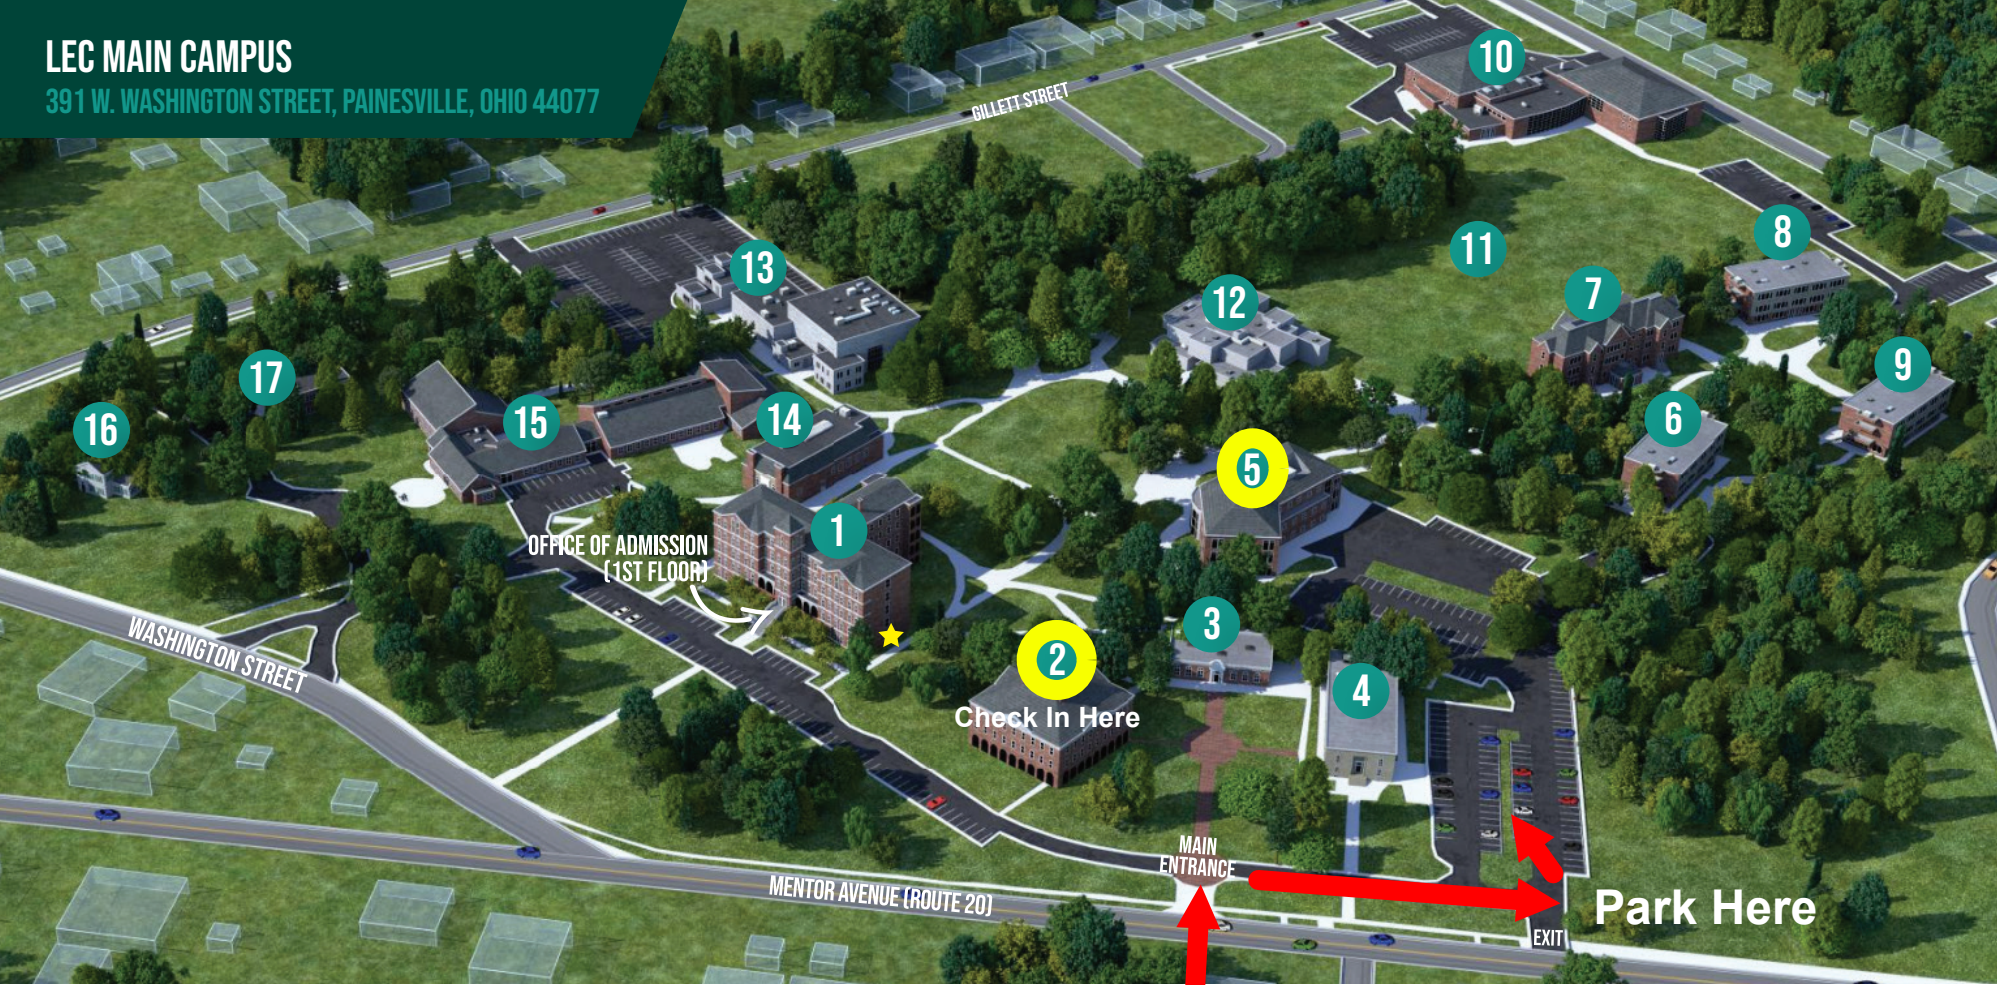

LEC MAIN CAMPUS

391 W. WASHINGTON STREET, PAINESVILLE, OHIO 44077

2. AUSTIN HALL OF SCIENCE — Check-In Here

5. ARTHUR S. HOLDEN CENTER — Lunch & Midway Here

Enter Here, off Mentor Ave. (US Rte 20)

Park Here

DIRECTIONS TO MAIN CAMPUS

FROM THE WEST - ROUTE 90

- Drive east on Route 90 to Exit #200 (Route 44)
- Turn north on Route 44 to the first exit (Route 84)
- Turn right at the exit onto Route 84, and then take an immediate left onto Chestnut Street
- Follow Chestnut Street until it ends, and turn right (east) on Mentor Ave (US 20)
- Lake Erie College is located on the right, approximately .5 mile

FROM THE WEST - ROUTE 2

- Drive east on Route 2 to the Route 44 South exit
- Take Route 44 South to the first exit (Jackson Street)
- Continue straight off the Jackson Street exit to Mentor Avenue (US 20)
- Turn left onto Mentor Avenue (US 20)
- Lake Erie College is located on the right, approximately 1 mile

FROM THE EAST

- Drive west on Route 90 to Exit #200 (Route 44)
- Turn north on Route 44 to the first exit (Jackson Street)
- Turn right at the exit onto Route 84, and then take an immediate left onto Chestnut Street
- Follow Chestnut Street until it ends, and turn right (east) onto Mentor Avenue (US 20)
- Lake Erie is located on the right, approximately .5 mile