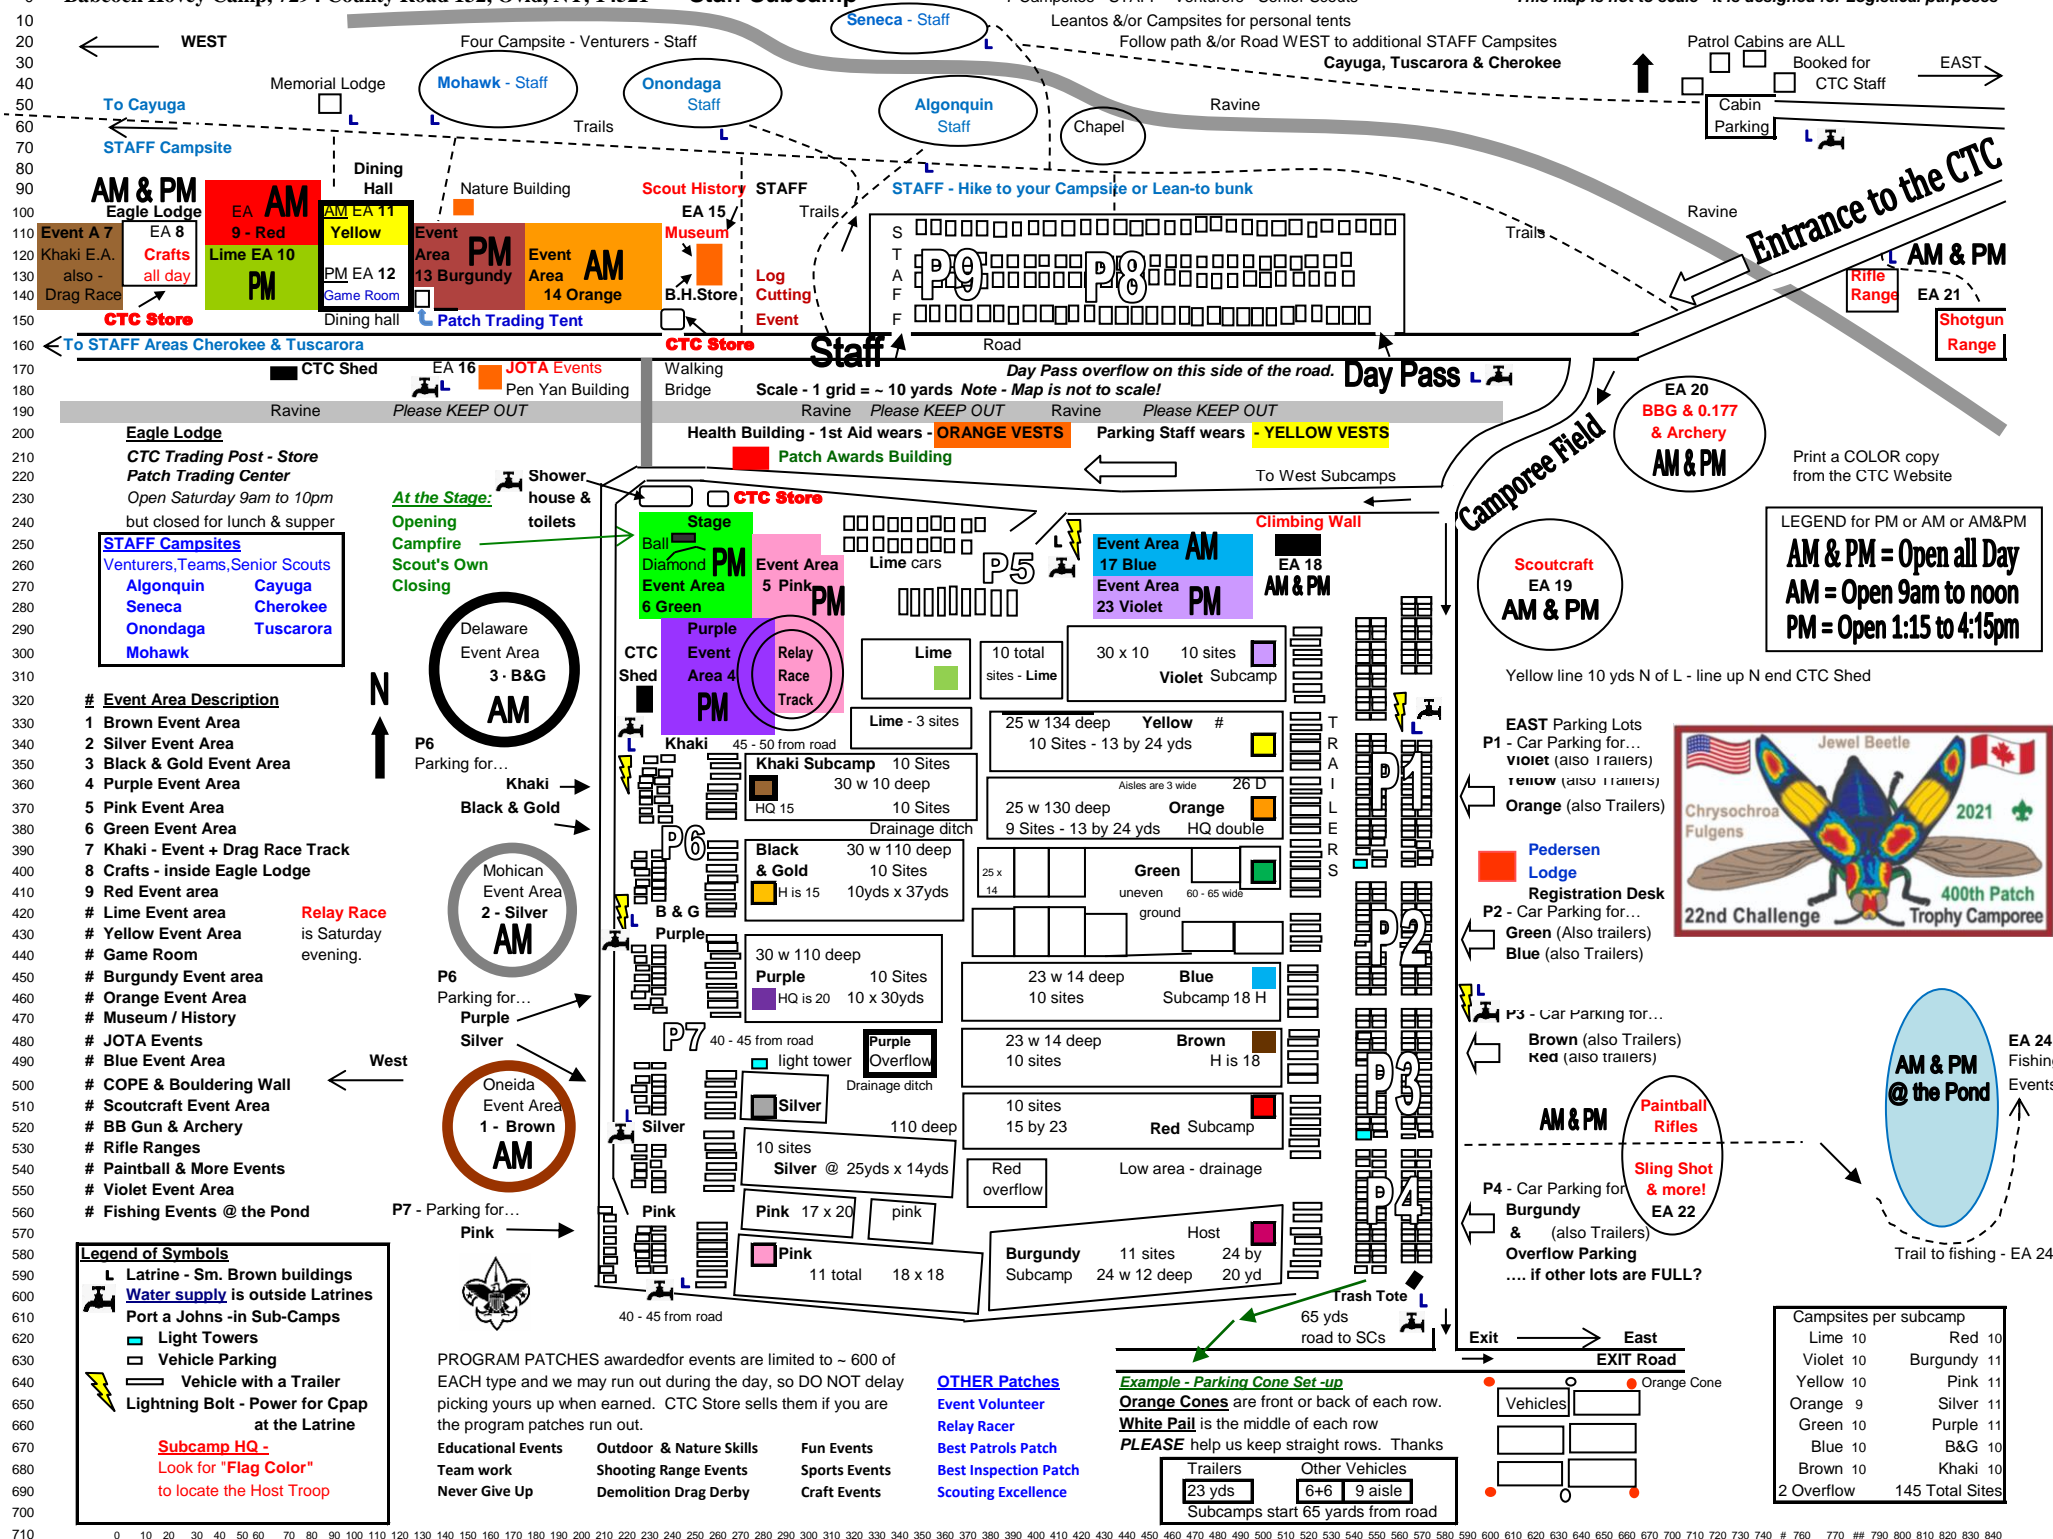

Babcock Hovey Camp, 7294 County Road 132, Ovid, NY, 14521

Staff Subcamp

This map is not to scale - It is designed for Logistical purposes

LEGEND for PM or AM or AM&PM
AM & PM = Open all Day
AM = Open 9am to noon
PM = Open 1:15 to 4:15pm