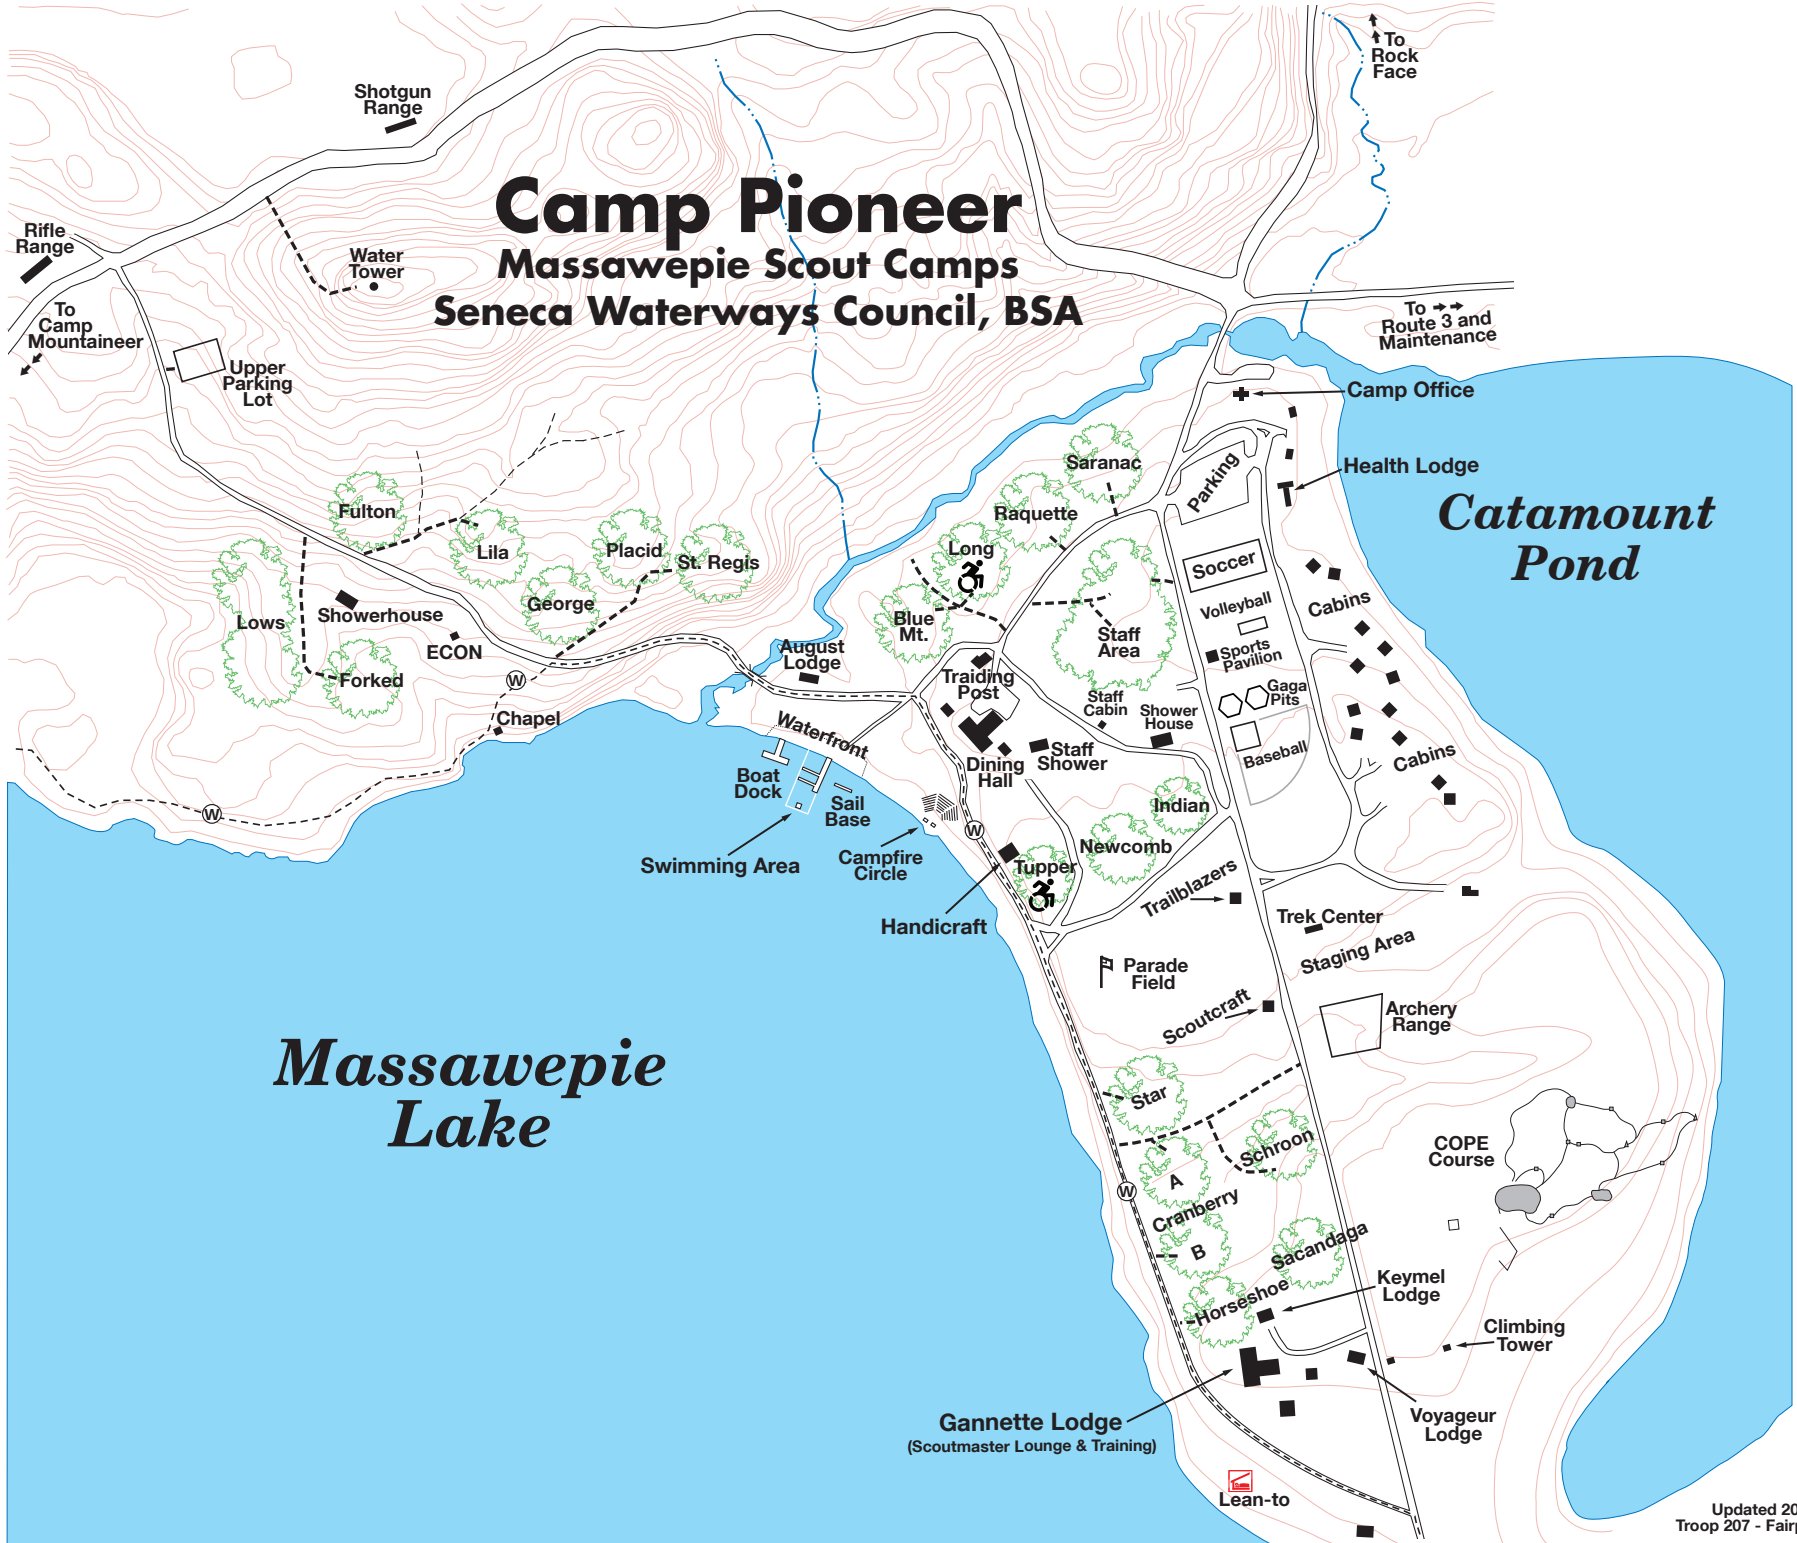

Camp Pioneer

Massawepie Scout Camps

Seneca Waterways Council, BSA

Massawepie Lake

Catamount Pond

Gannette Lodge
(Scoutmaster Lounge & Training)