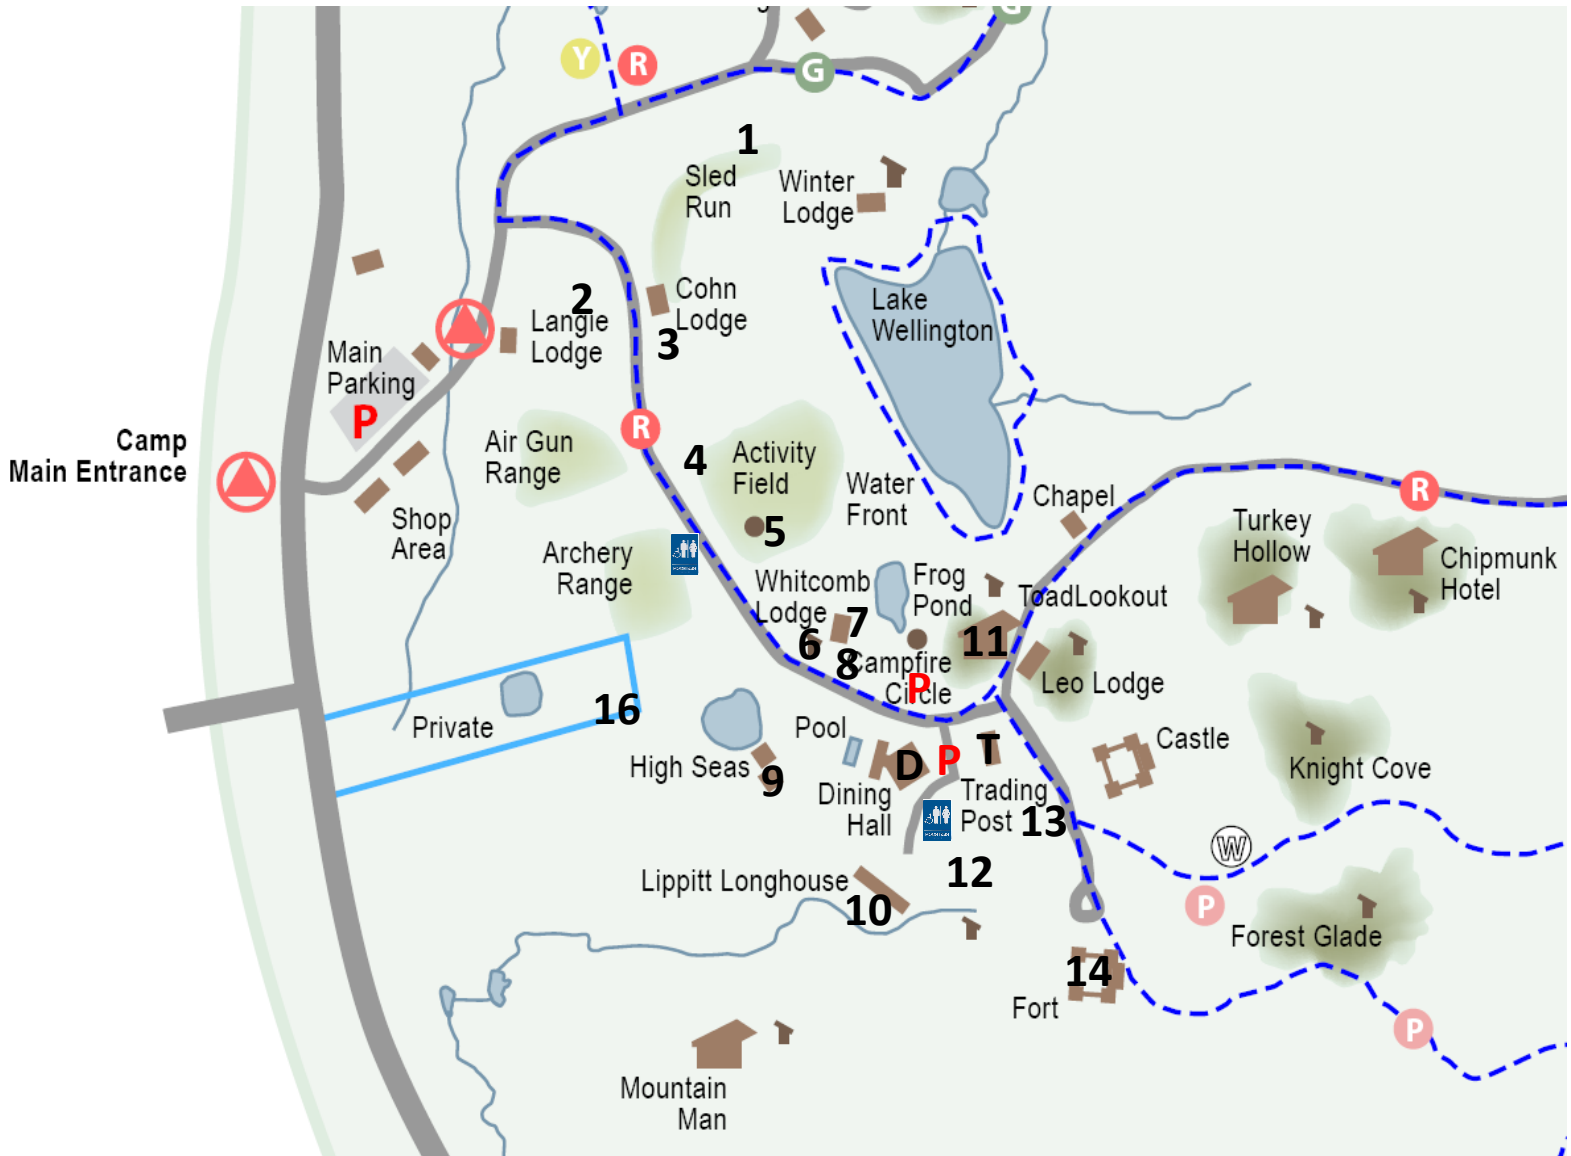

Trading Post and Snack Bar 10:00-4:00

Schedule

8:00-9:00	9:00-9:15	9:30-12:30	12:30-1:15	1:30 -3:30	4:00 - 4:30
Checkin (Dining Hall)	Opening Flags (Dining Hall Field)	Morning Session	Lunch	Afternoon Session	Closing Flags/Awards (Dining Hall Field)
		Trading Post 10:00am - 4:00pm			
		Yeti Games Snack Bar 10:00am - 4:00pm			

Yeti Games Camp Map

D. Check in 8-9am	Lunch 12:30-1:15	D. Closing 4-4:30pm
1. Sledding	2. Snow Snake	3. Crafts
4. Broomball	5. Iron Gaga	6. Winter Camping / Ookpik
7. Nature	8. Ice Axe / Branding	9. STEM
10. Minefield	11. Fire Starting	12. Crosscut Saw
13. Klondike Rescue	14. Kubb	Camp Scavenger Hunt
D. Patch Lore / Scavenger Hunt CSAC Info Table Yeti Games Snack Bar Event Office	P. Parking	T. Trading Post