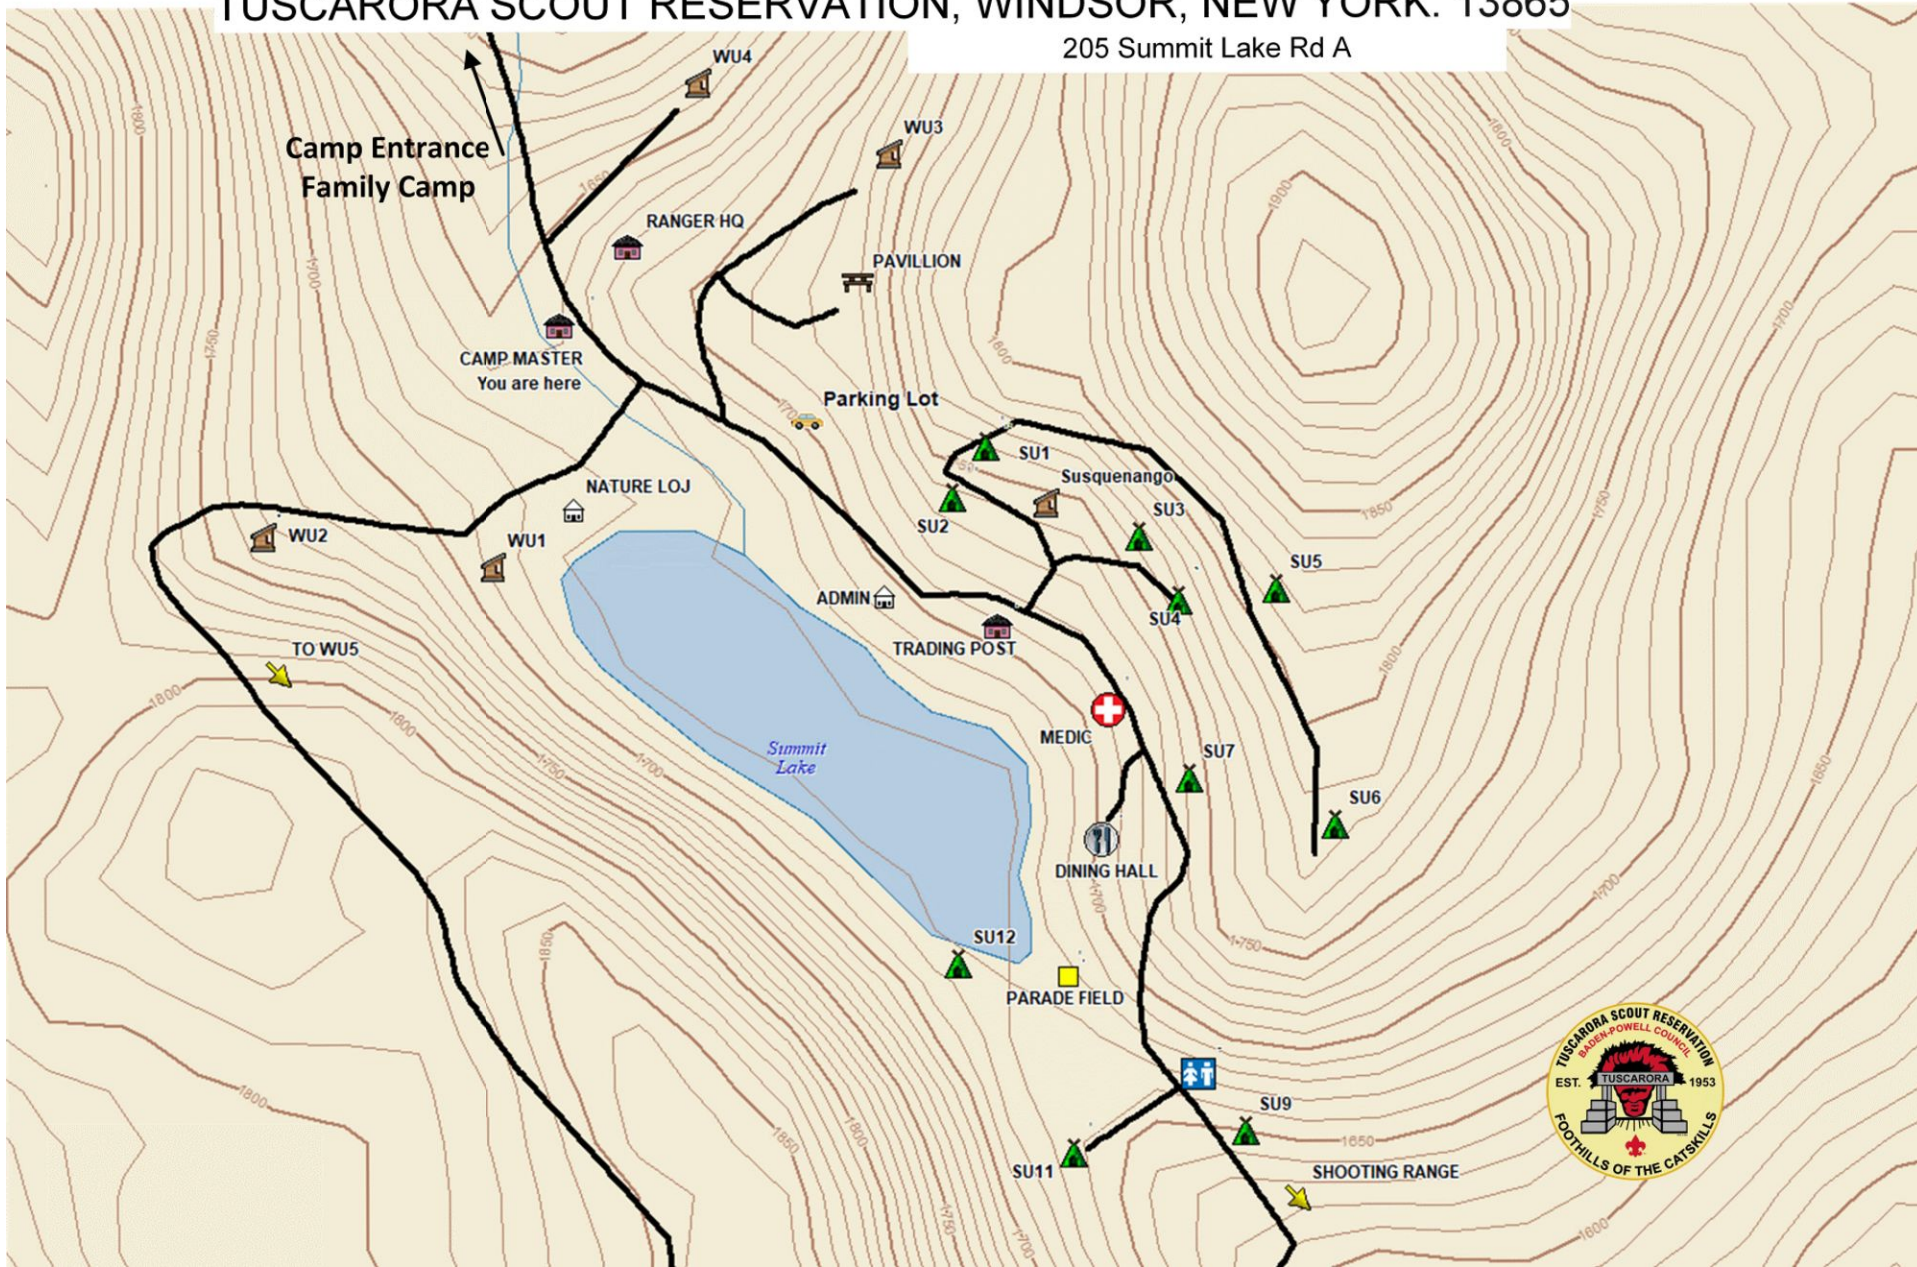

# TUSCARORA SCOUT RESERVATION, WINDSOR, NEW YORK. 13865

205 Summit Lake Rd A

Mercator Projection  
WGS84  
USNG Zone 18TVM  
 CALTOPO