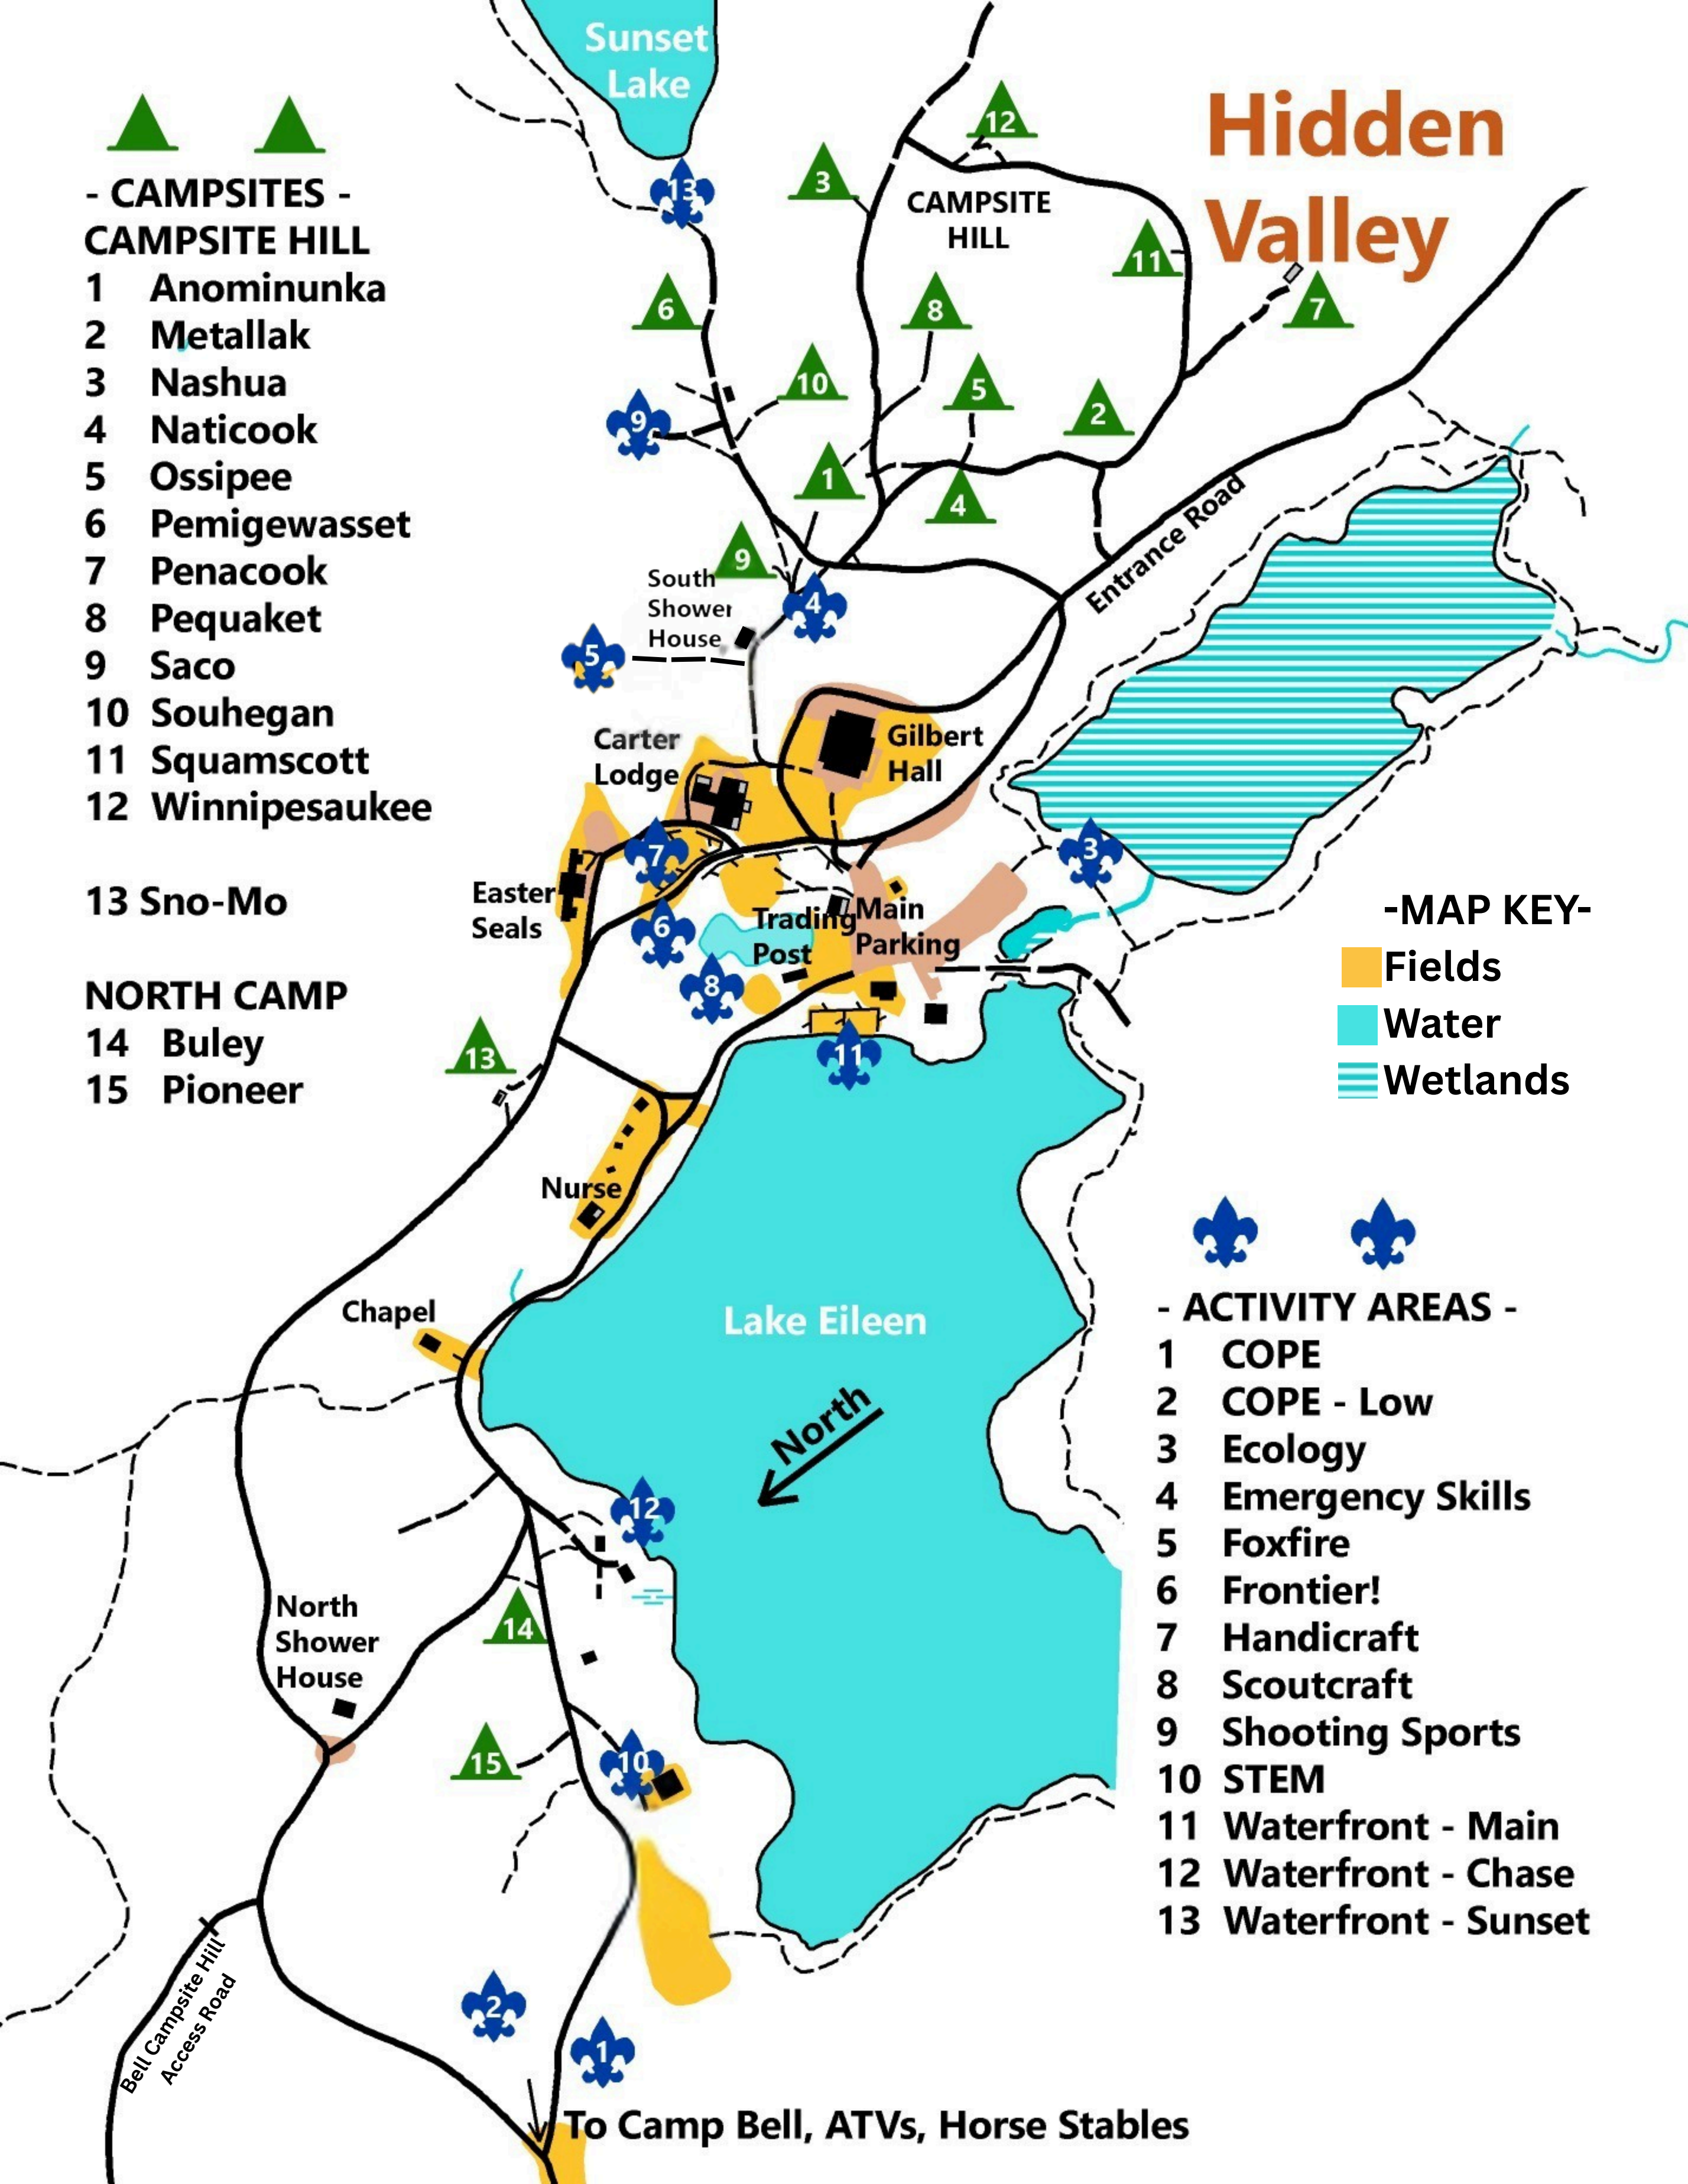

## - CAMPSITES - CAMPSITE HILL

- 1 Anominunka
- 2 Metallak
- 3 Nashua
- 4 Naticook
- 5 Ossipee
- 6 Pemigewasset
- 7 Penacook
- 8 Pequaket
- 9 Saco
- 10 Souhegan
- 11 Squamscott
- 12 Winnipесаaukee

## NORTH CAMP

- 14 Buley
- 15 Pioneer

## -MAP KEY-

-  Fields
-  Water
-  Wetlands

## - ACTIVITY AREAS -

- 1 COPE
- 2 COPE - Low
- 3 Ecology
- 4 Emergency Skills
- 5 Foxfire
- 6 Frontier!
- 7 Handicraft
- 8 Scoutcraft
- 9 Shooting Sports
- 10 STEM
- 11 Waterfront - Main
- 12 Waterfront - Chase
- 13 Waterfront - Sunset