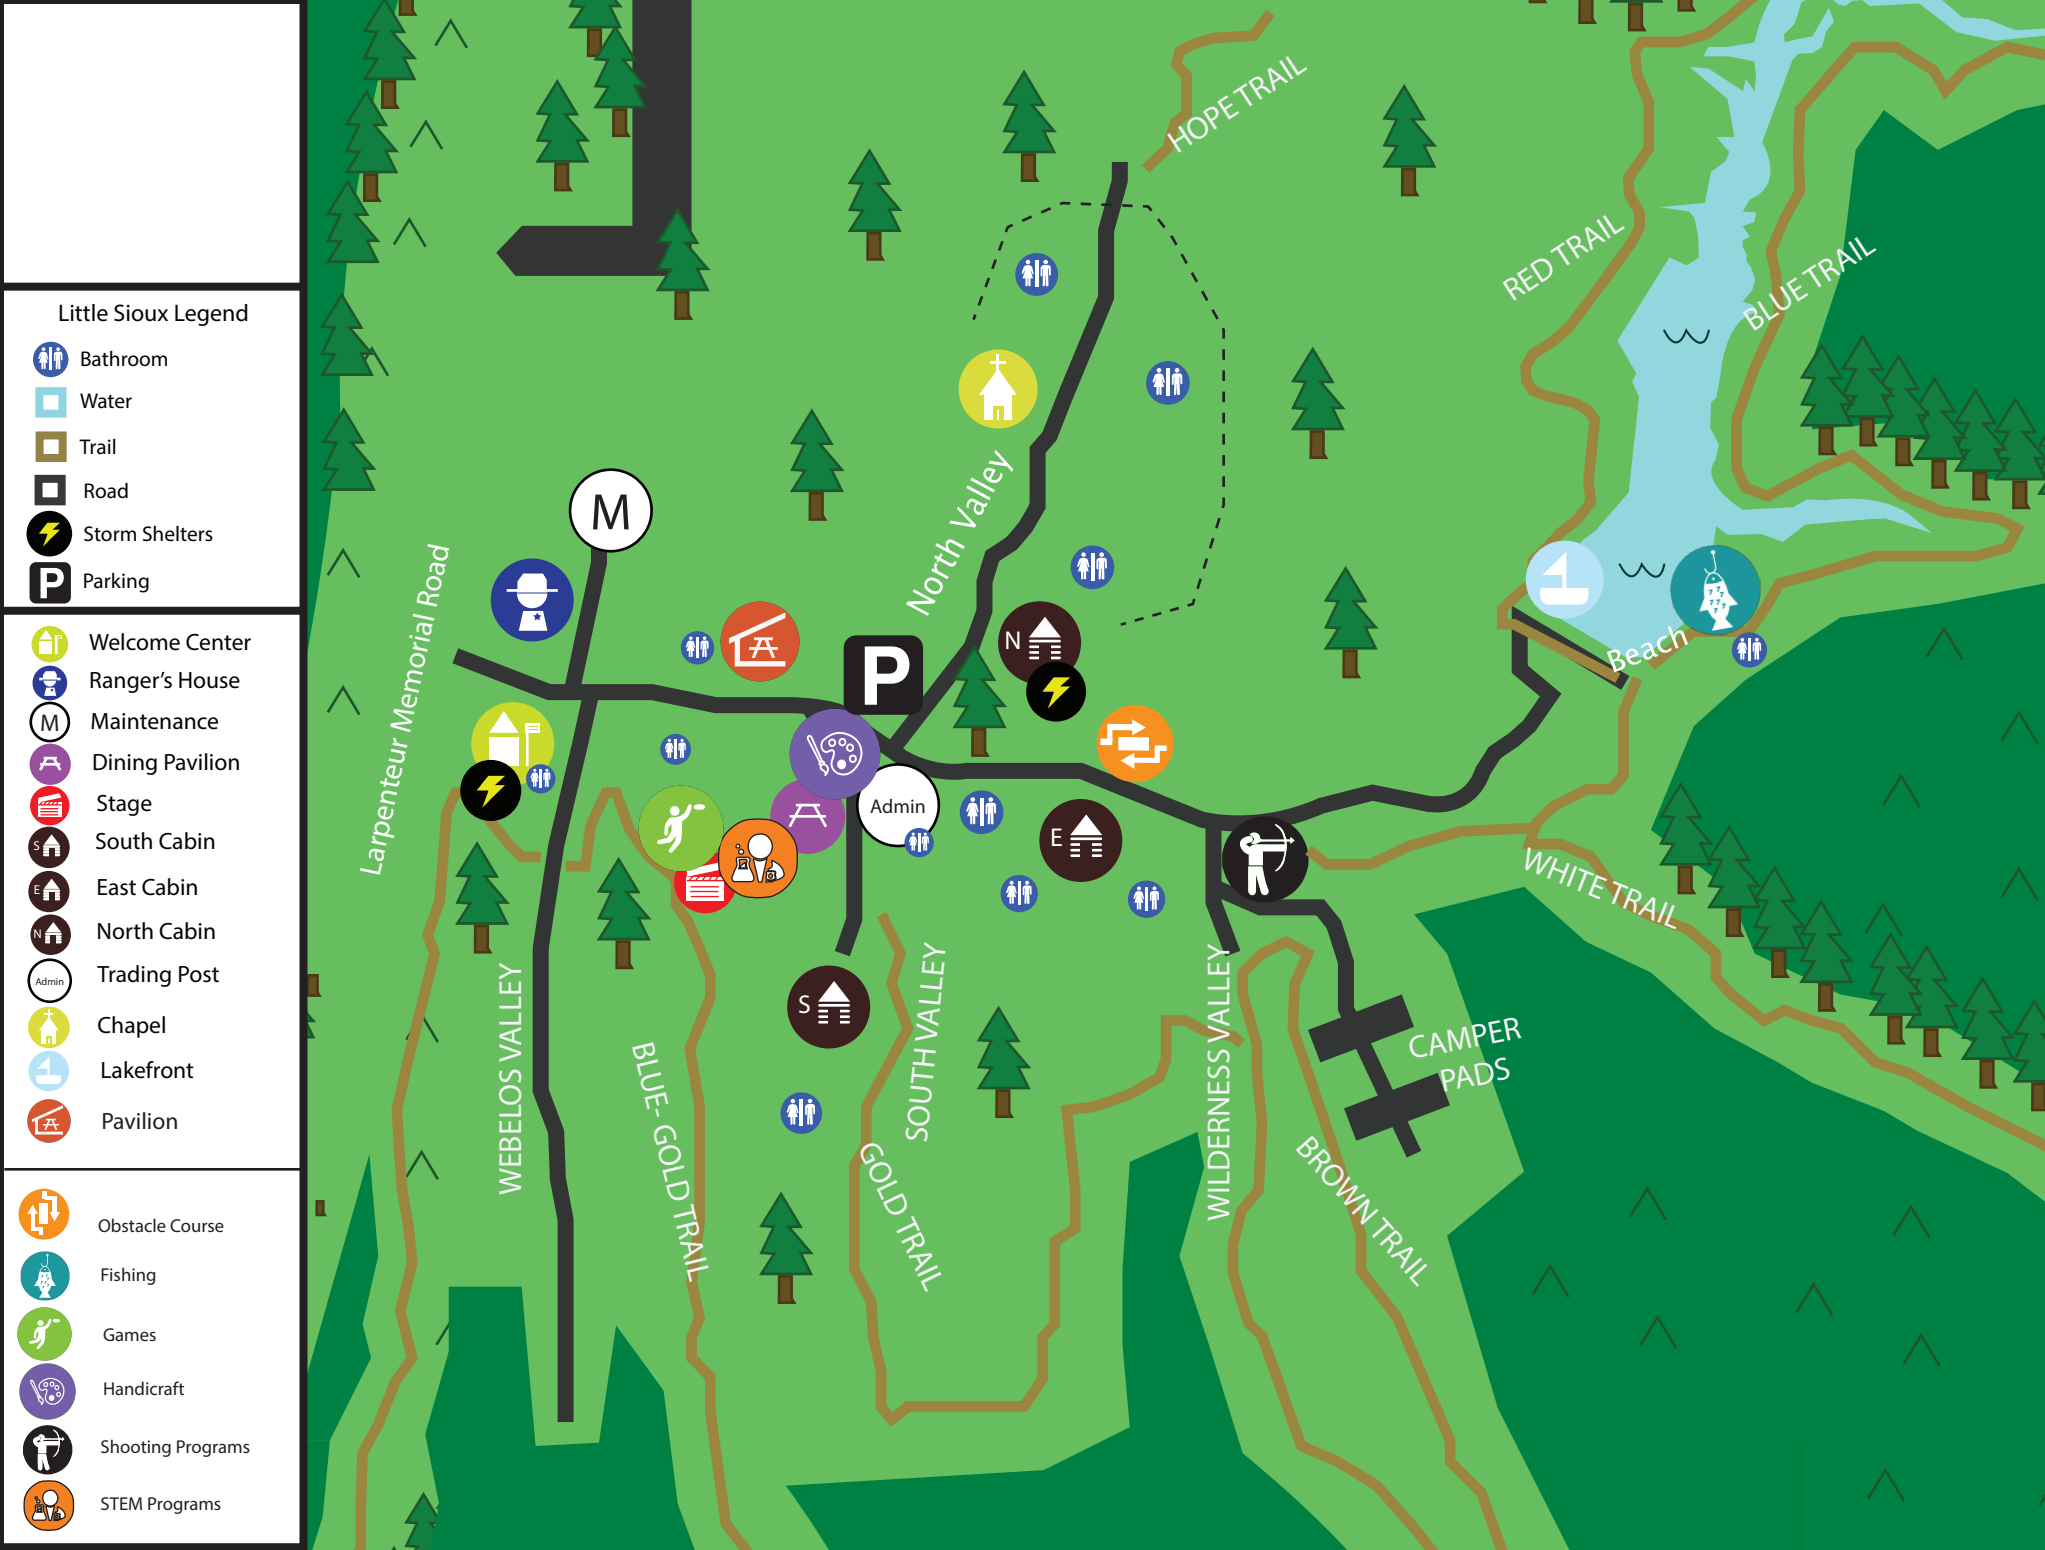

Mid-America Council Family Weekend

7:30 AM	Check-In Begins	Welcome Center
9:00 AM	Check- In Ends	Welcome Center
9:00 AM	Morning Program Begins	Program Areas
11:30 AM	Lunch Begins	Dining Pavilion
12:00 PM	Morning Program Ends	
1:00 PM	Lunch Ends	Dining Pavilion
1:00 PM	Afternoon Program Begins	Program Areas
3:00 PM	Program Ends	
4:00 PM	Campers Depart	

Trading Post Open

9 AM- 11:30 AM

12:00 PM- 3:00 PM

Pick up your FREE Family Weekend Patch!

Open Program

Obstacle Course
STEM- Stage

Fishing- Lakefront
Games- Stage

Shooting Sports- Wilderness Valley
Handicraft- Dining Pavilion

Nature Hike- pick up your map in
the trading post!

Little Sioux Legend

-  Bathroom
-  Water
-  Trail
-  Road
-  Storm Shelters
-  Parking

-  Welcome Center
-  Ranger's House
-  Maintenance
-  Dining Pavilion
-  Stage
-  South Cabin
-  East Cabin
-  North Cabin
-  Trading Post
-  Chapel
-  Lakefront
-  Pavilion

-  Obstacle Course
-  Fishing
-  Games
-  Handicraft
-  Shooting Programs
-  STEM Programs