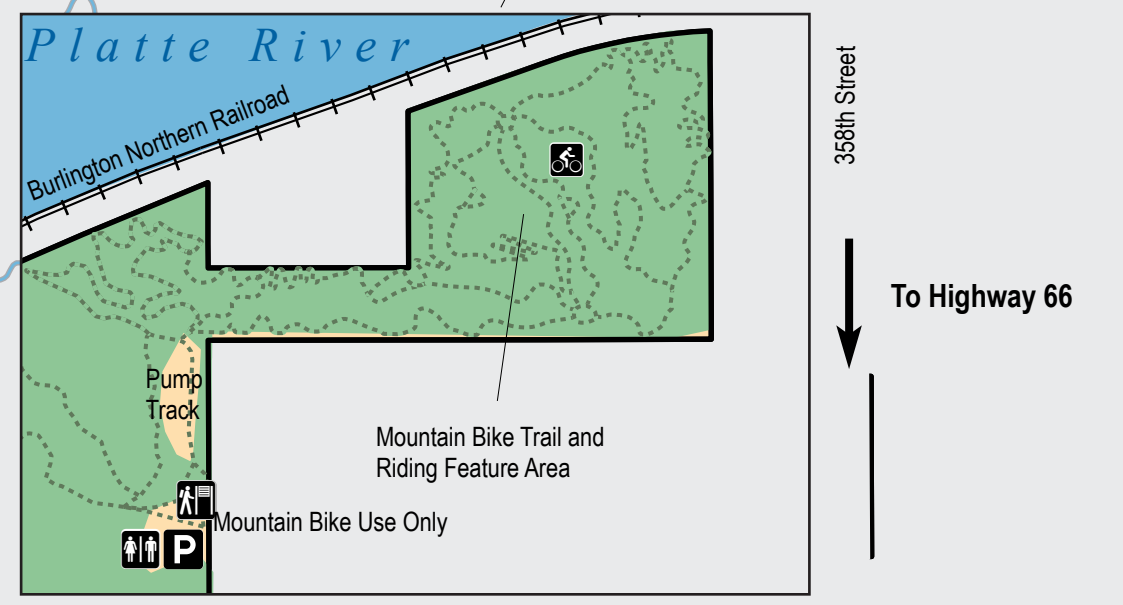

Campsite Tiers	Site Type
FULL HOOKUP - 20/30/50 AMP - Water and sewer hook-ups - Picnic table, fire ring, or grill available - Modern restroom may be available	● Not Reservable ■ Reservable
BASIC - NO ELECTRICAL SERVICE - Picnic table, fire ring, or grill available - Hydrant, trash receptacle, primitive or modern restroom may be nearby	● Not Reservable ■ Reservable

Arts and Crafts	Information	Picnic Shelter	Trailhead
Sports Field	Lookout Tower	Playground	Water Tower
Canoe Access	Marina	Restroom	Waterfall
Drinking Water	Mountain Bike Area	Shower	Basic Nonreservable Tent Camping
Food Service	Parking	Spray Park	Trails
Horse Riding	Picnic Area	Theater	Park Trail Rides
			Park Boundary

To Highway 66