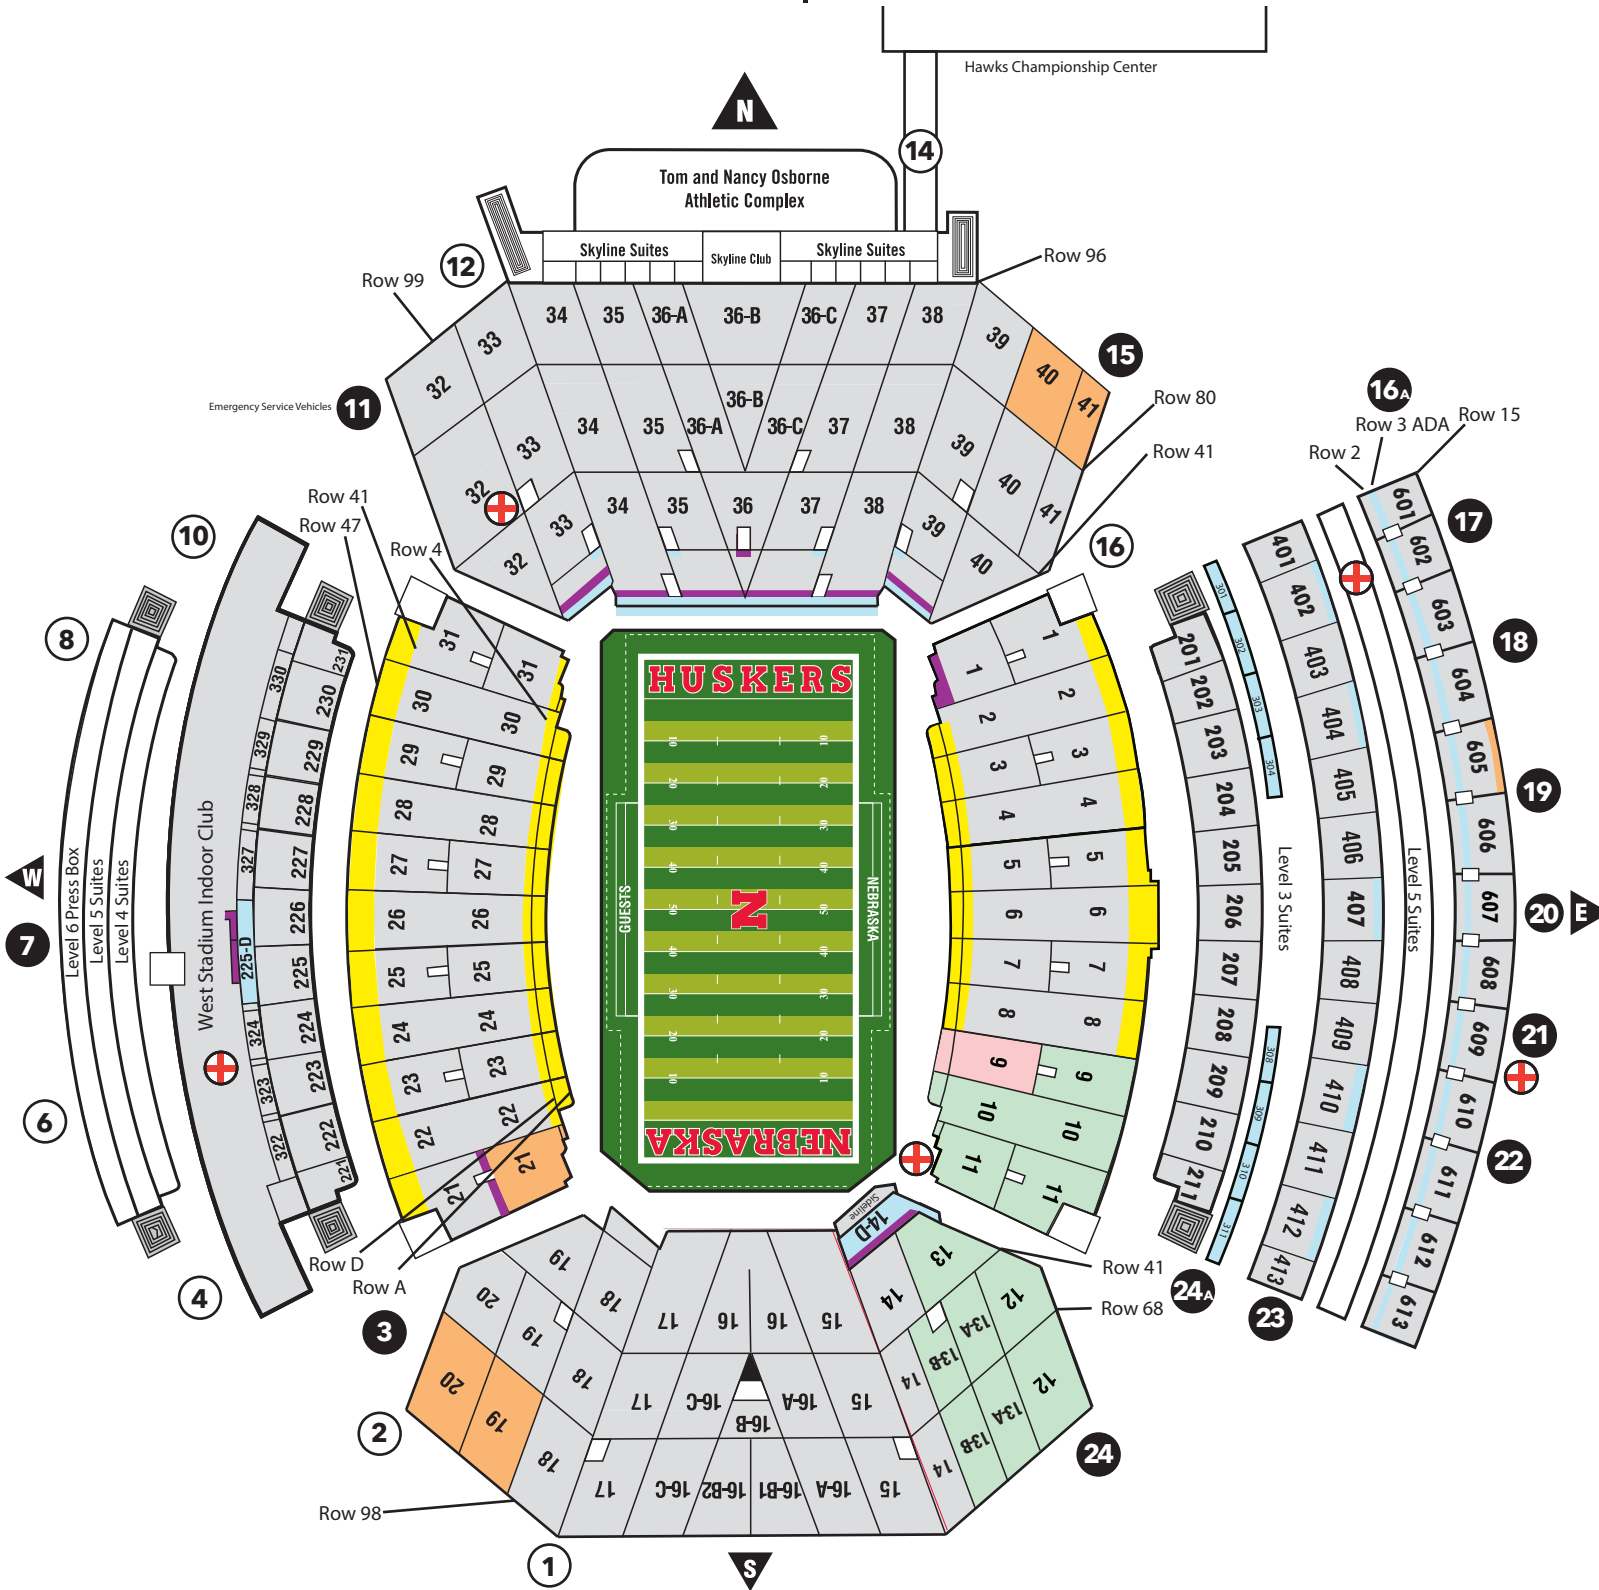

MEMORIAL STADIUM | FOOTBALL

KEY

- Gates
- Disabled Accessible Gates
- ⊕ First Aid
- Visitors
- Nebraska Student Section
- Obstructed view*
- Band
- Mobility Impaired Seating
- Wheelchair Accessible Seating

*East & West Stadium above row 40; East & West Stadium Rows A-D & 1-4

The north, east and west stadiums are connected by a common concourse while the south stadium can only be accessed from either field level or Gates 1,2,3, and 24 (Gate 24 must be listed on your ticket to enter this gate)