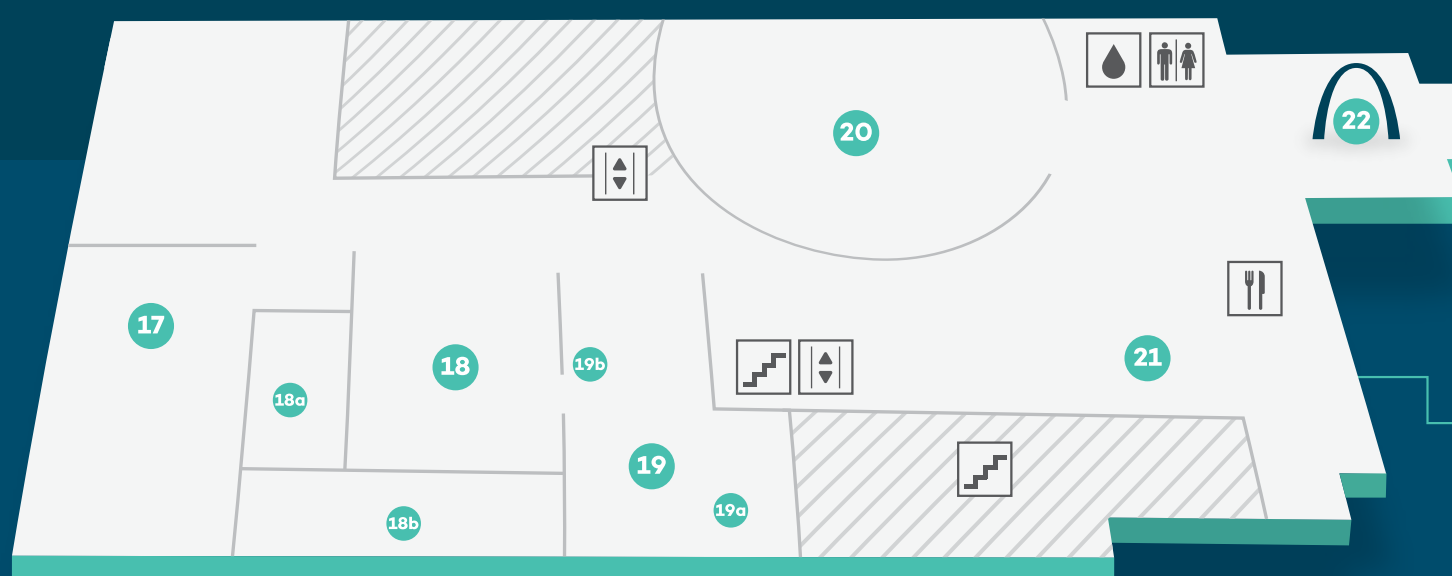

# Explore your Science Center.

## James S. McDonnell Planetarium

- 24. Experience Flight 
- 25. Take the Controls
- 26. VR Transporter 
- 27. Mission: Mars Base
- 28. Liftoff
- 29. Orthwein StarBay: Star Shows 
- 30. StarBridge 

### First Floor

- 10. Boeing Hall
- 11. Energizer® Ball Machine
- 12. Starlite Cup
- 13. Science Café
- 14. EZ Pizza
- 15. GROW
  - 15a. Fermentation Station
  - 15b. GROW Pavilion
  - 15c. GROW Classroom
  - 15d. GROW Meeting Room
- 16. Life Science Lab
  - 16a. Life Science Lab Classroom
  - 16b. Life Science Lab Activity Benches

### Lower Level

- 1. CenterStage
- 2. Dana Brown Fossil Prep Lab
- 3. Dig Site
- 4. T. Rex
- 5. Ecology and Environment
- 6. Build-A-Dino®
- 7. T. Rex Room
- 8. Experience Energy
- 9. May Hall

 ATM	 BIKE RACK	 DRINKING FOUNTAIN	 ELEVATOR
 FOOD & BEVERAGES	 GIFT SHOP	 GUEST SERVICES	 LOCKERS
 MEMBERSHIP	 NURSING STATION	 RESTROOM	 STAIRS
 TICKETS/RENTAL	 WHEELCHAIR STROLLER	Elevators and ramps serve all public areas and include the OMNIMAX® Theater and the James S. McDonnell Planetarium.	