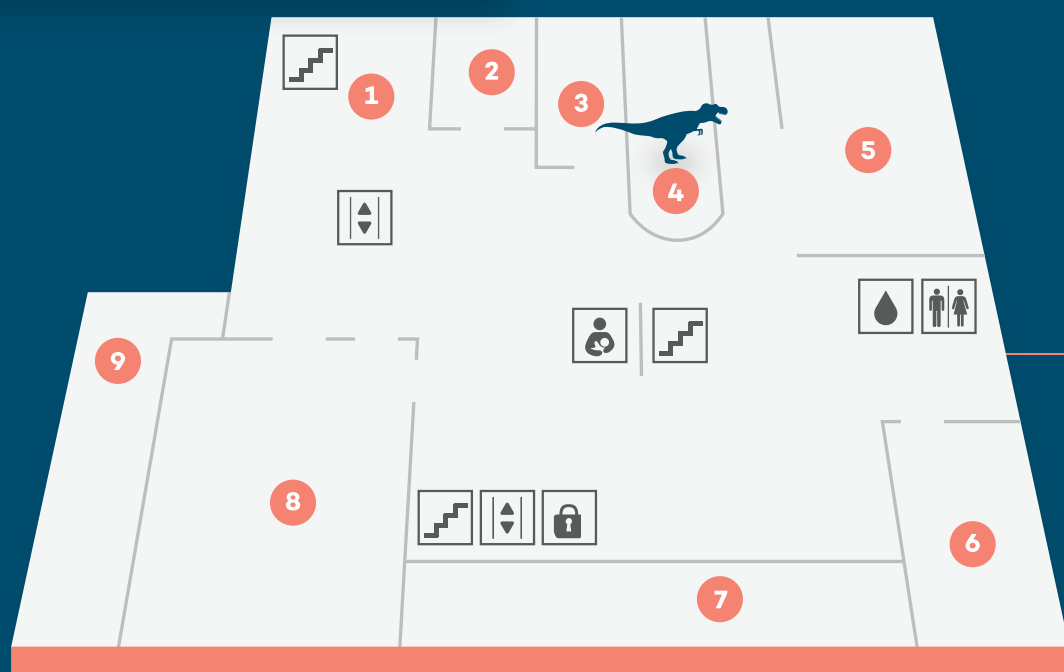

## James S. McDonnell Planetarium

- 24. Experience Flight 
- 25. Take the Controls
- 26. VR Transporter 
- 27. Mission: Mars Base
- 28. Liftoff
- 29. Orthwein StarBay: Star Shows 
- 30. StarBridge 

### Second Floor

- 17. Discovery Room 
- 18. Makerspace
  - 18a. Makerspace Garage
  - 18b. Makerspace Classroom
- 19. Mission: Mars
  - 19a. Mission Control
  - 19b. Engineering Lab
- 20. OMNIMAX® Theater
- 21. The Loft 
- 22. Structures
- 23. Highway 40/I-64 Skybridge

### First Floor

- 10. Boeing Hall
- 11. Energizer® Ball Machine
- 12. Starlite Cup
- 13. Science Café
- 14. EZ Pizza
- 15. GROW
  - 15a. Fermentation Station
  - 15b. GROW Pavilion
  - 15c. GROW Classroom
  - 15d. GROW Meeting Room
- 16. Life Science Lab
  - 16a. Life Science Lab Classroom
  - 16b. Life Science Lab Activity Benches

### Lower Level

- 1. CenterStage
- 2. Dana Brown Fossil Prep Lab
- 3. Dig Site
- 4. T. Rex
- 5. Ecology and Environment
- 6. Build-A-Dino®
- 7. T. Rex Room
- 8. Experience Energy
- 9. May Hall

 ATM	 BIKE RACK	 DRINKING FOUNTAIN	 ELEVATOR
 FOOD & BEVERAGES	 GIFT SHOP	 GUEST SERVICES	 LOCKERS
 MEMBERSHIP	 NURSING STATION	 RESTROOM	 STAIRS
 TICKETS/RENTAL	 WHEELCHAIR STROLLER	Elevators and ramps serve all public areas and include the OMNIMAX® Theater and the James S. McDonnell Planetarium.	